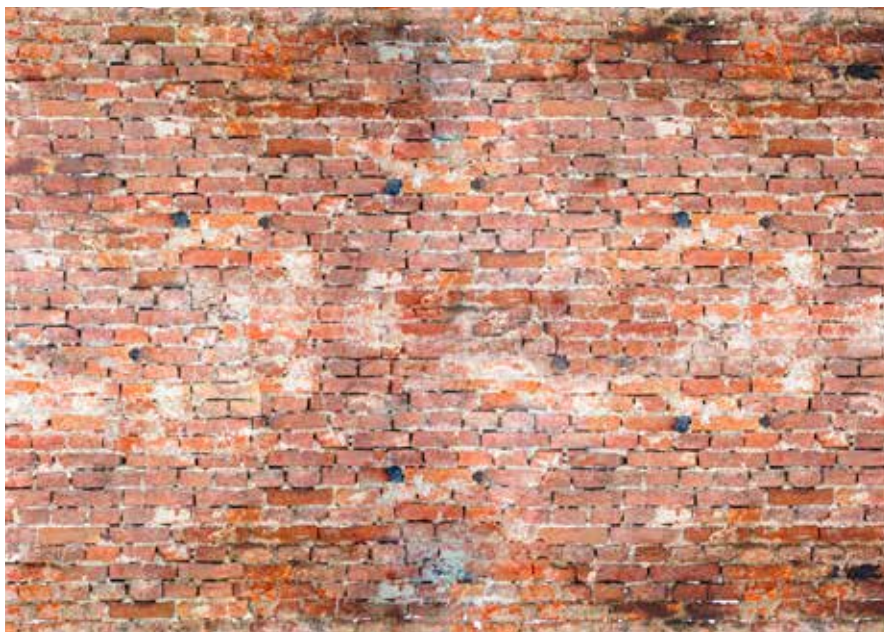

Area stampabile: H 310 x 310 cm / Printable Area: H 310 x 310 cm
A richiesta fuori misura / A request outsized

THE WALL

Art. **THE WALL 01**

Art. **THE WALL 02**

Note tecniche / Technical notes

Area stampabile: H 310 x 520 cm / Printable Area: H 310 x 520 cm