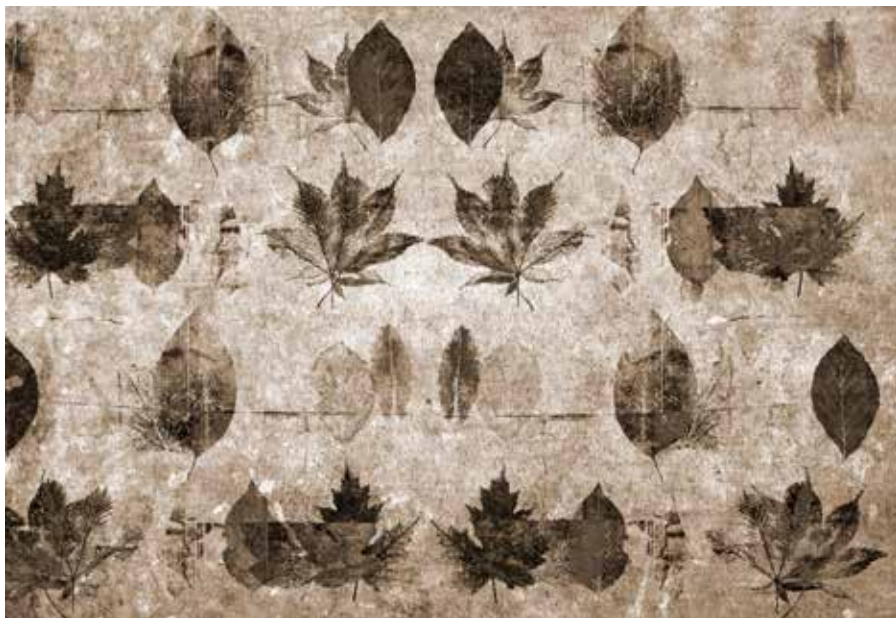

Art. **AUTUMN 02**

Note tecniche / Technical notes

Area stampabile: H 310 x 470 cm / Printable Area: H 310 x 470 cm