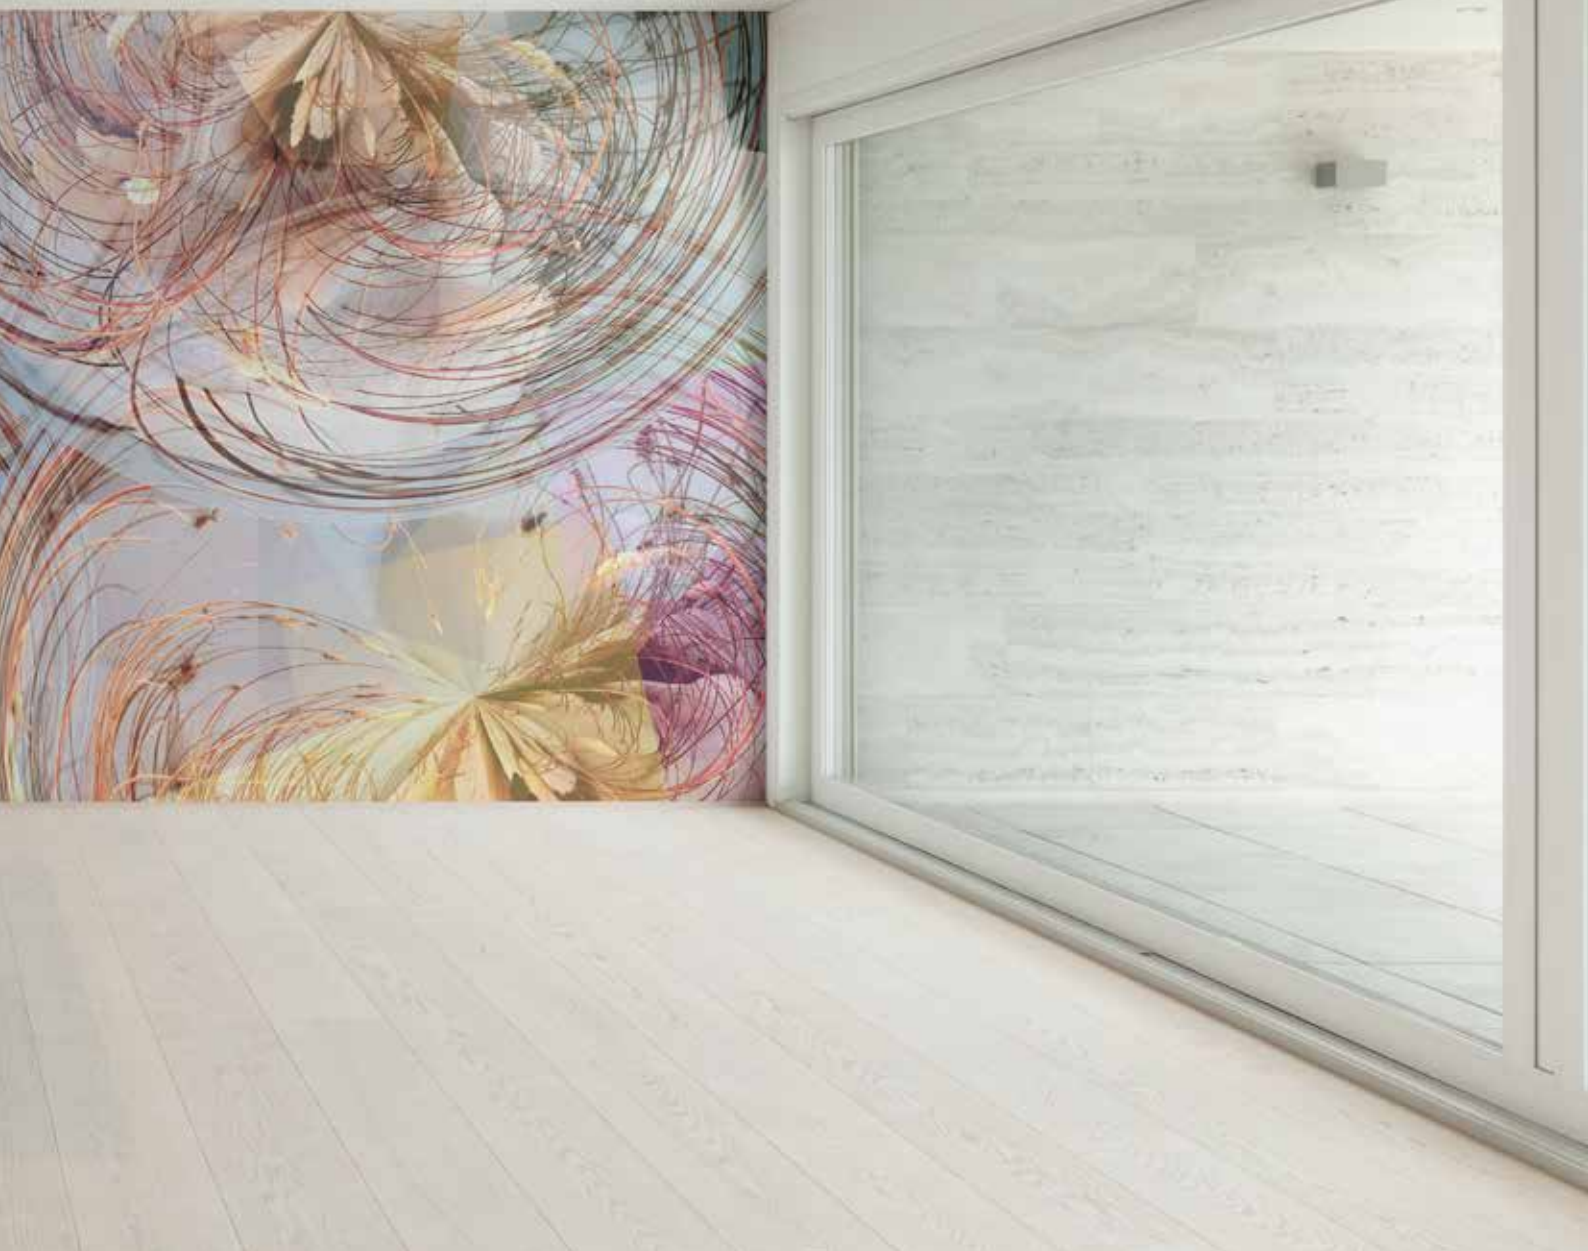

Art. **SWAR 03**

Note tecniche / Technical notes

Area stampabile: H 310 x 480 cm / Printable Area: H 310 x 480 cm