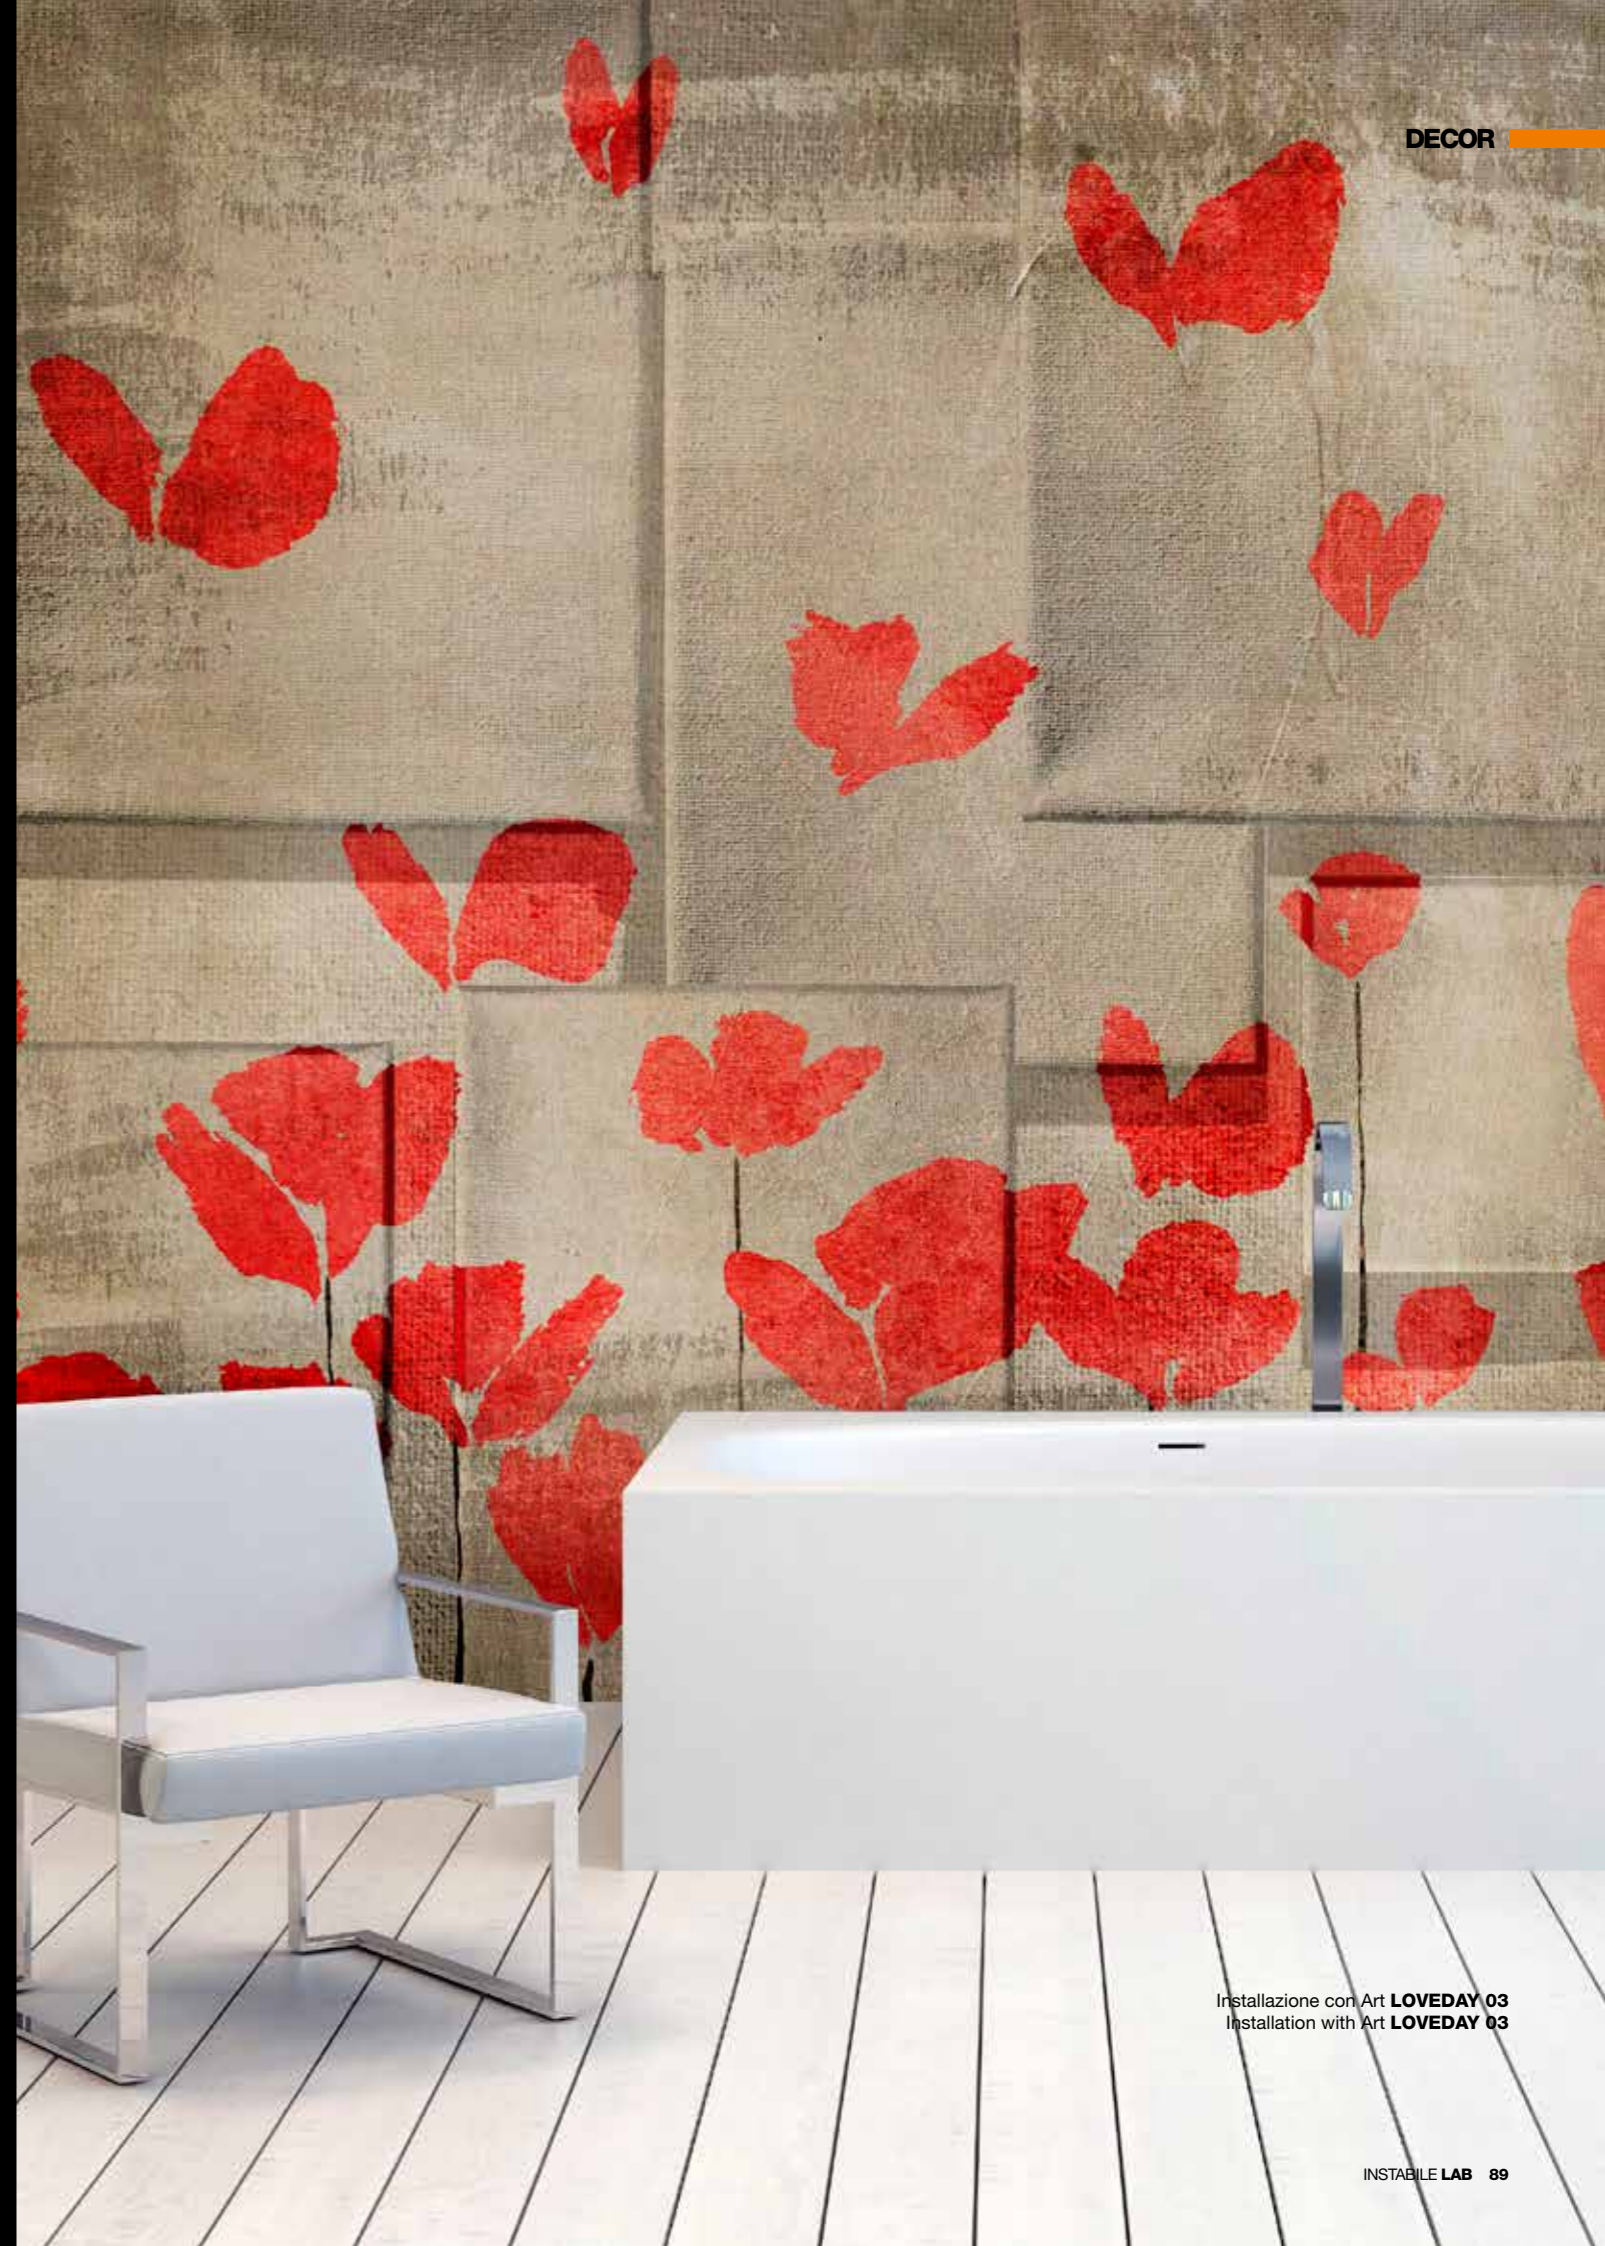

LOVE DAY

Art. LOVEDAY 01

Art. LOVEDAY 02

Art. LOVEDAY 03

Note tecniche / Technical notes
Area stampabile: H 310 x 570 cm / Printable Area: H 310 x 570 cm

Installazione con Art. LOVEDAY 03
Installation with Art. LOVEDAY 03