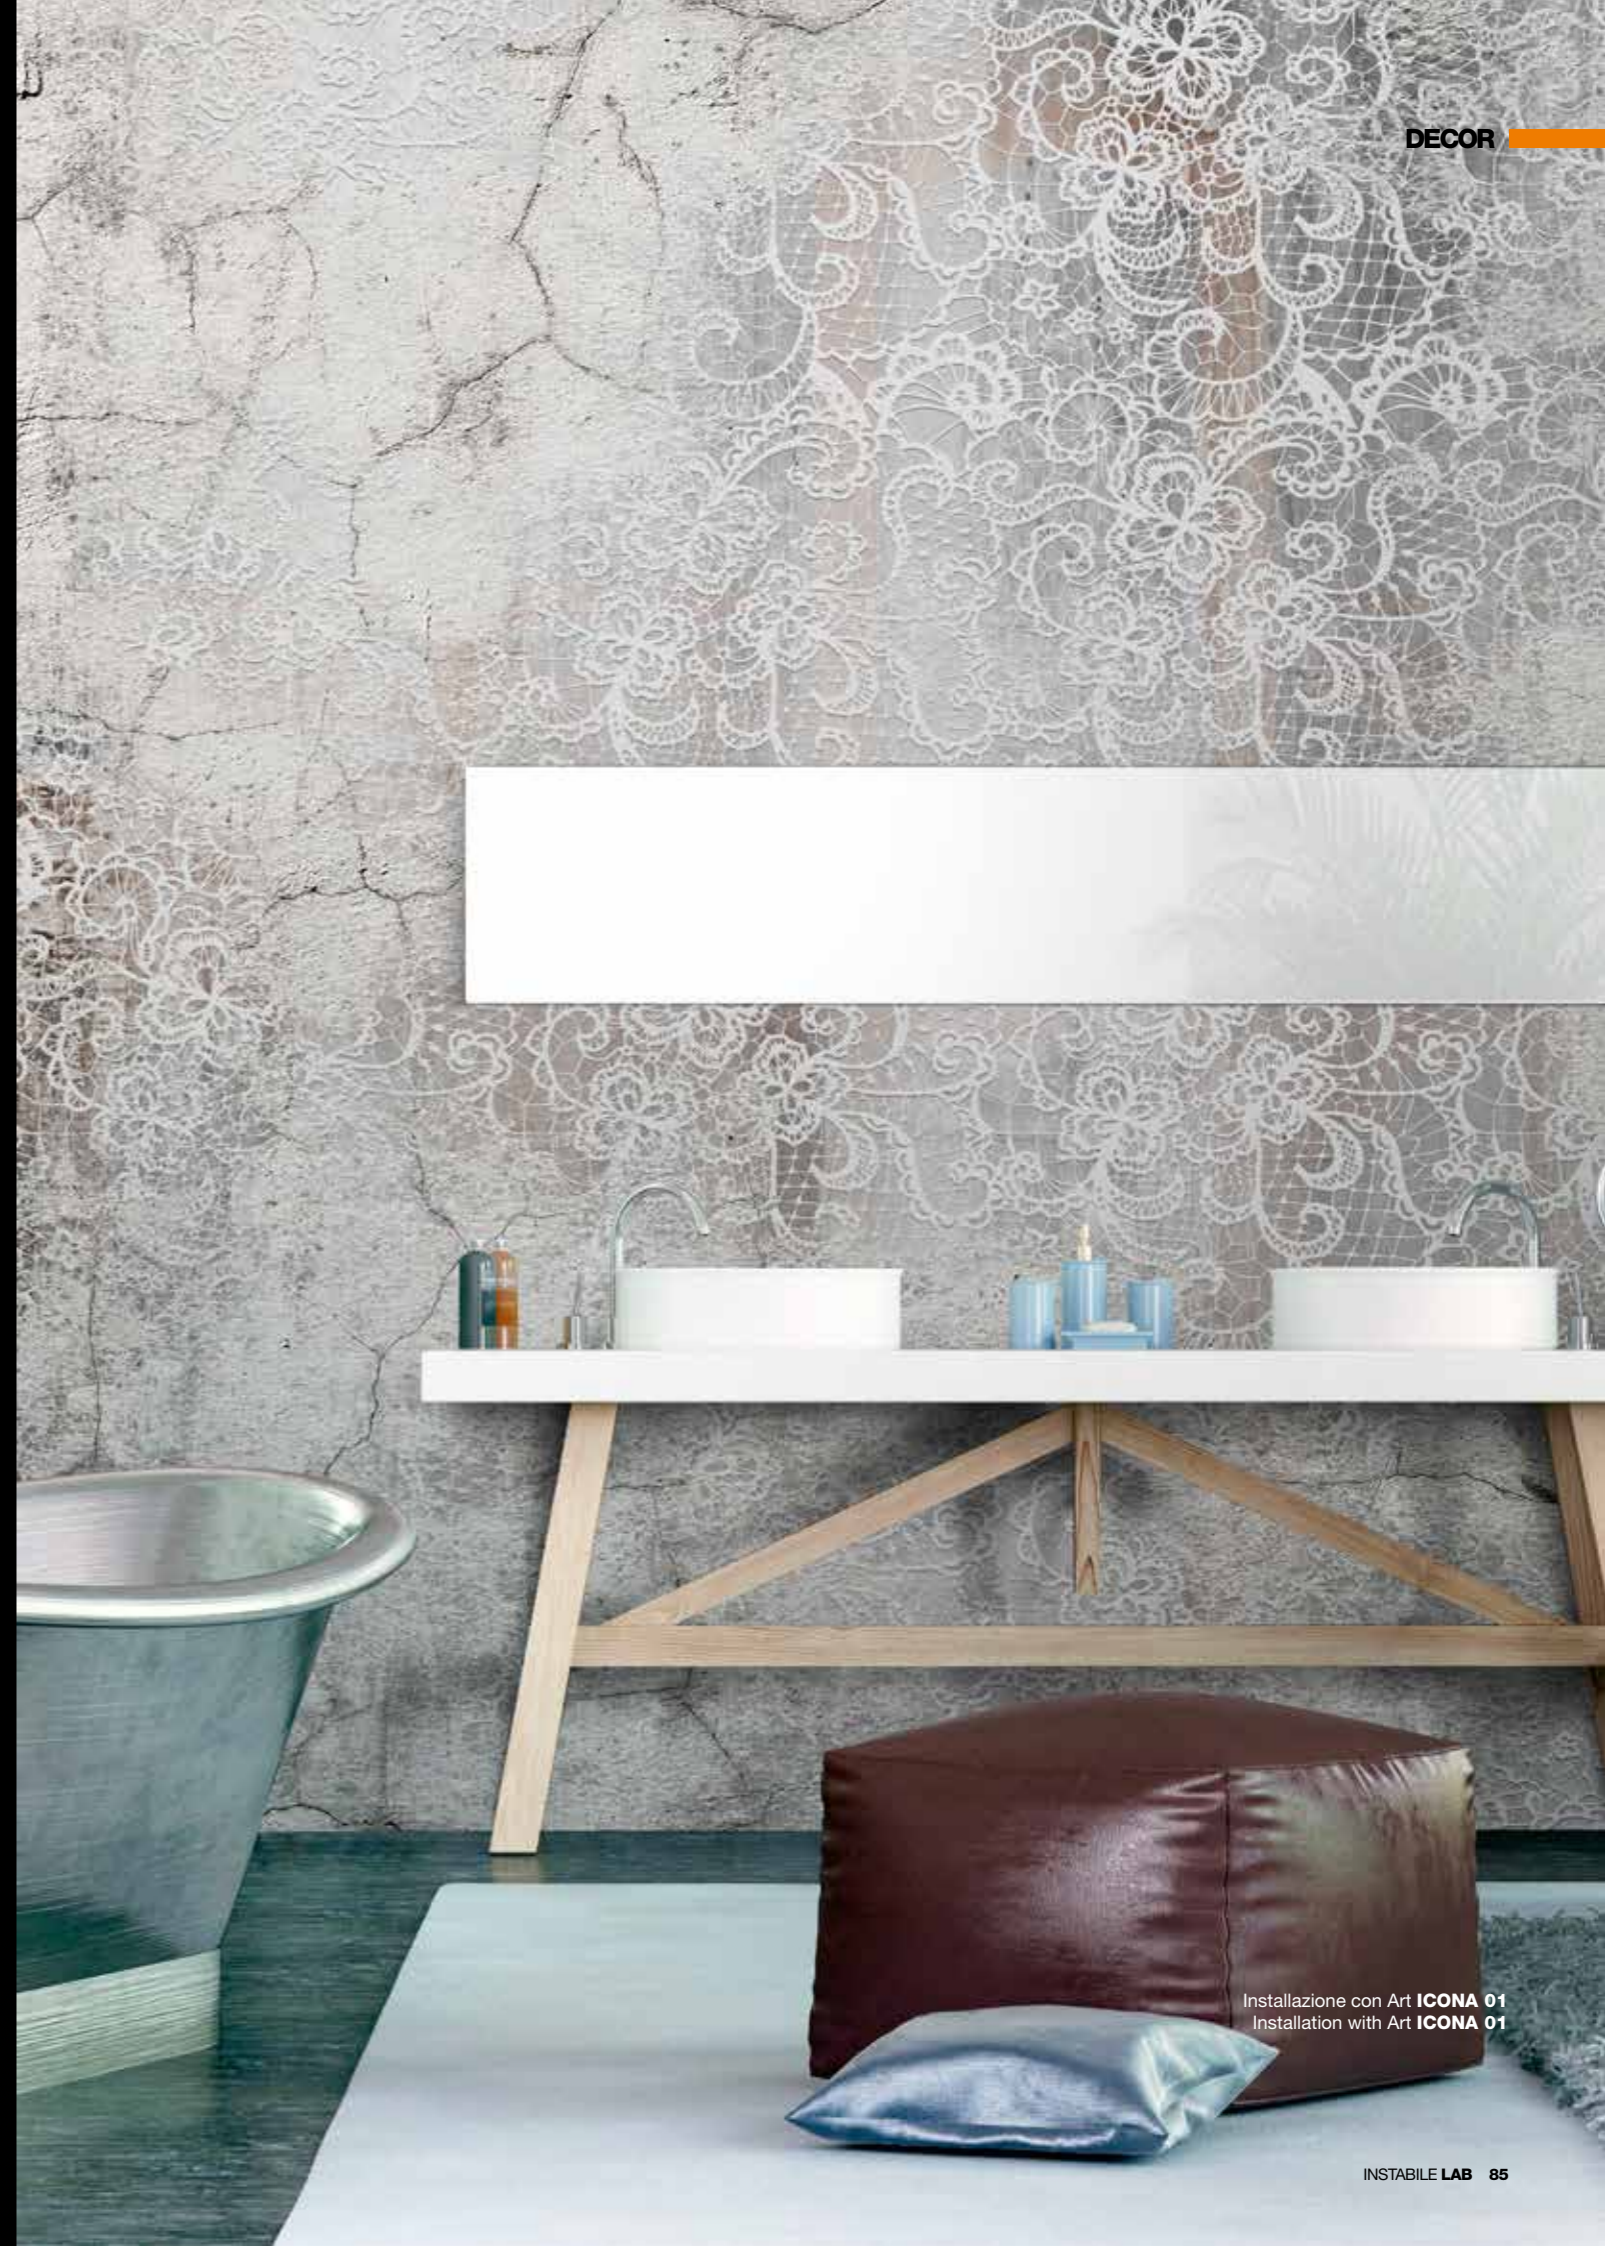

Installazione con Art **ICONA 01**
Installation with Art **ICONA 01**