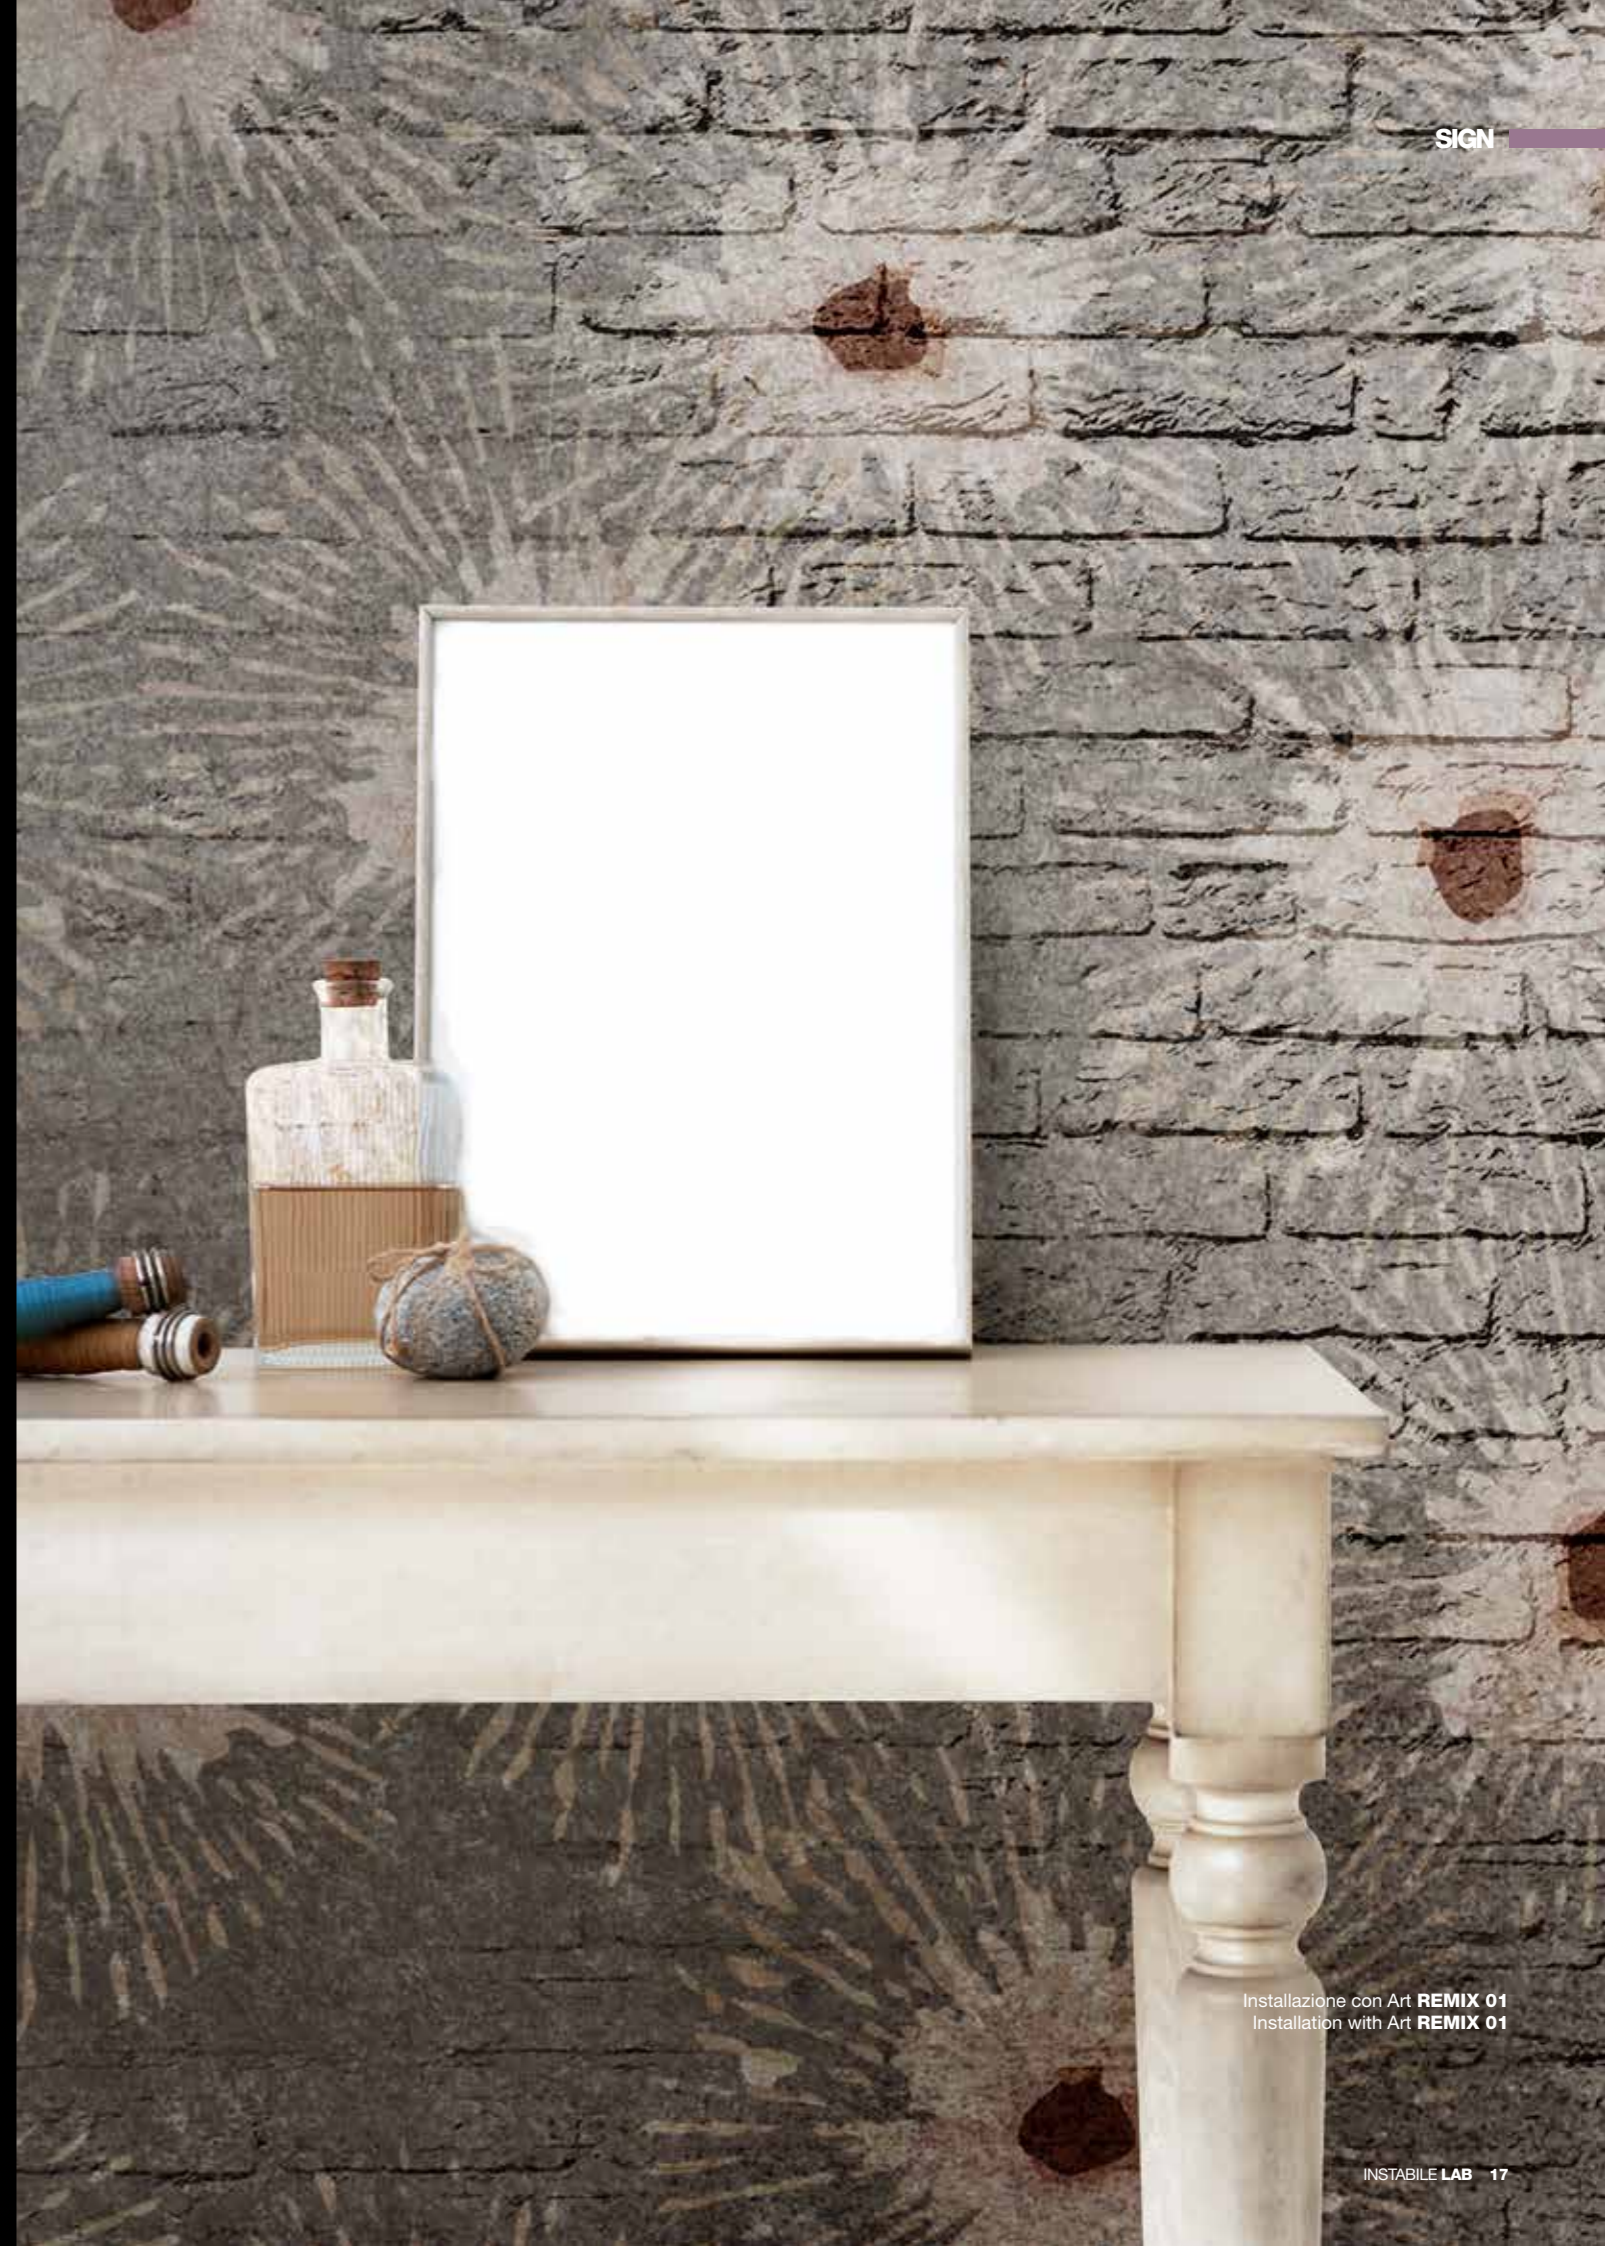

Art. REMIX 01

Art. REMIX 02

Art. REMIX 03

Note tecniche / Technical notes

Area stampabile: H 310 x 540 cm / Printable Area: H 310 x 540 cm

Installazione con Art REMIX 01
Installation with Art REMIX 01

MELO GRANO