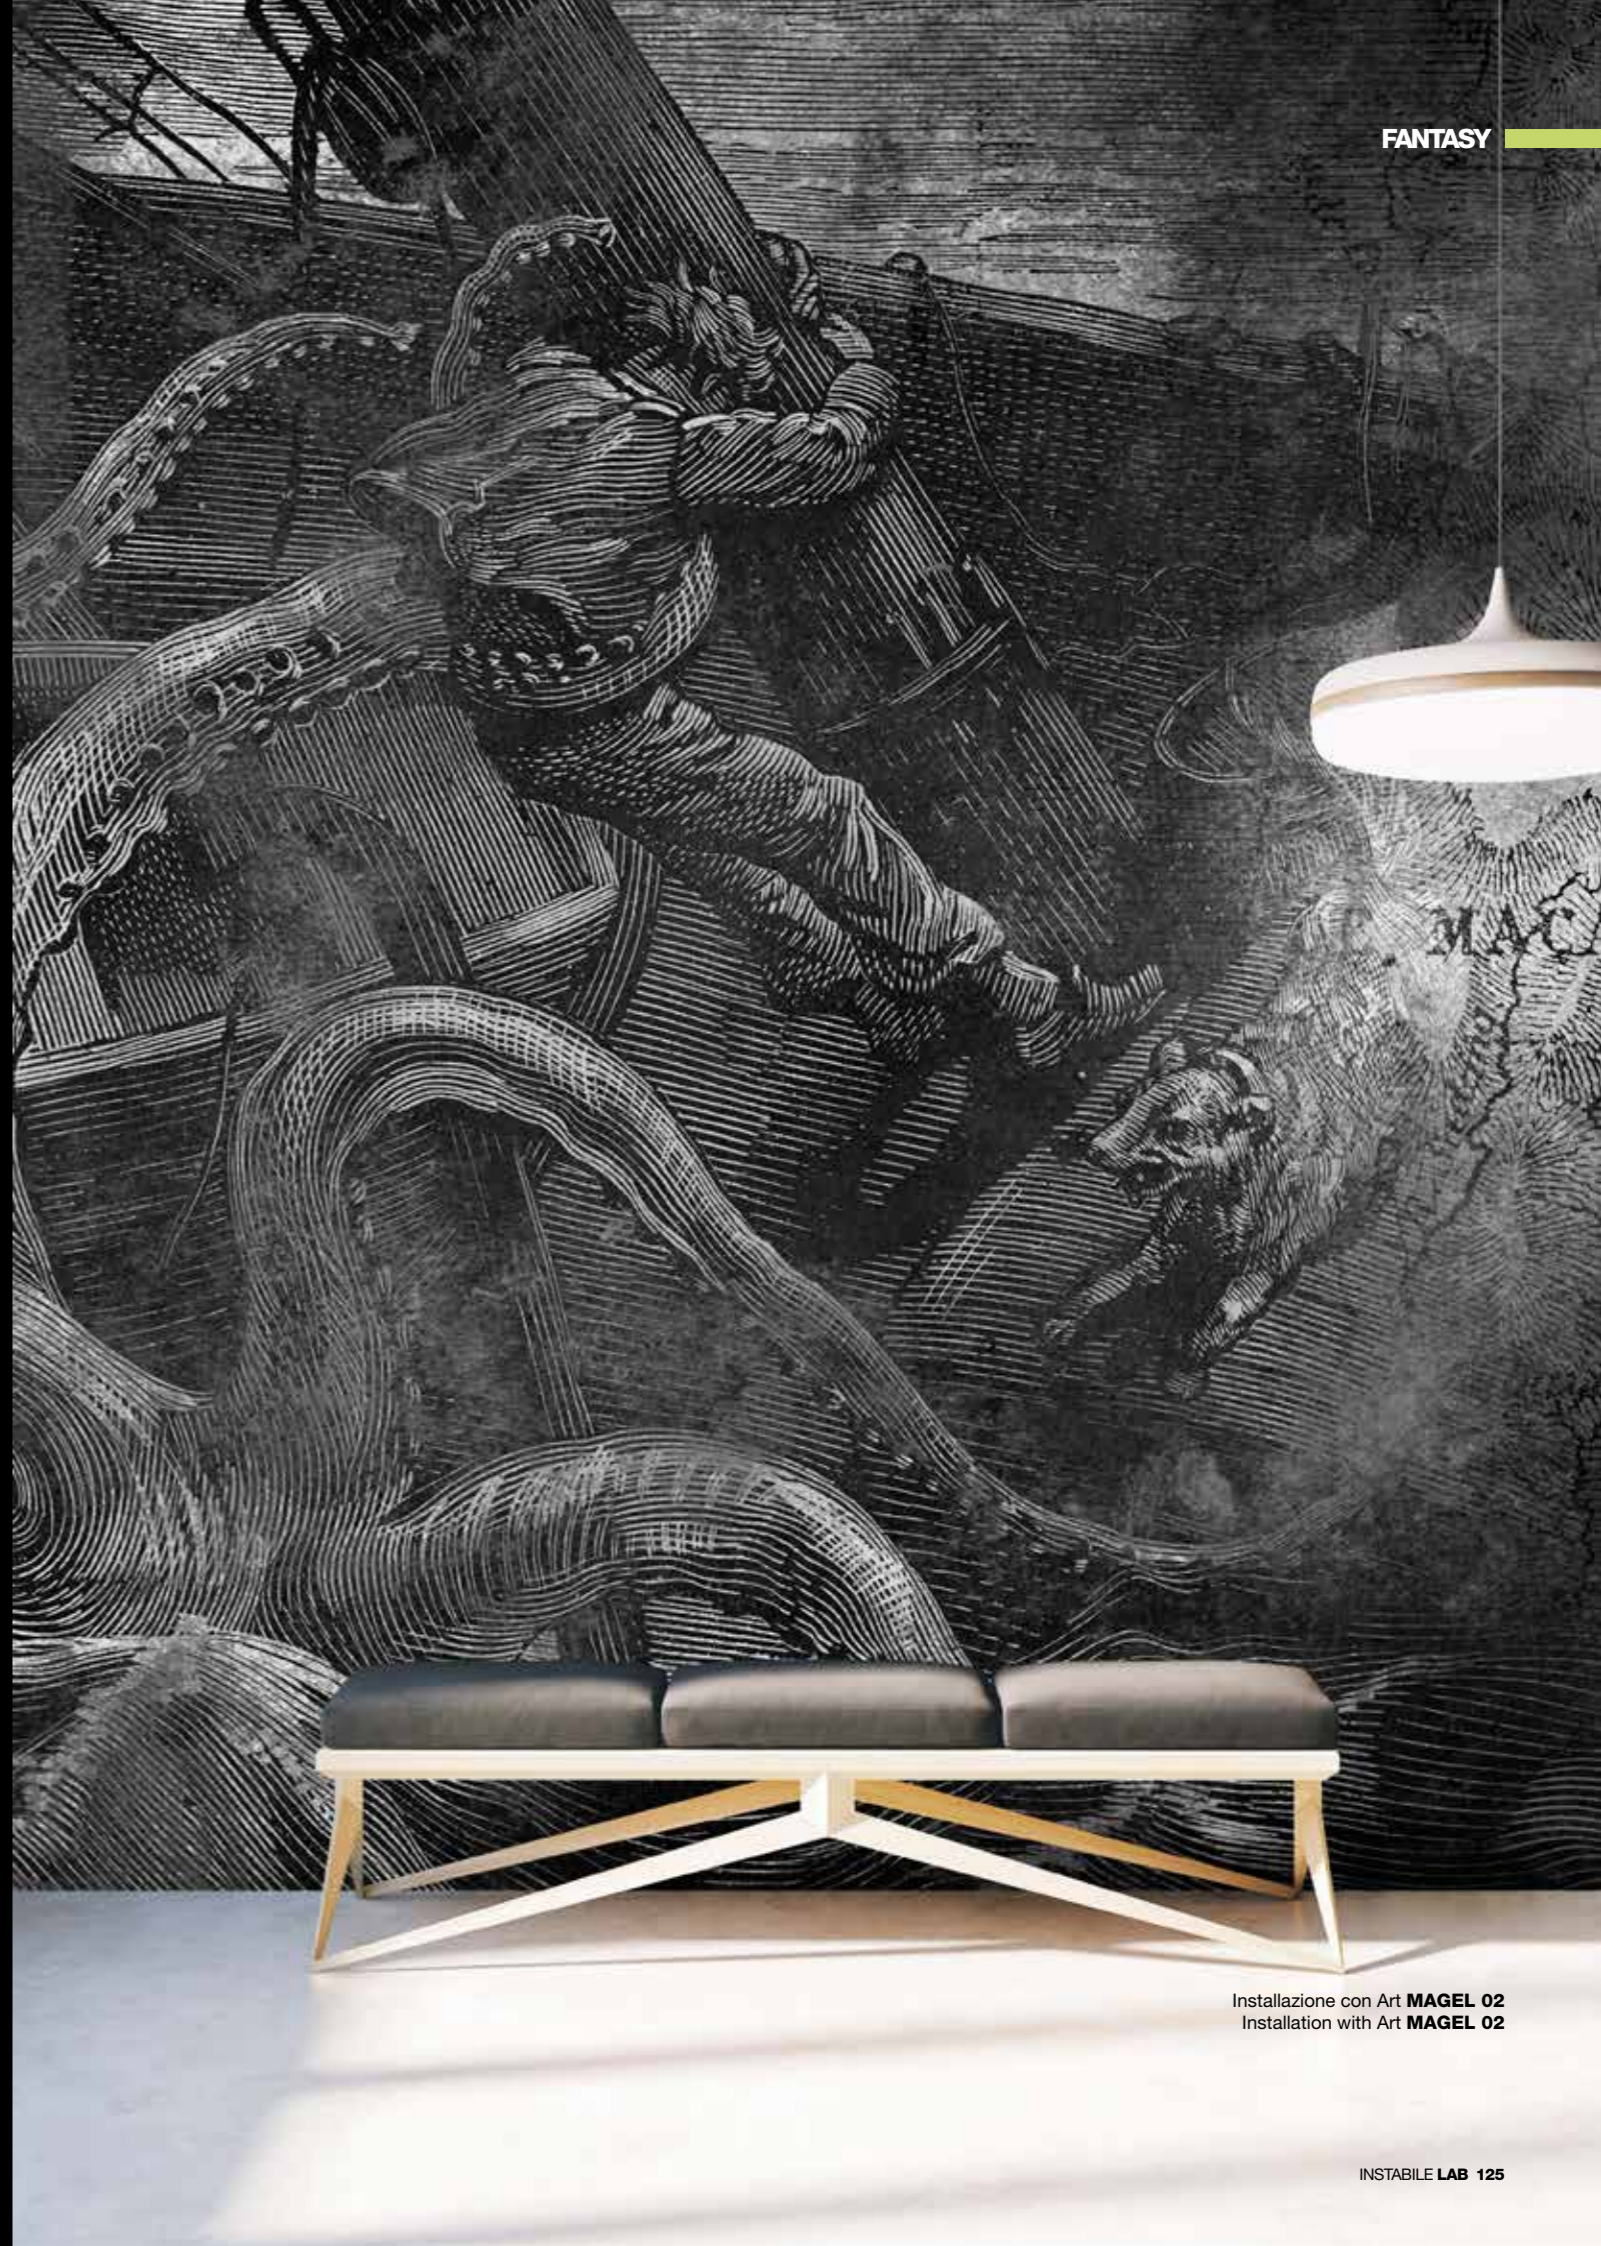

MAGEL

Art. **MAGEL 01**

Art. **MAGEL 02**

Note tecniche / Technical notes

Area stampabile: H 310 x 620 cm / Printable Area: H 310 x 620 cm

Installazione con Art **MAGEL 02**
Installation with Art **MAGEL 02**