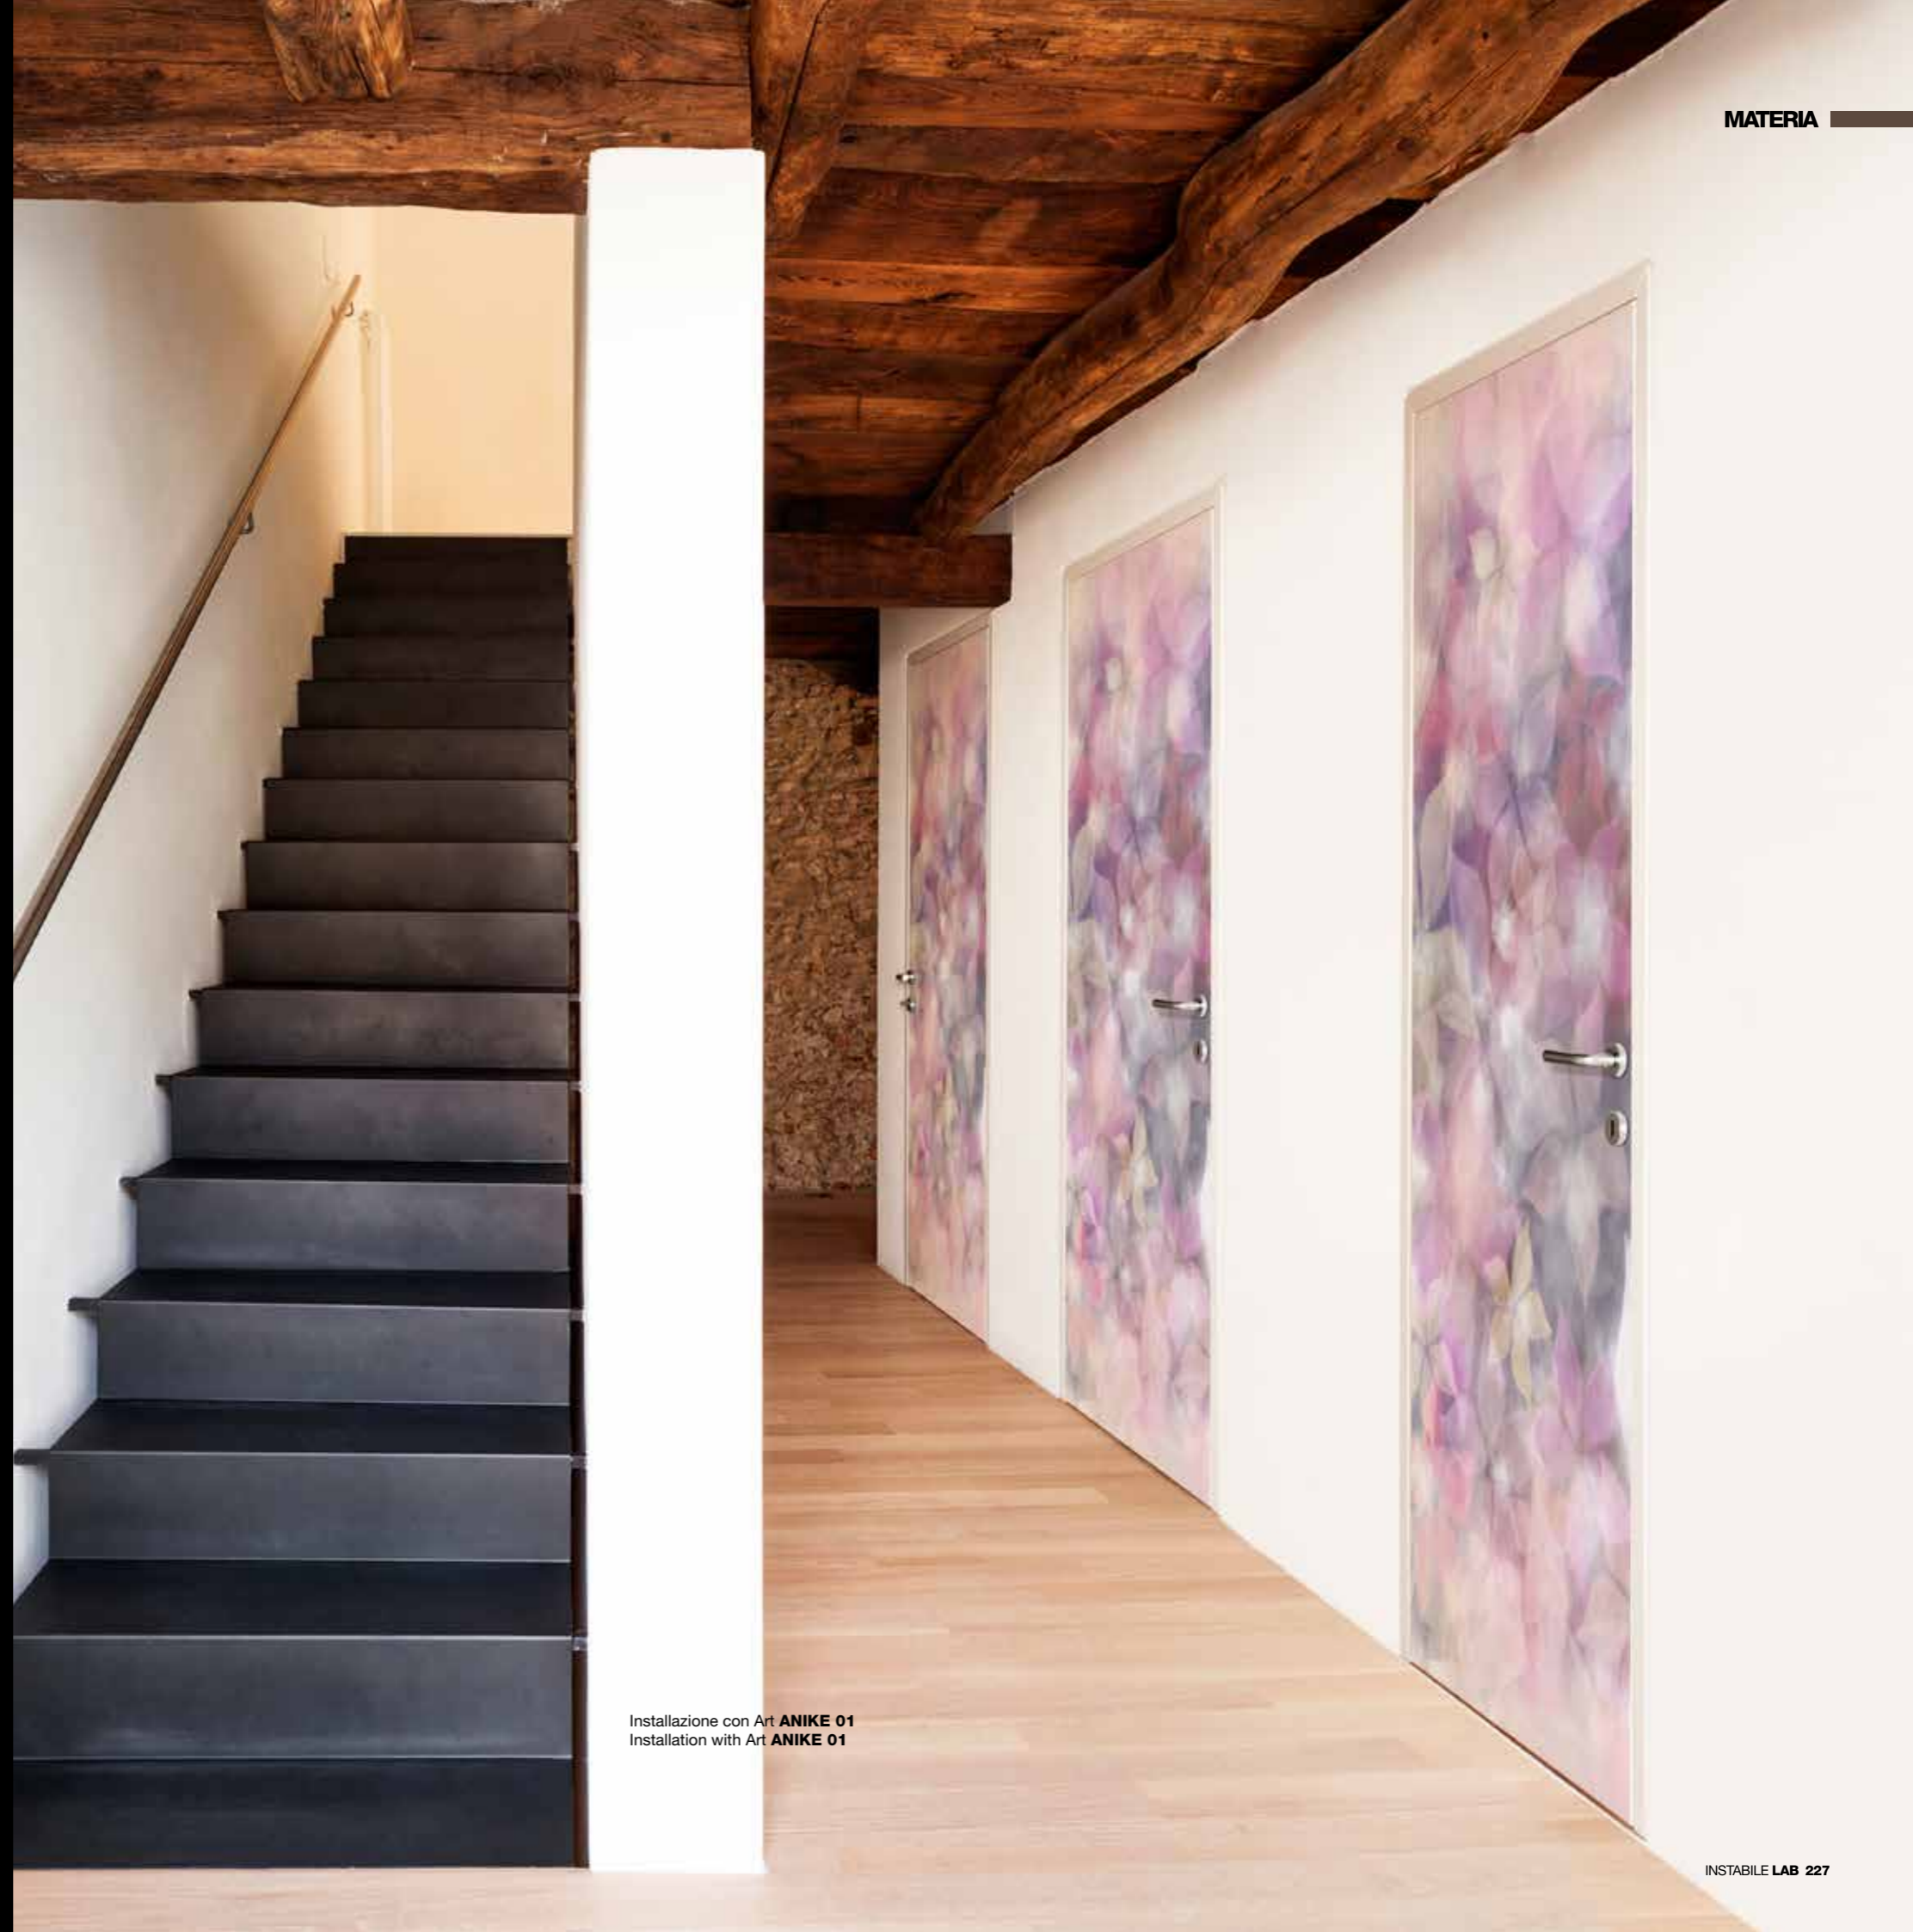

Installazione con Art IMPRESS 01
Installation with Art IMPRESS 01

ANIKE

Art ANIKE 01

Art ANIKE 02

Art ANIKE 03

Art ANIKE 04

Note tecniche / Technical notes
Dimensione massima realizzabile senza giunture verticali max 128 cm
Maximum size possible without vertical joints up to 128 cm