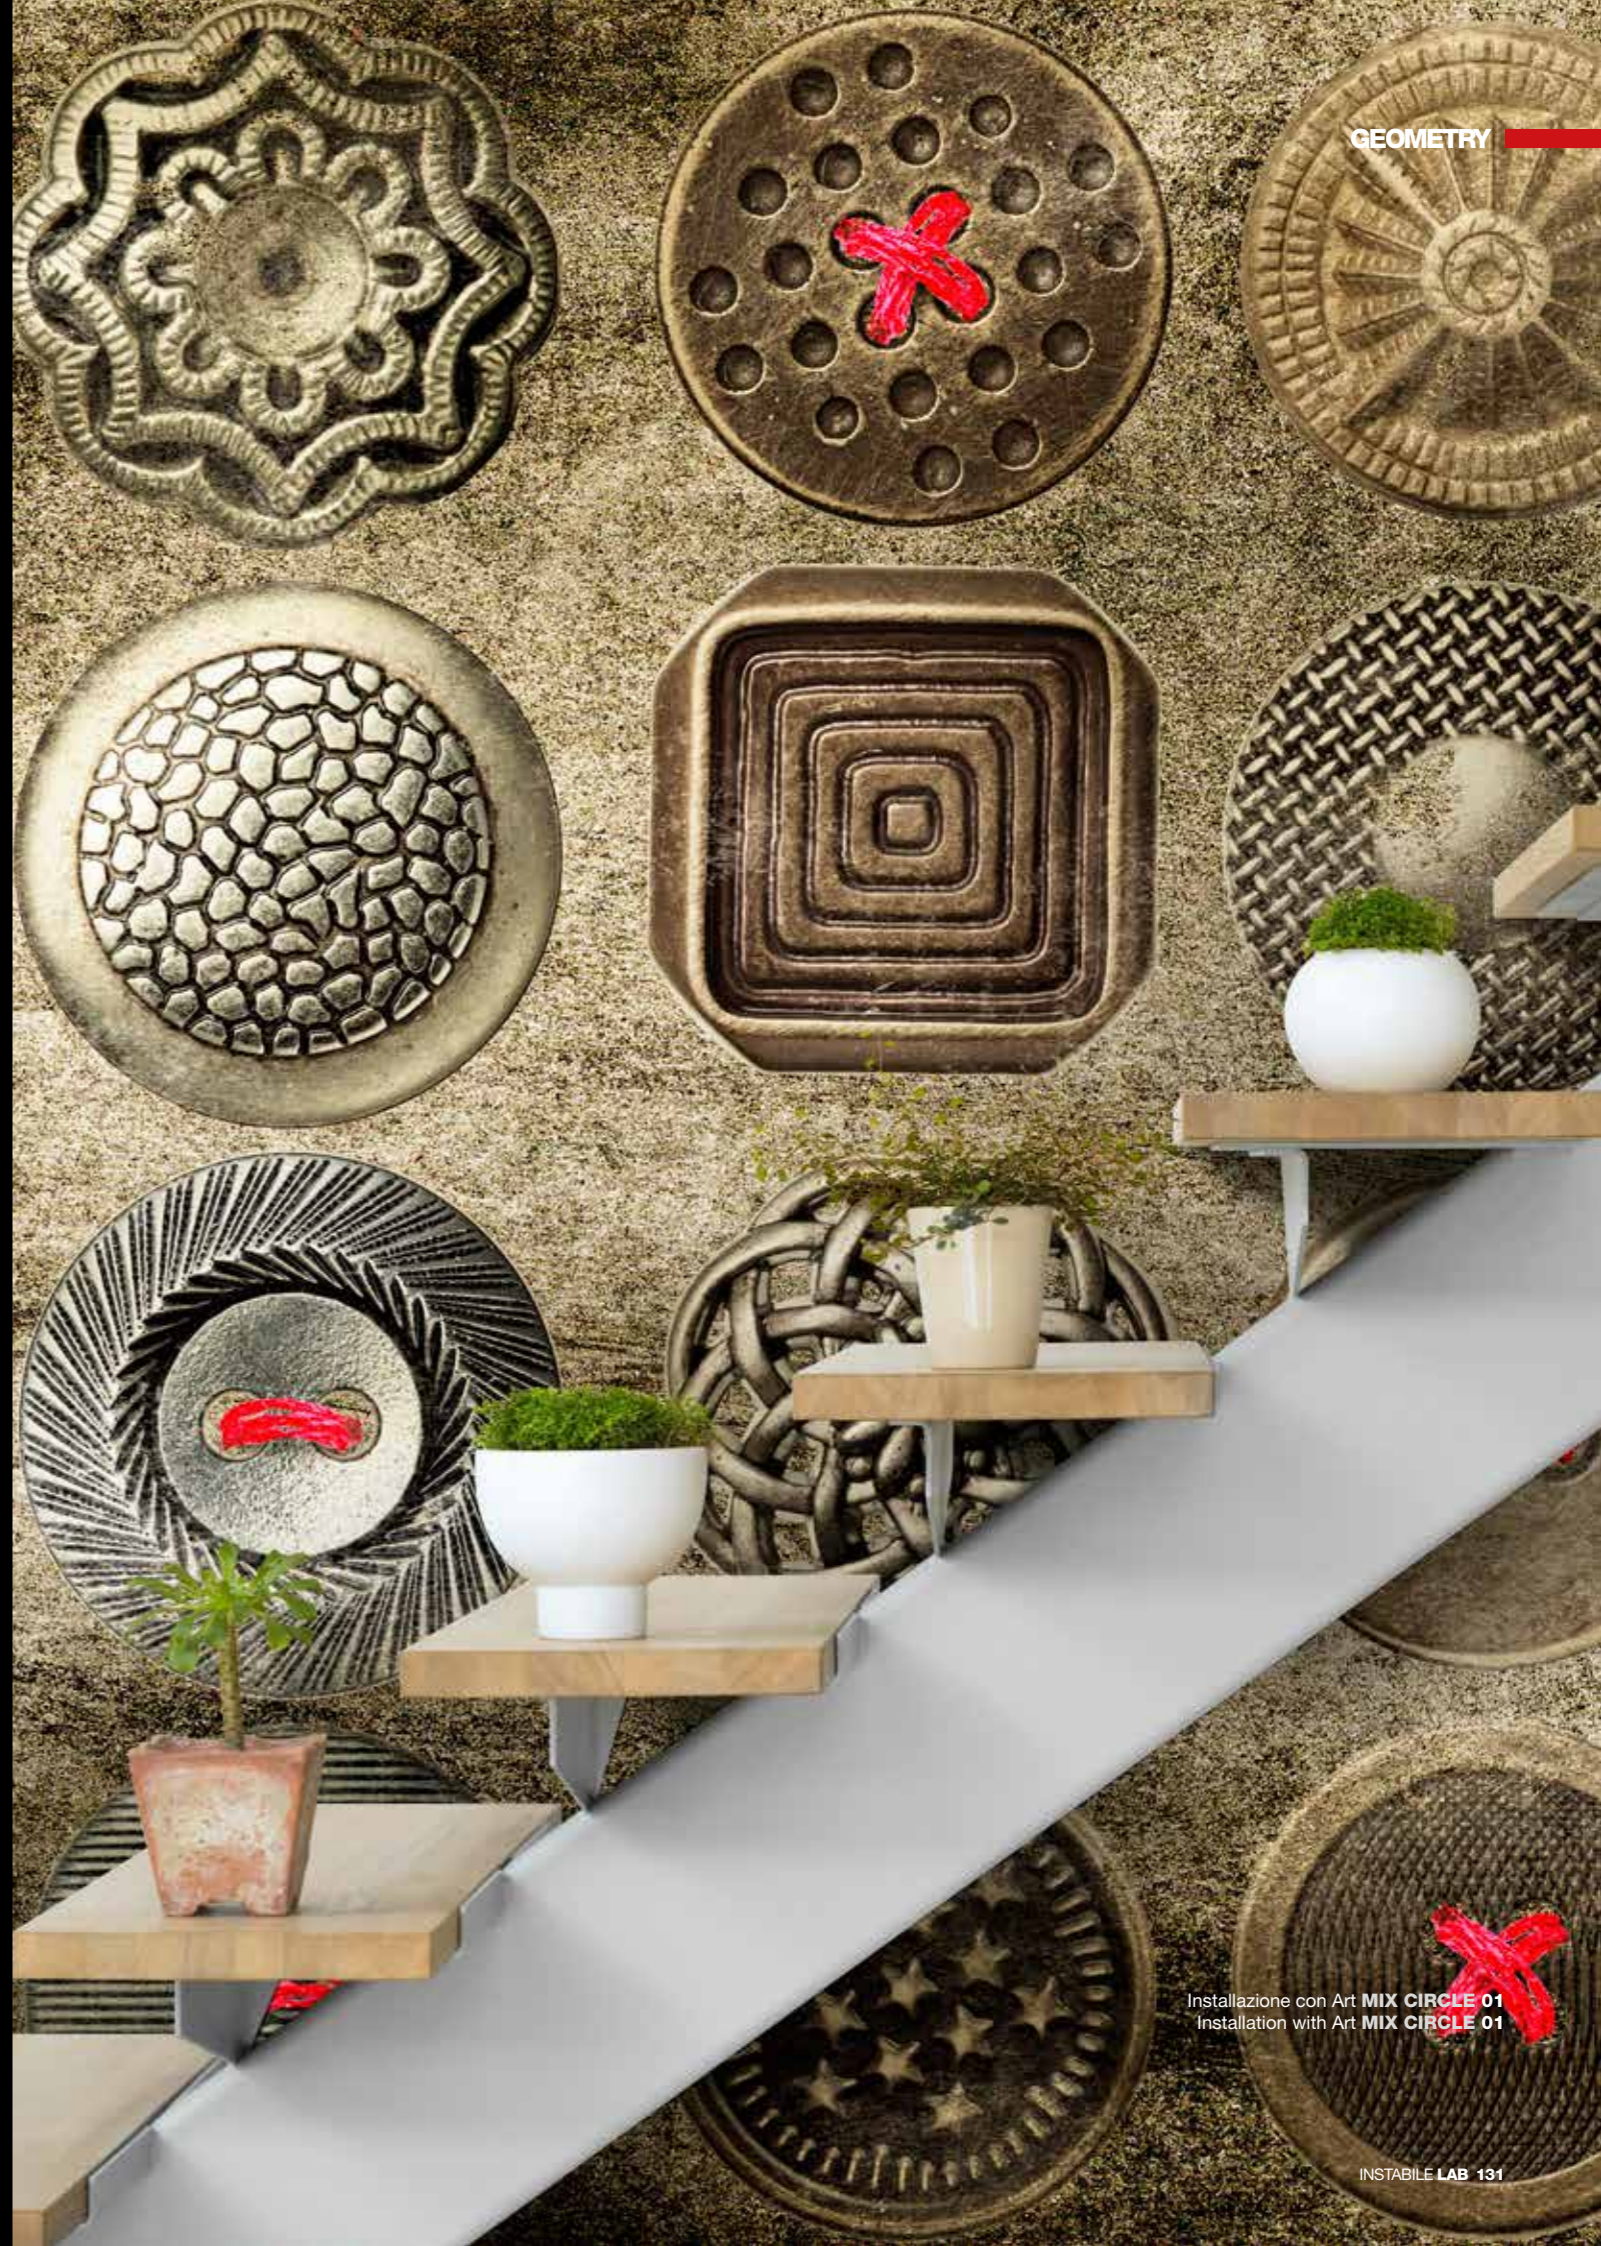

MIX CIRCLE

Art. MIX CIRCLE 01

Art. MIX CIRCLE 02

Note tecniche / Technical notes

Area stampabile: H 310 x 620 cm / Printable Area: H 310 x 620 cm

Installazione con Art. MIX CIRCLE 01
Installation with Art. MIX CIRCLE 01