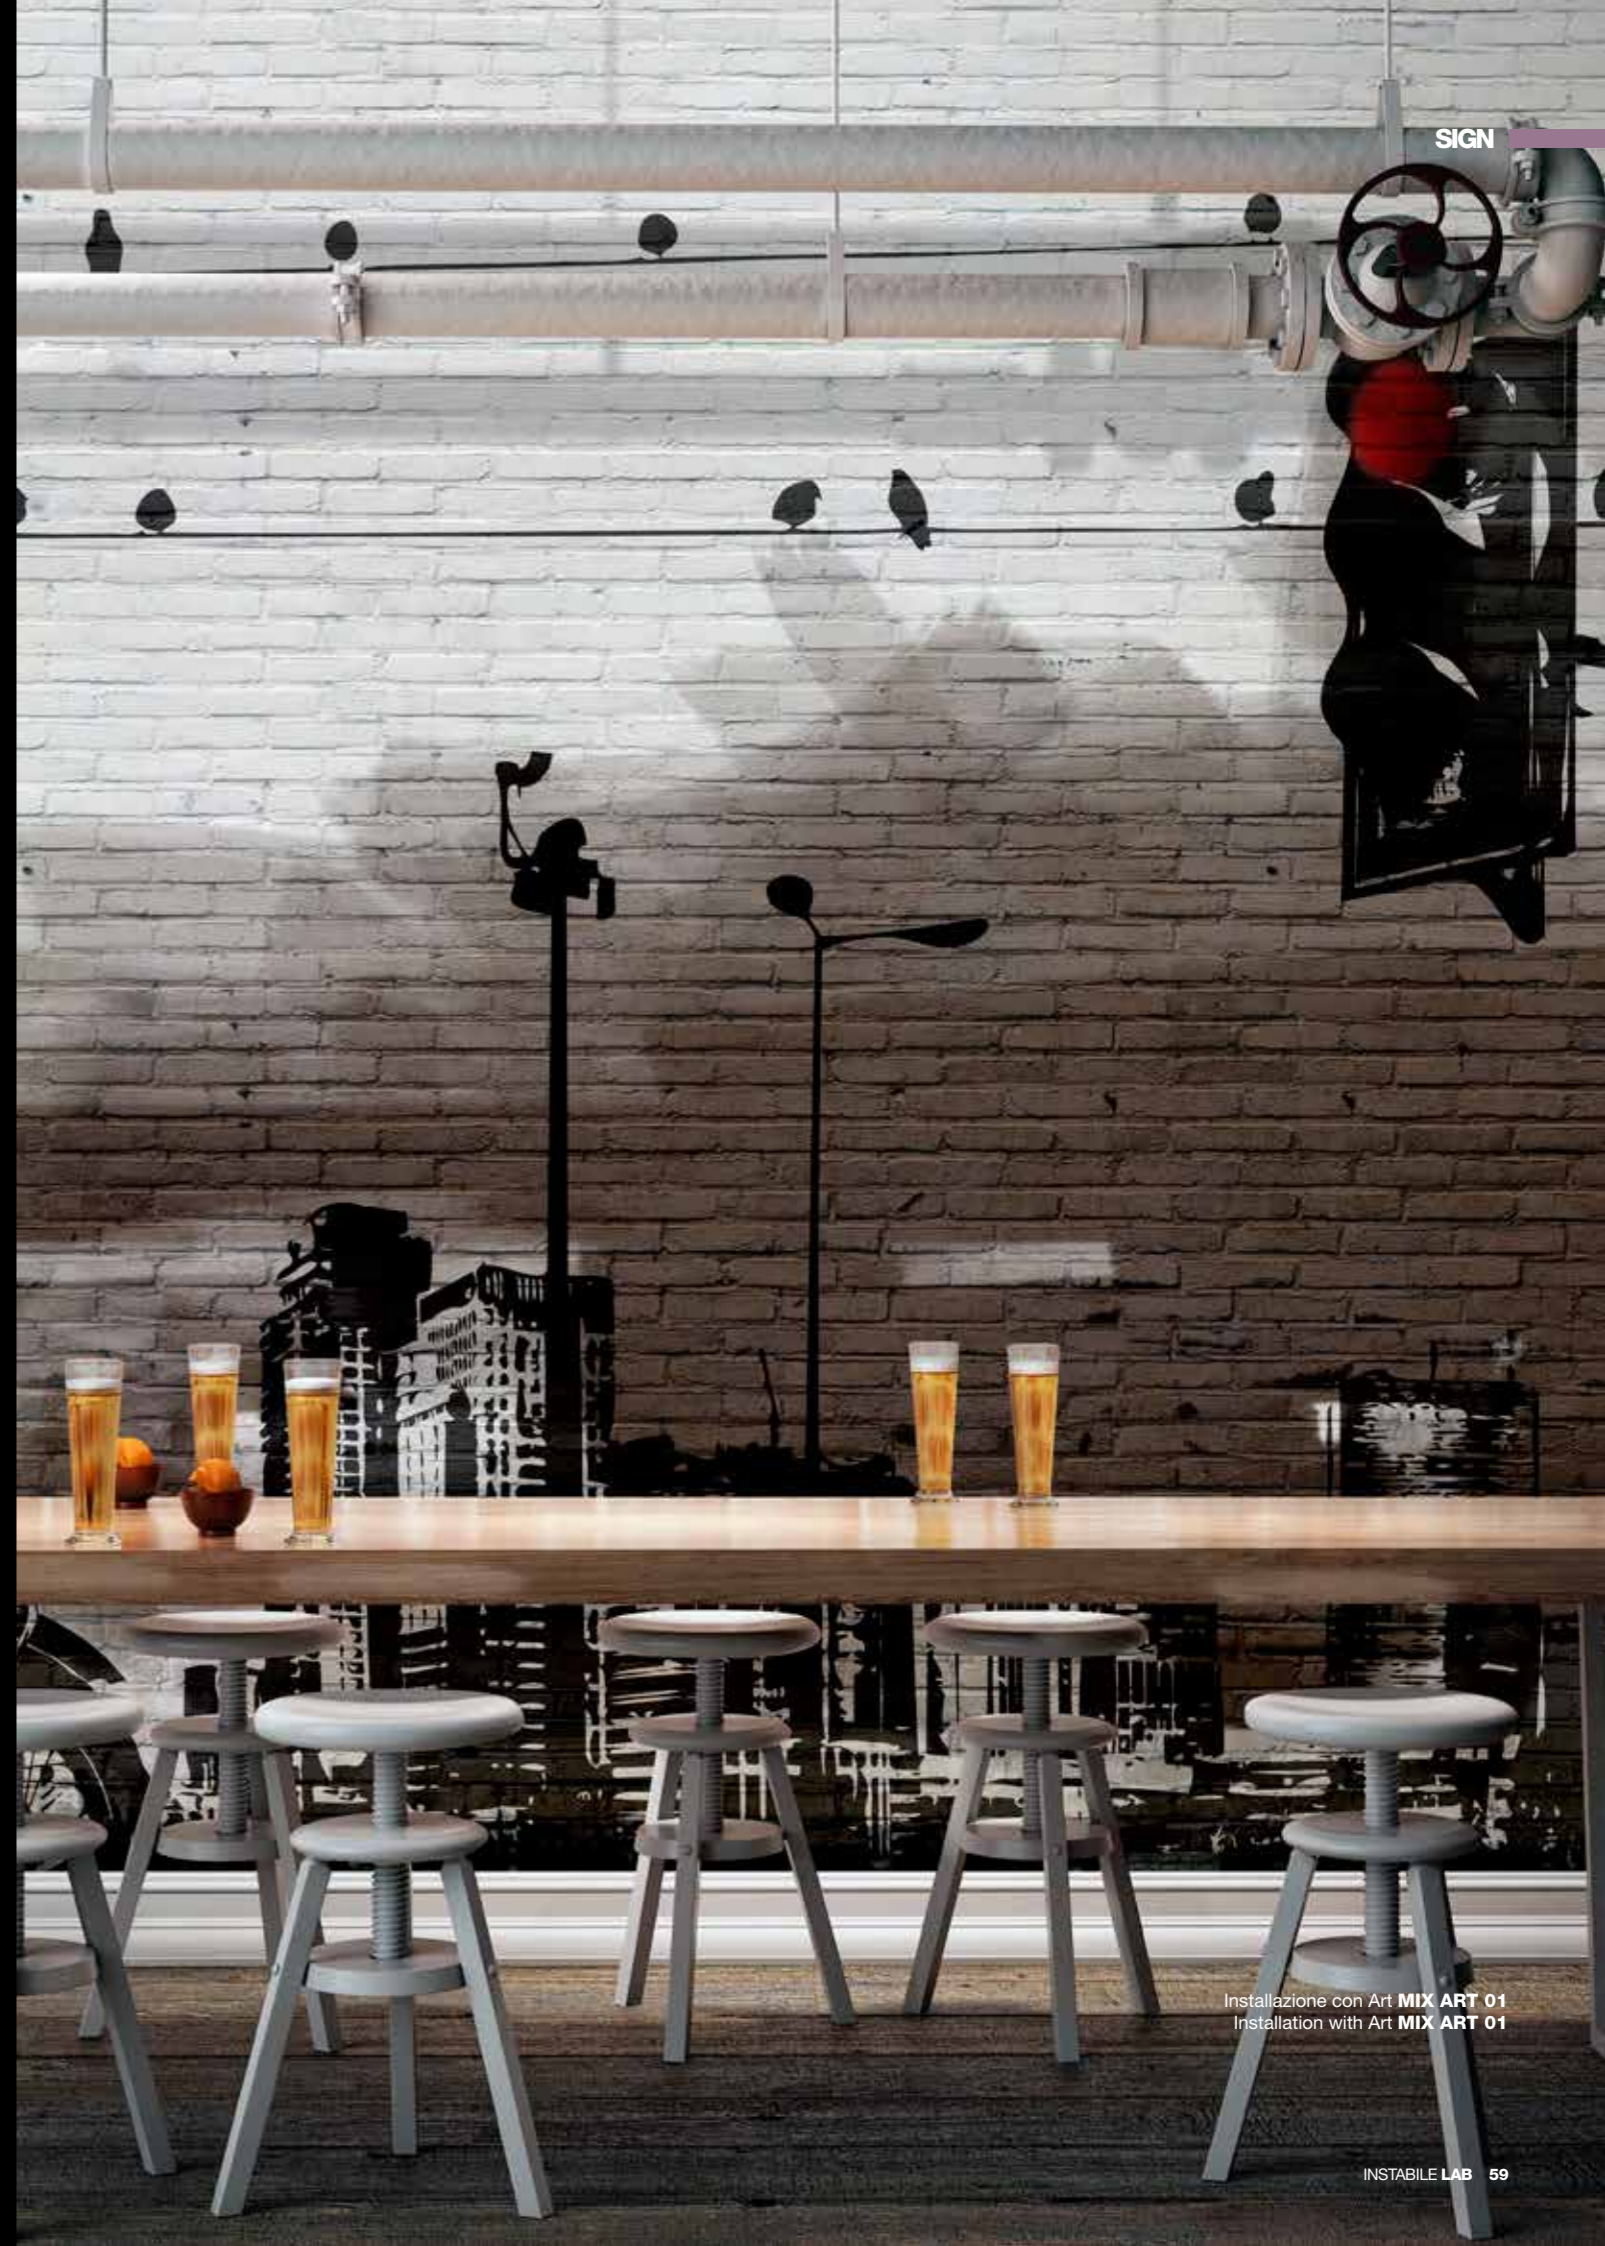

Area stampabile: H 310 x 543 cm / Printable Area: H 310 x 543 cm

Installazione con Art **THE CIRCLE 01**
Installation with Art **THE CIRCLE 01**

MIX ART

Art. MIX ART 01

Art. MIX ART 02

Art. MIX ART 03

Note tecniche / Technical notes
Area stampabile: H 310 x 510 cm / Printable Area: H 310 x 510 cm