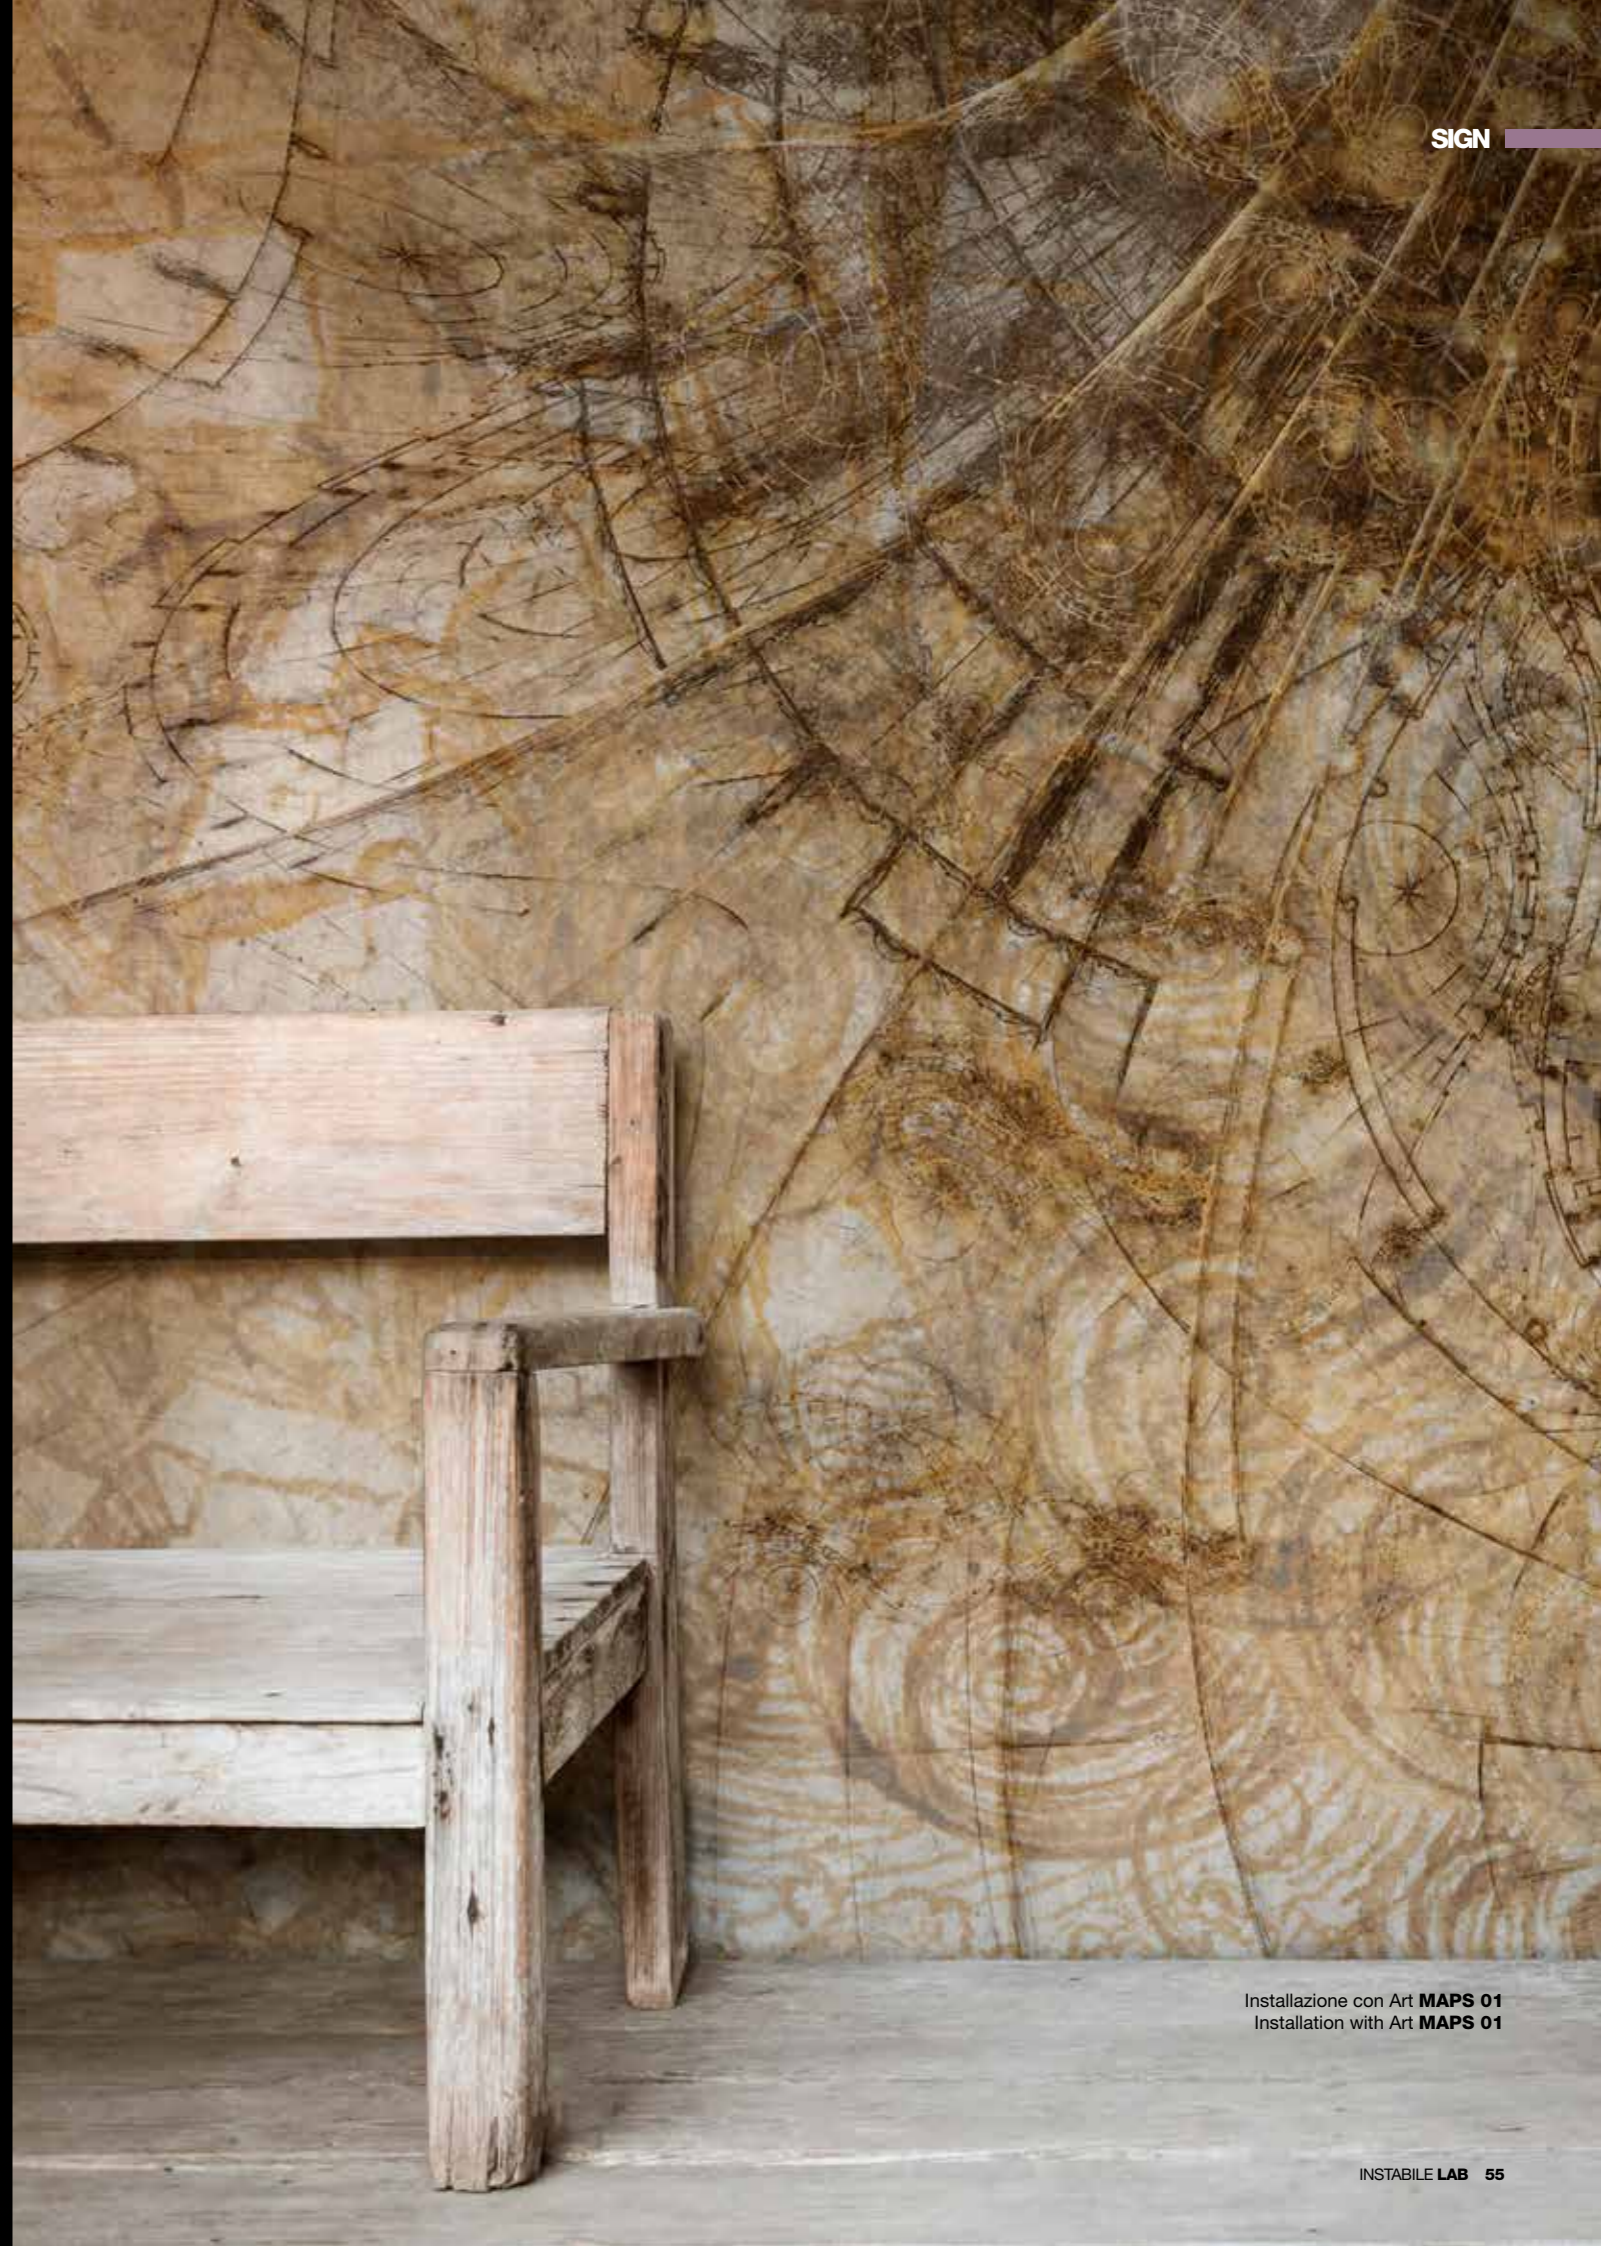

Installazione con Art **MAPS 01**
Installation with Art **MAPS 01**