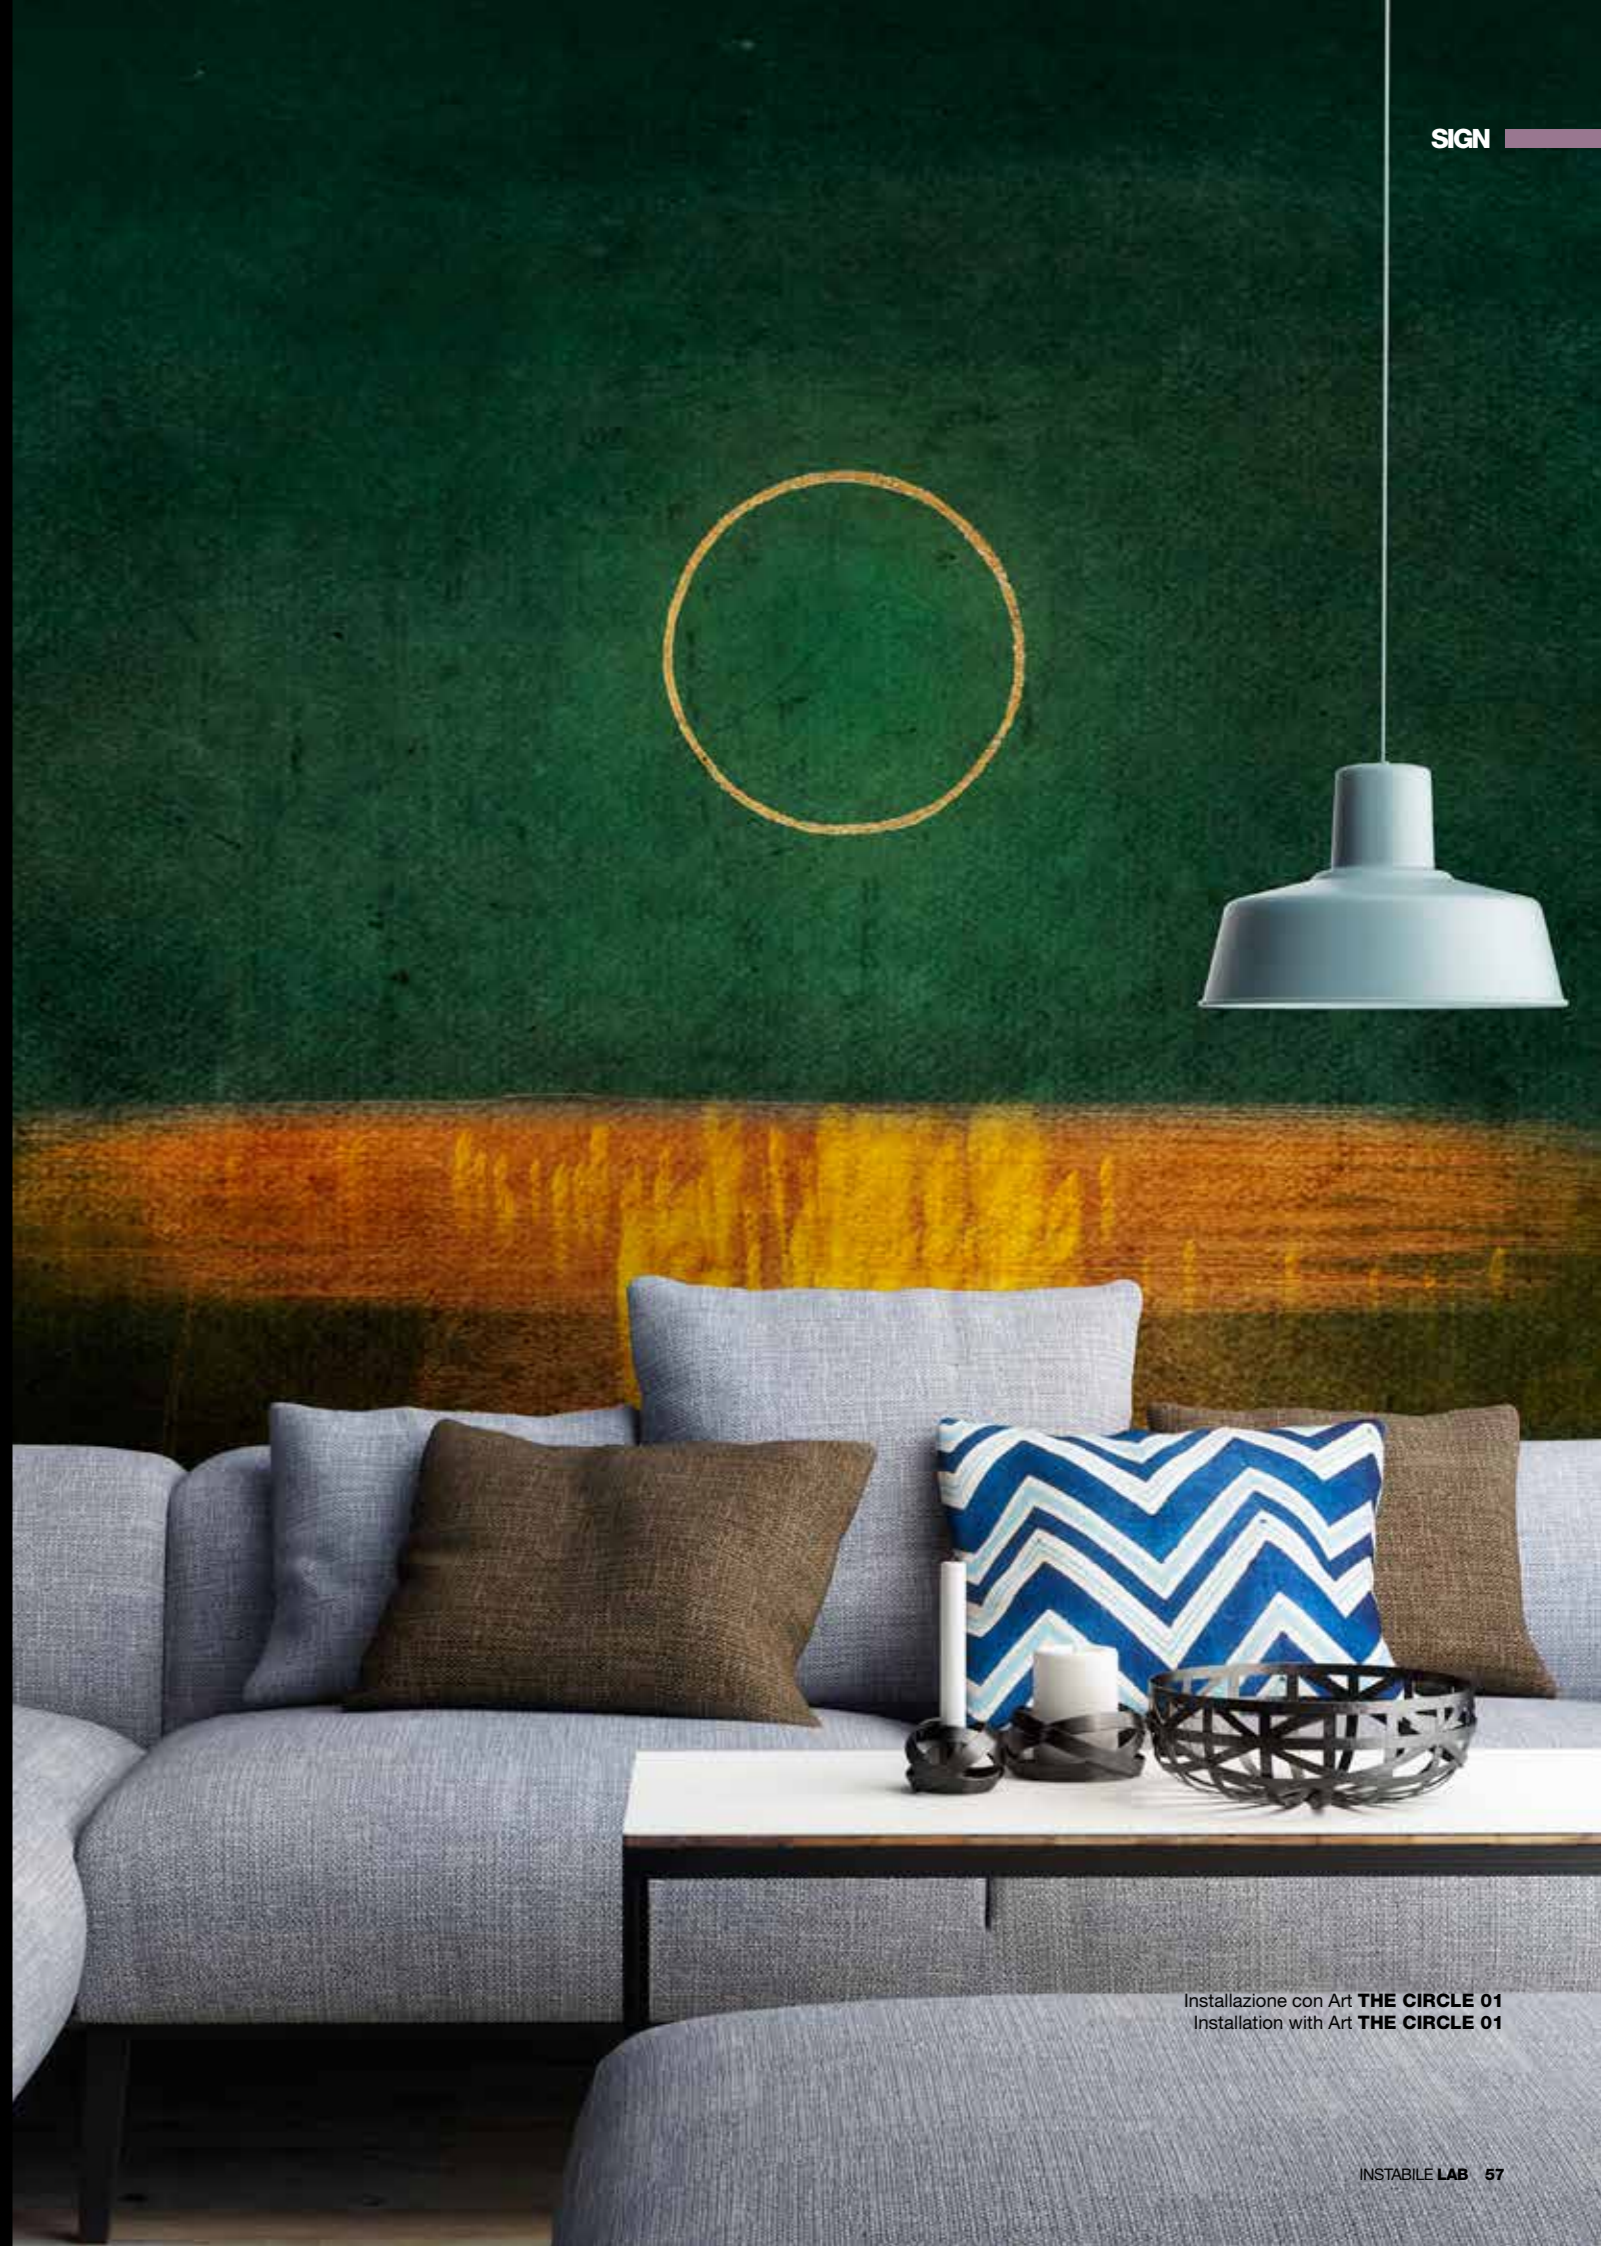

Installazione con Art **THE CIRCLE 01**
Installation with Art **THE CIRCLE 01**