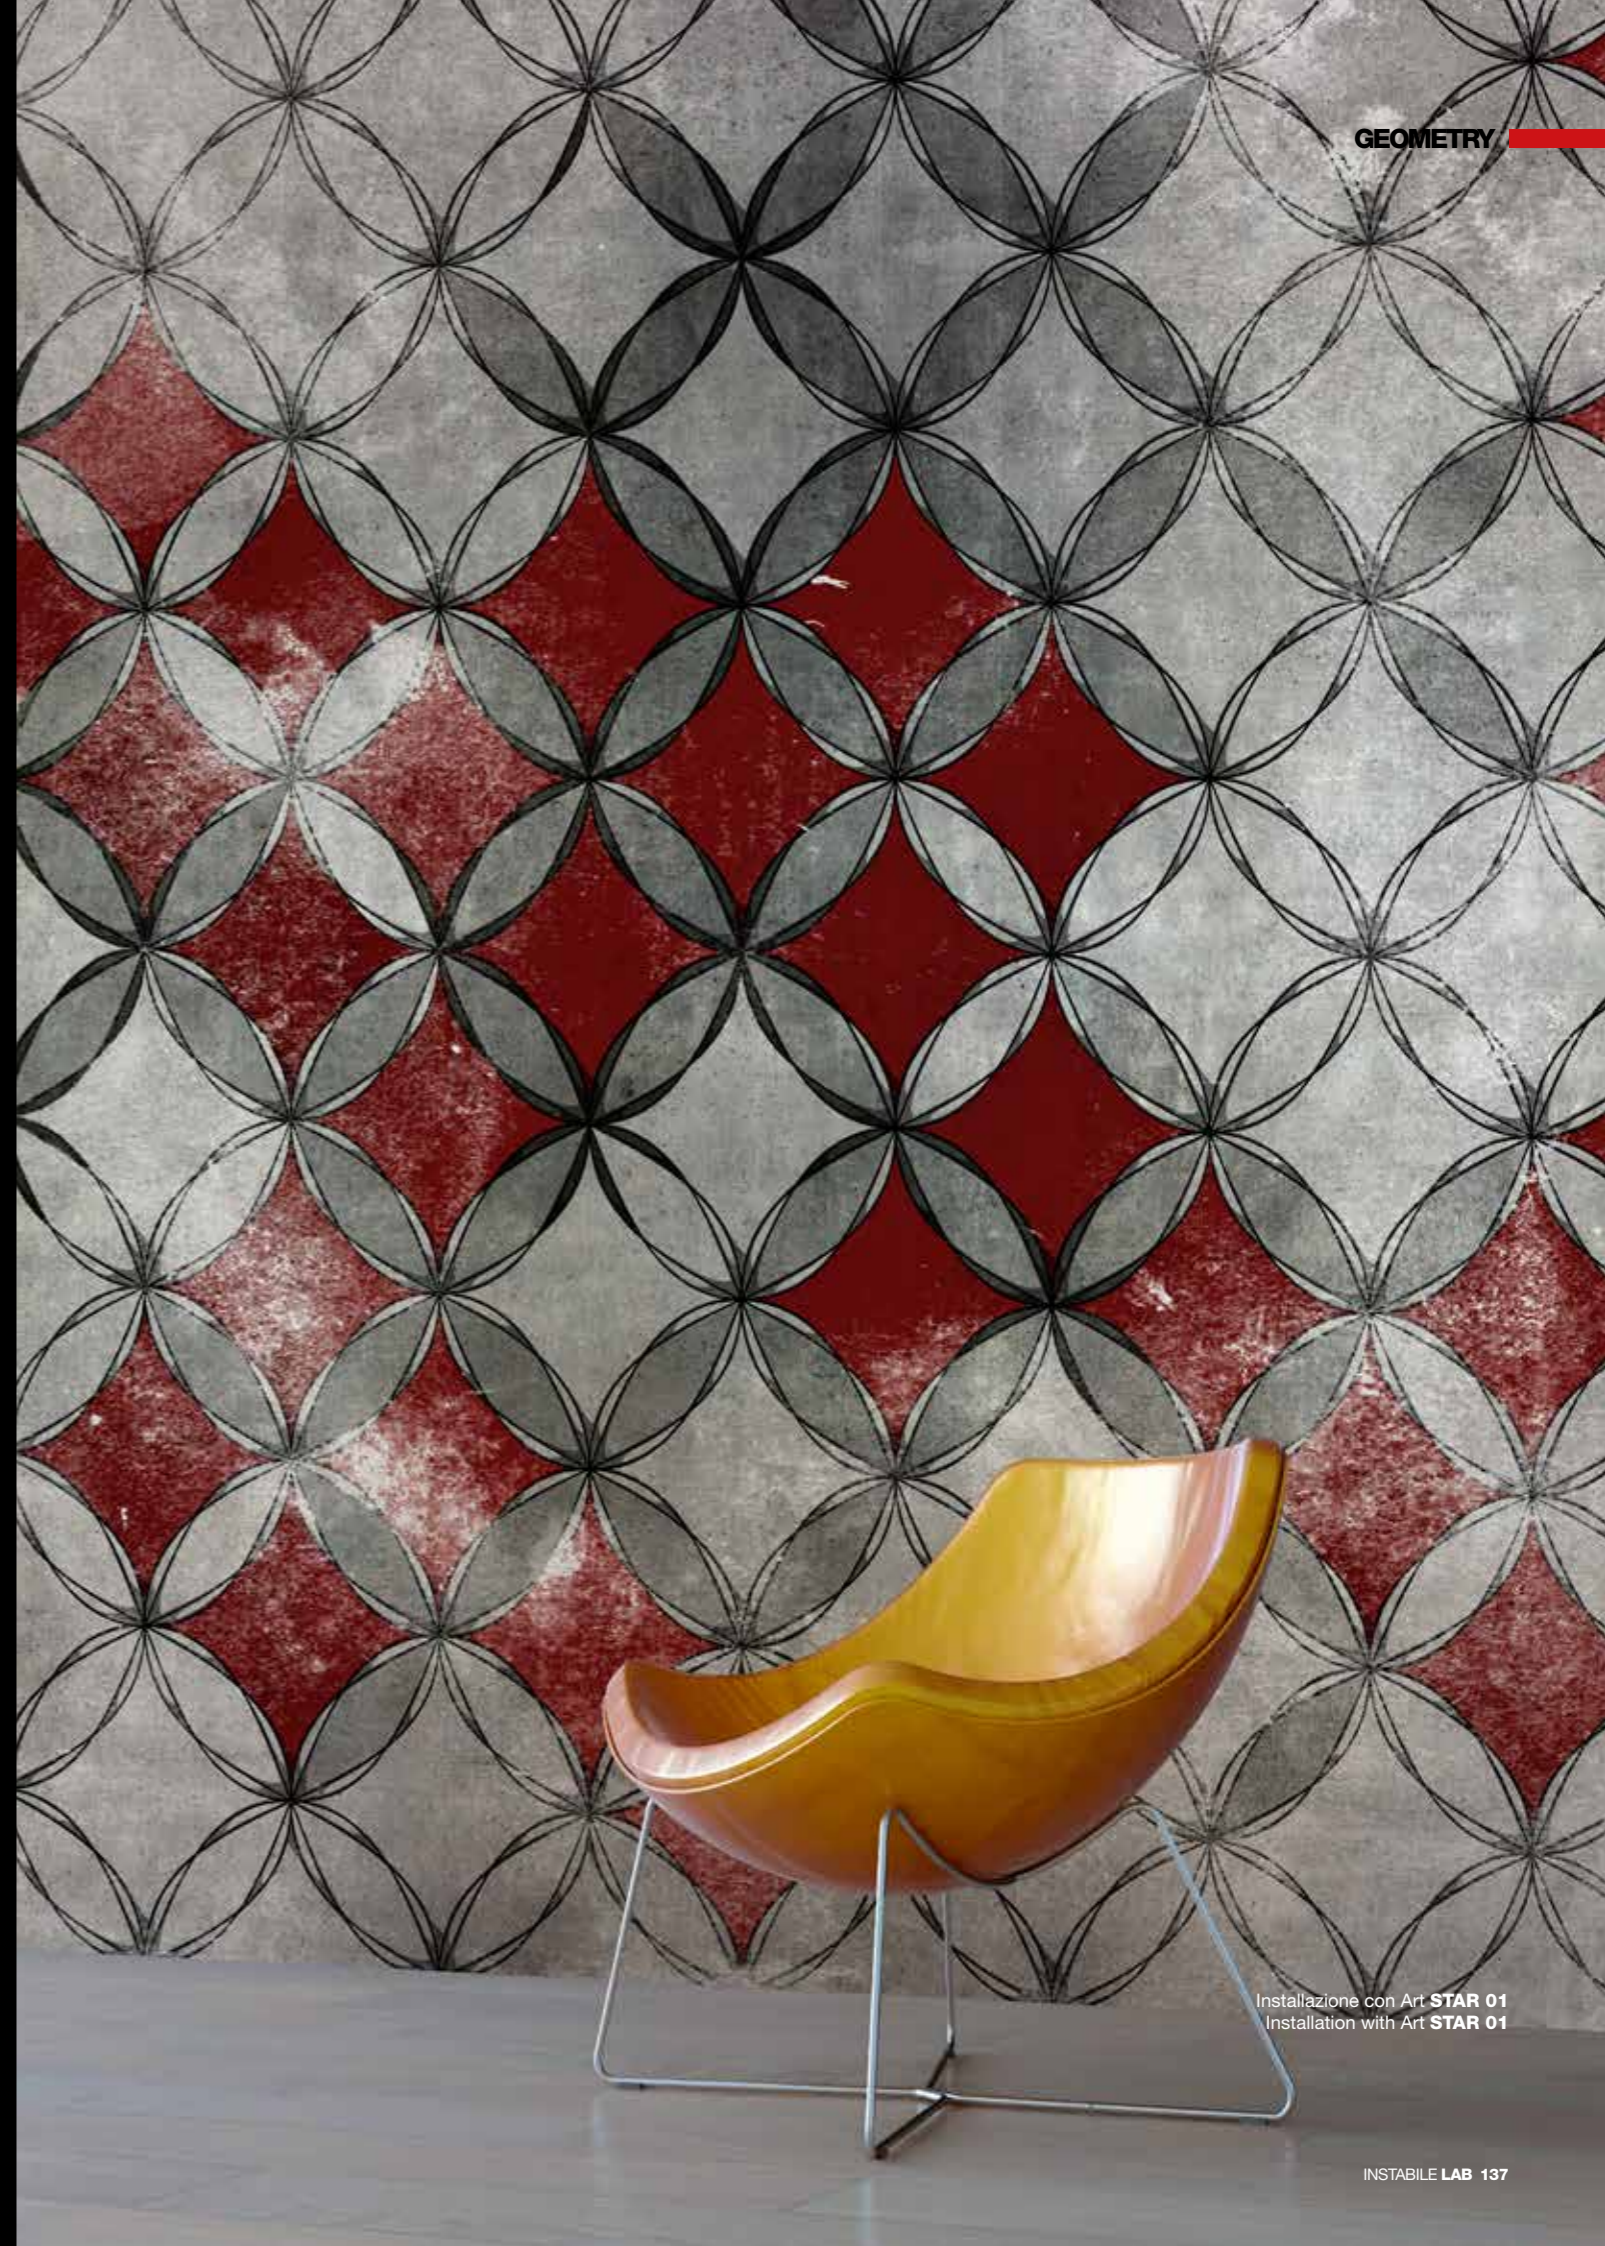

Installazione con Art STAR 01
Installation with Art STAR 01