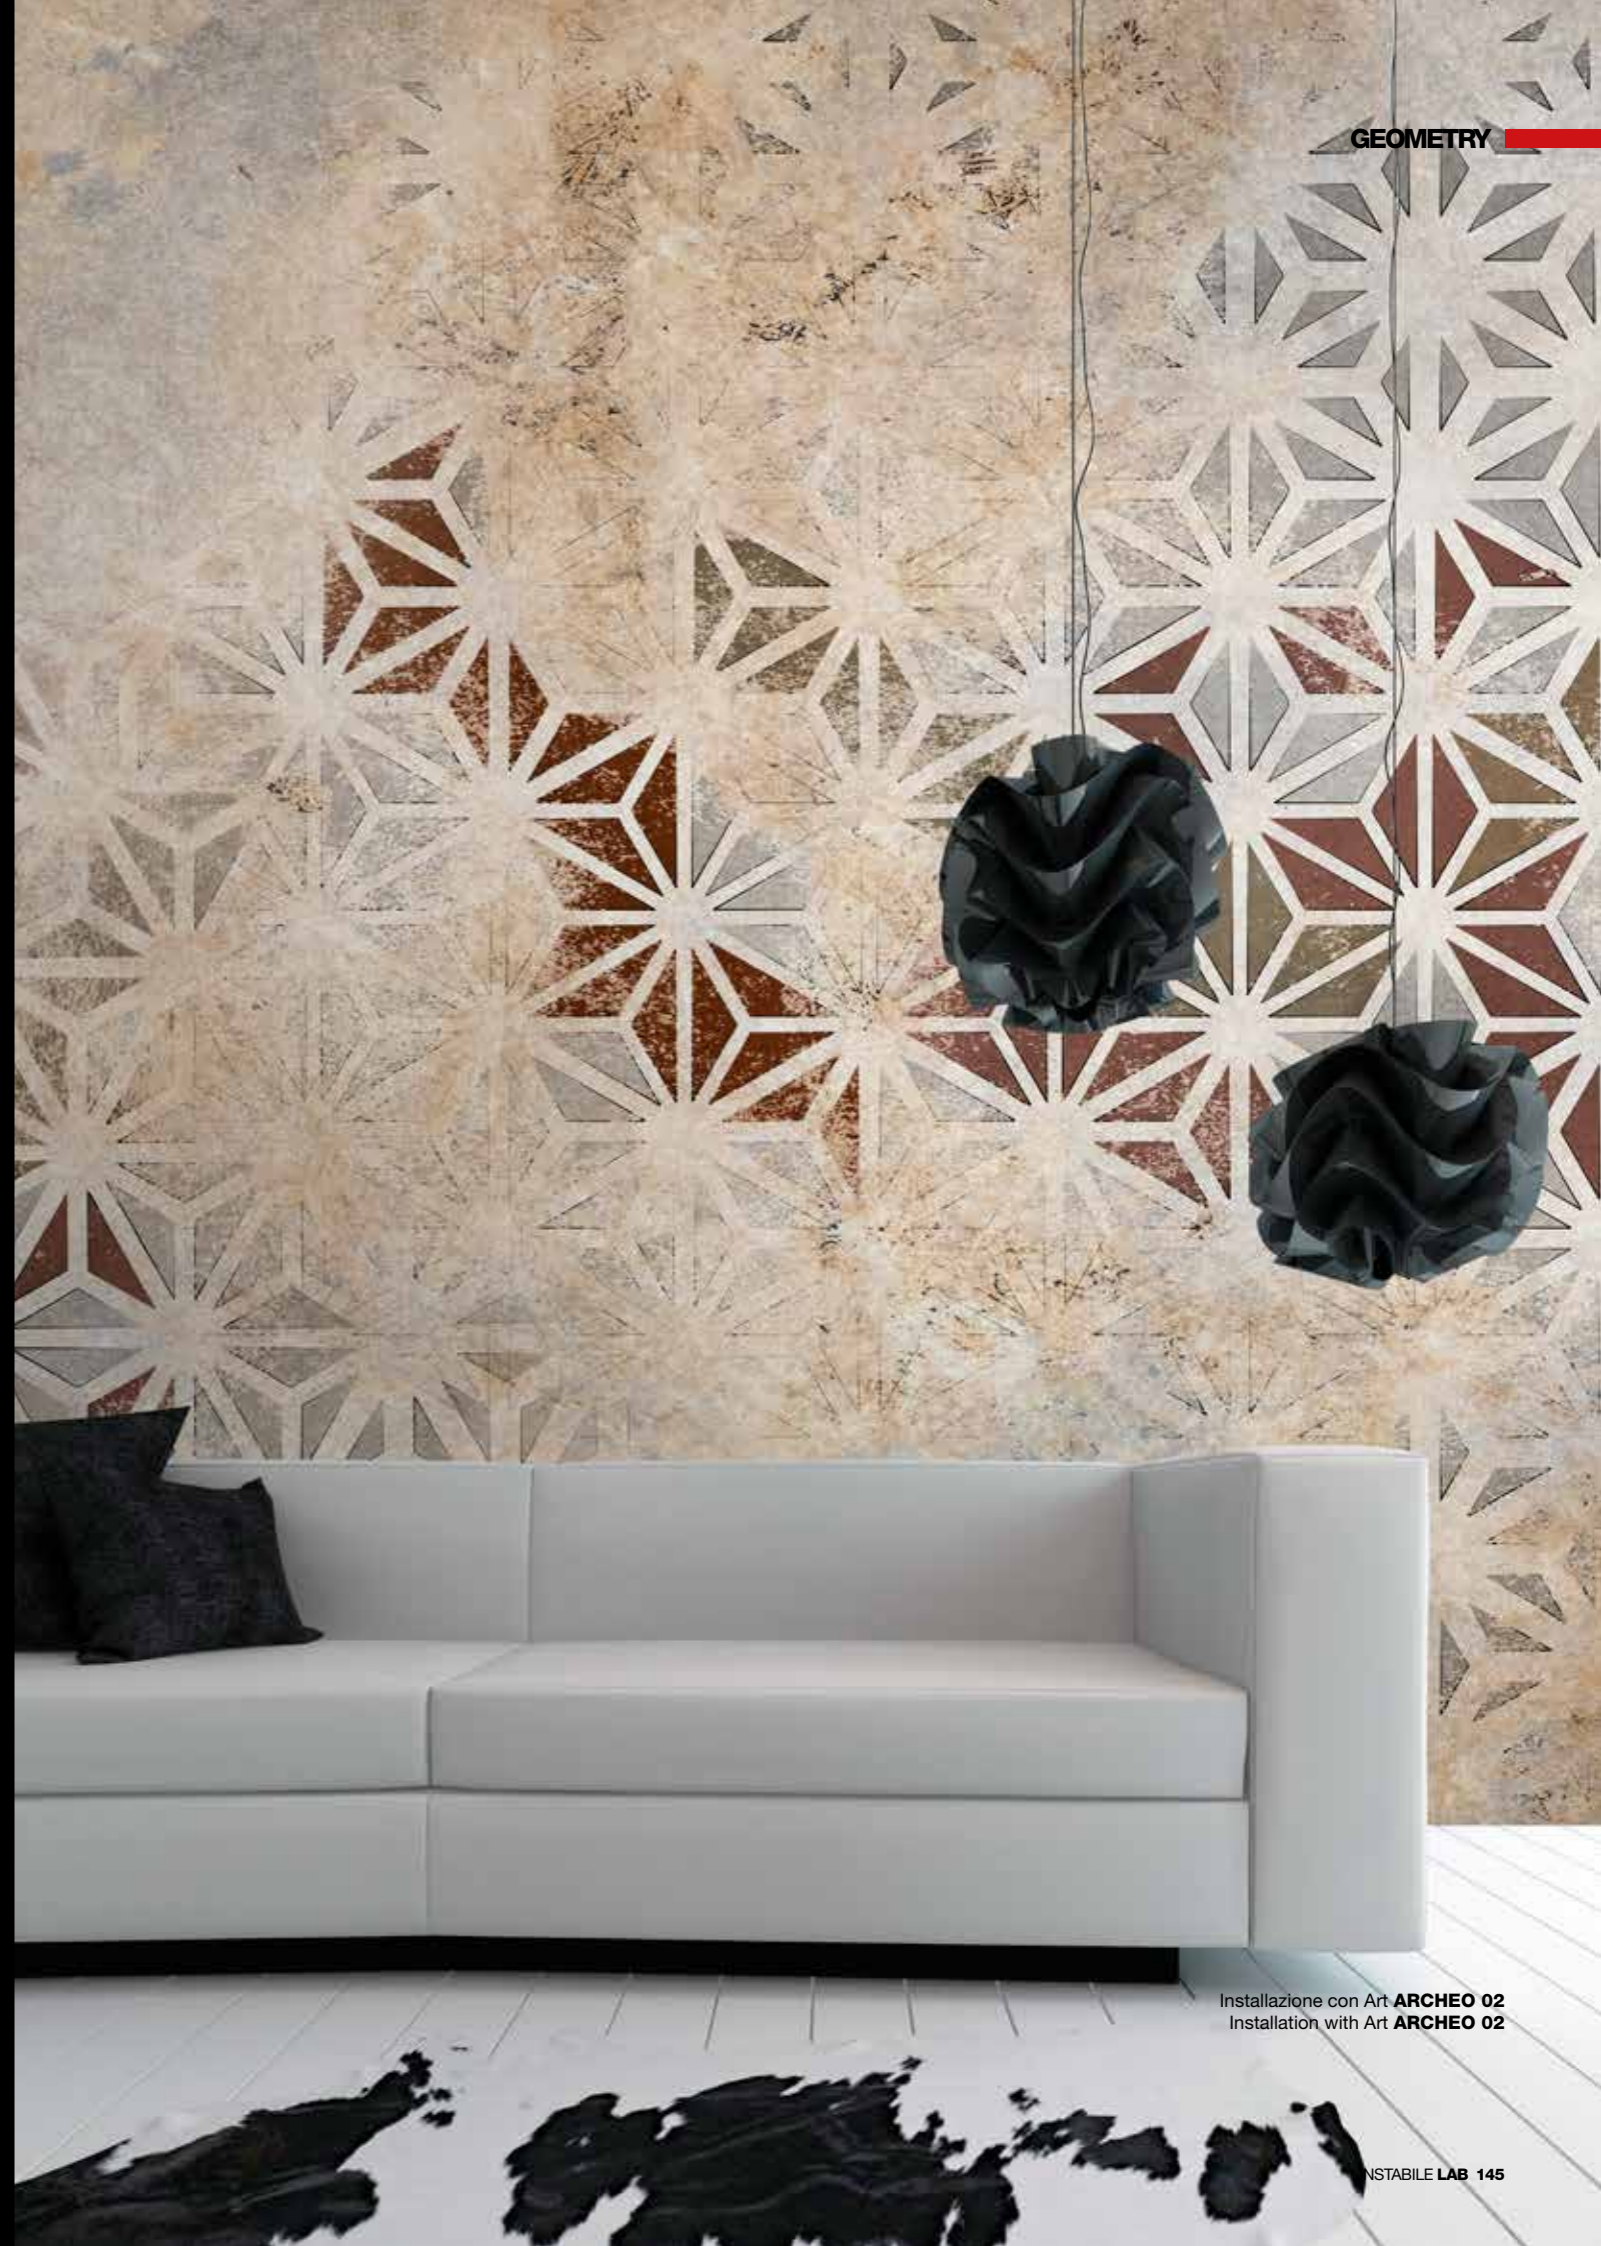

Installazione con Art **ARCHEO 02**
Installation with Art **ARCHEO 02**