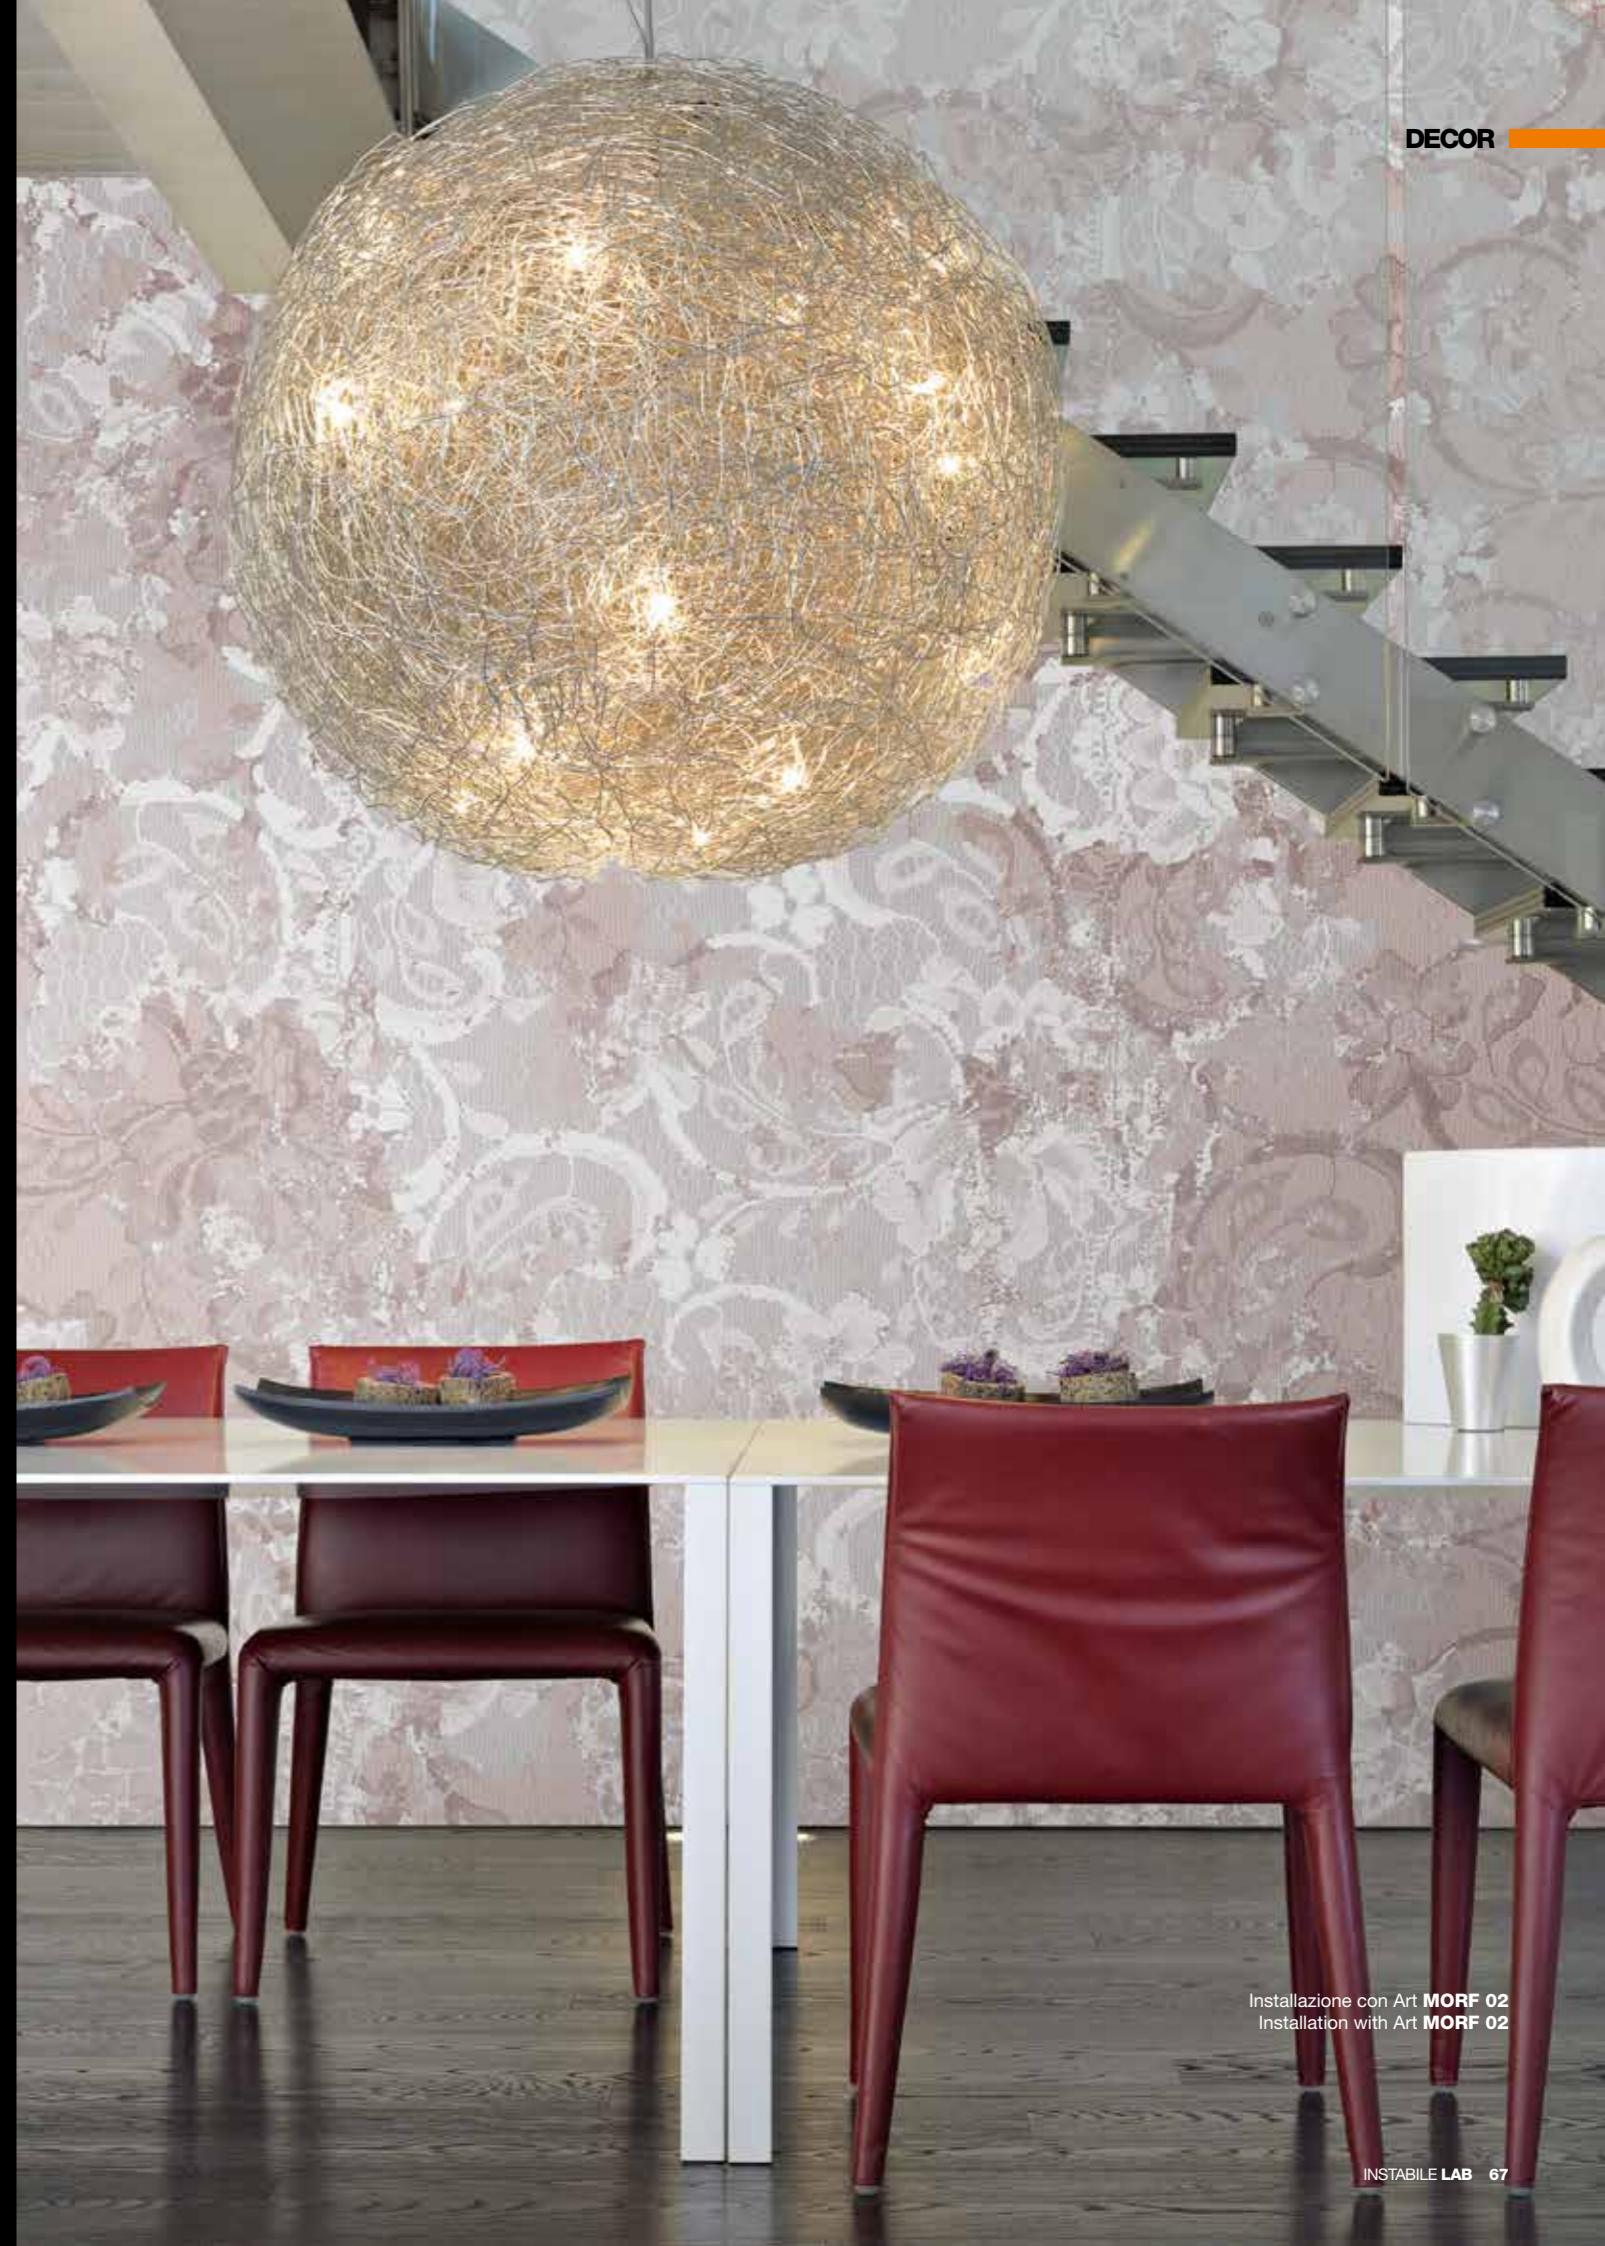

Installazione con Art **THE BUTTERFLY 02**
Installation with Art **THE BUTTERFLY 02**

MORF

Art. MORF 01

Art. MORF 02

Art. MORF 03

Note tecniche / Technical notes

Area stampabile: H 310 x 488 cm / Printable Area: H 310 x 488 cm