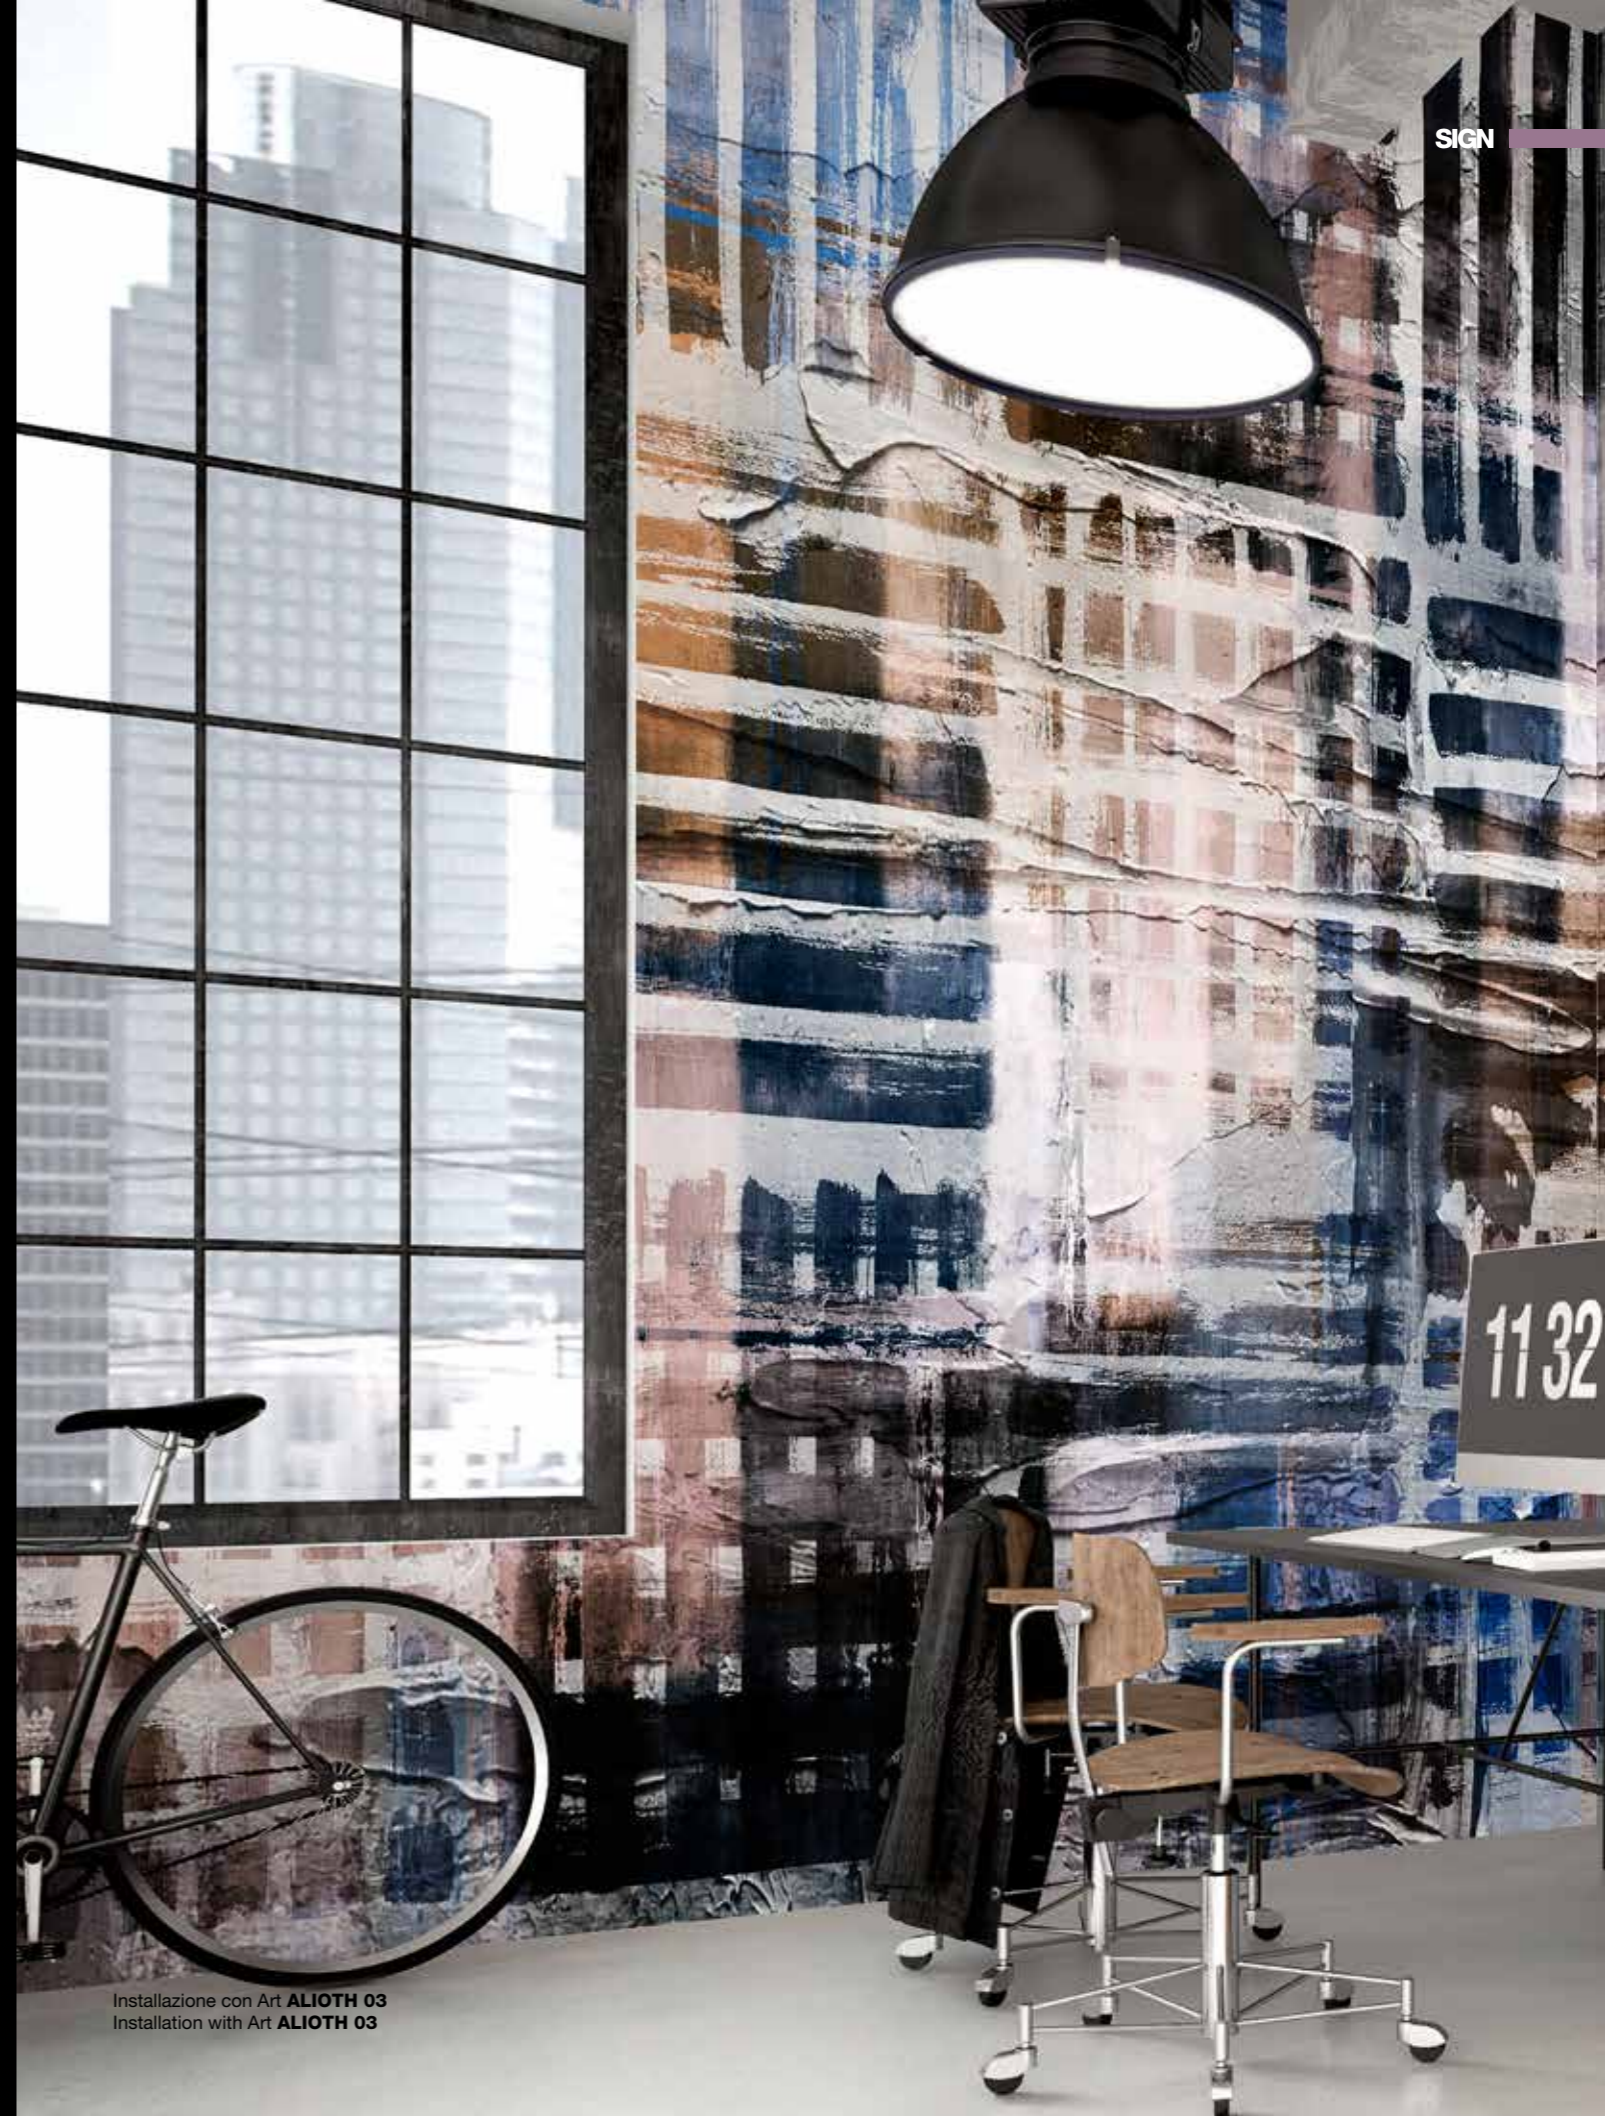

ALIOTH

Art. ALIOTH 01

Art. ALIOTH 02

Art. ALIOTH 03

Note tecniche / Technical notes
Area stampabile: H 310 x 620 cm / Printable Area: H 310 x 620 cm

Installazione con Art ALIOTH 03
Installation with Art ALIOTH 03