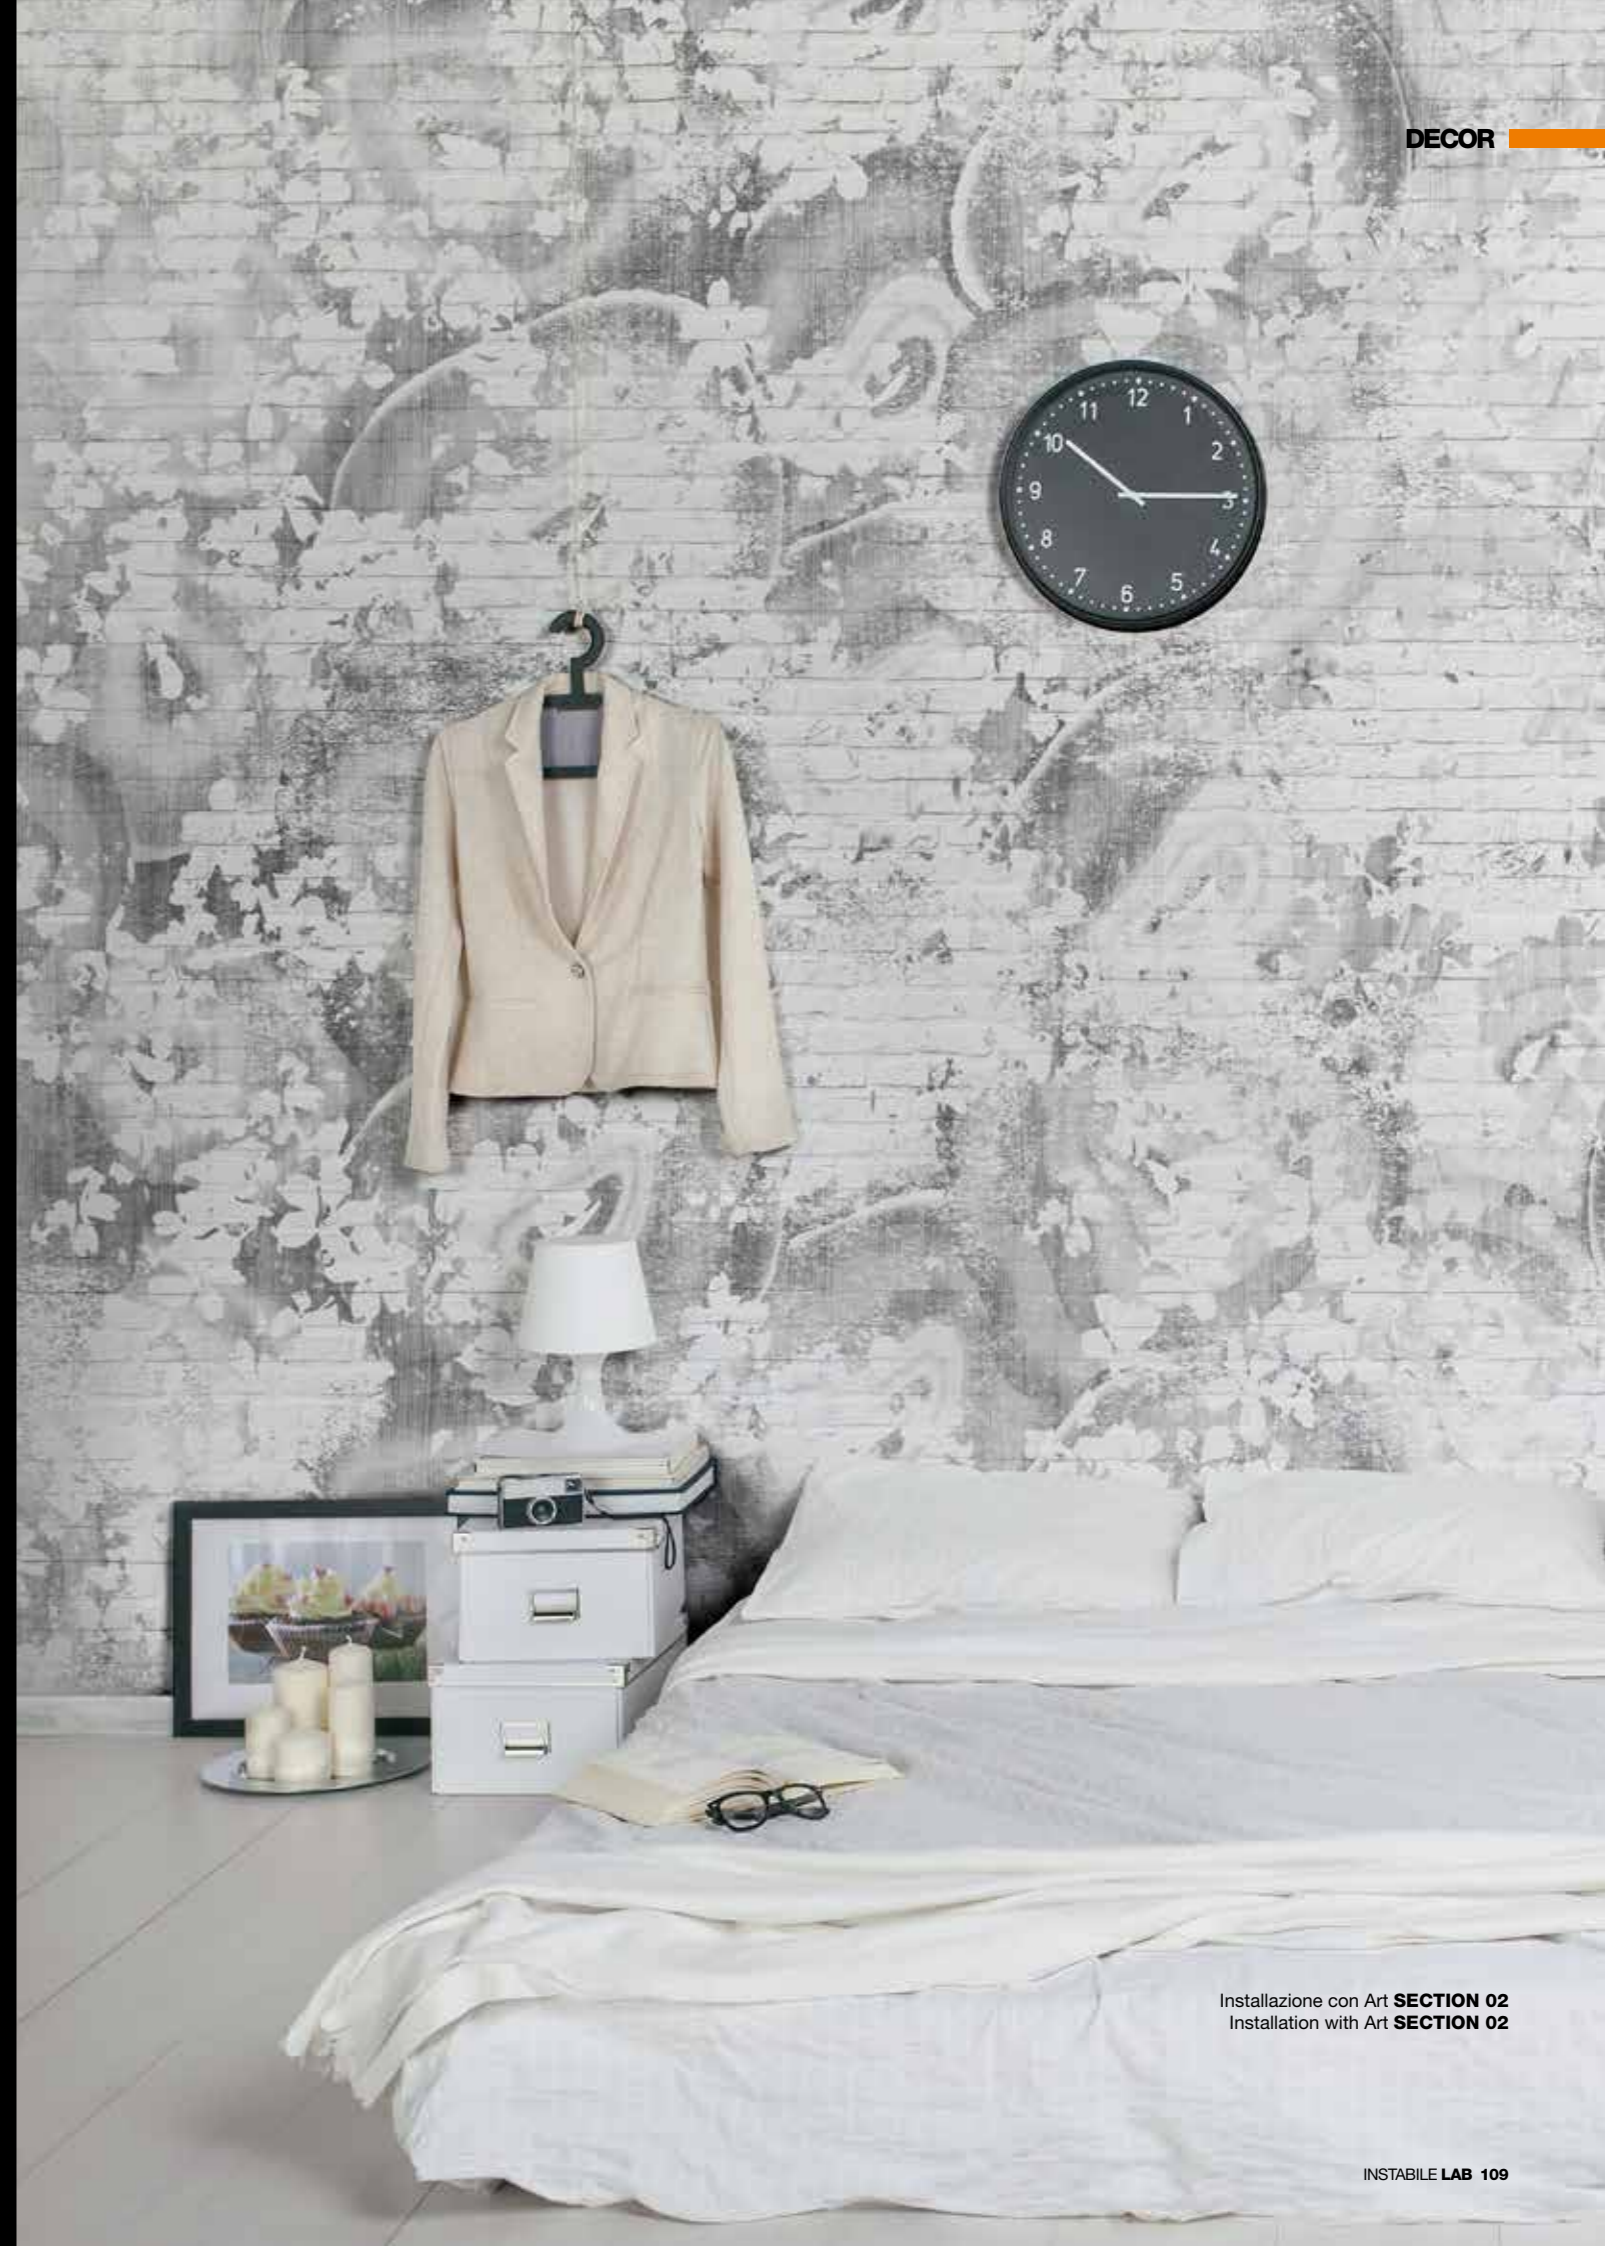

Installazione con Art **SECTION 02**
Installation with Art **SECTION 02**