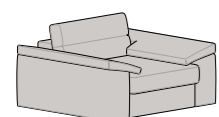

divani / elementi TOUCH

Poltrona
L 114 P 96 H 90
1 RELAX