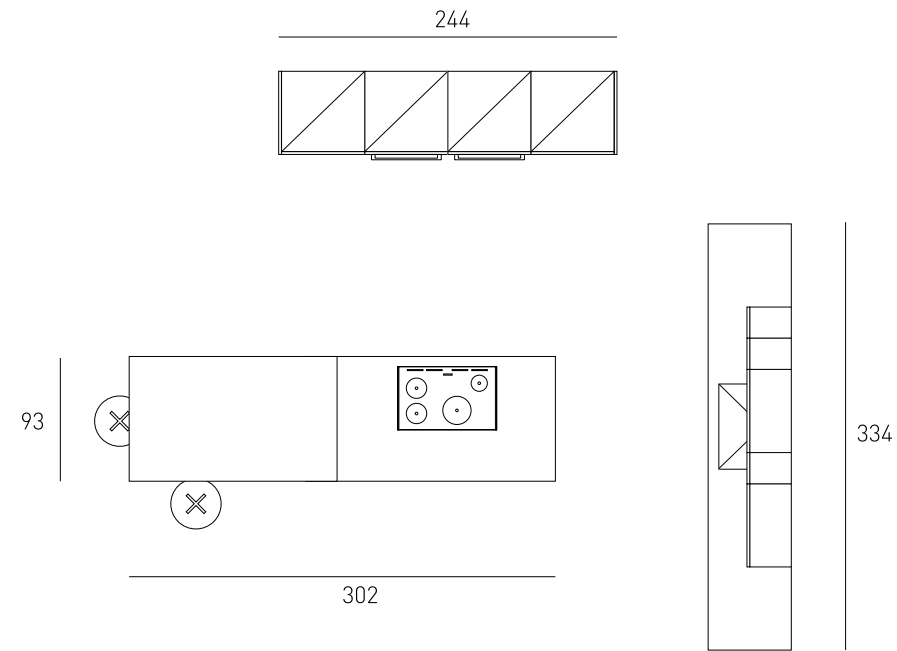

ZOE

Raffinata la scelta dell'uso di top e schienale in quarzo, materiale resistente, pratico e decorativo al tempo stesso.

The choice of using quartz, a resistant material both practical and decorative, for both countertop and back panel, is refined.