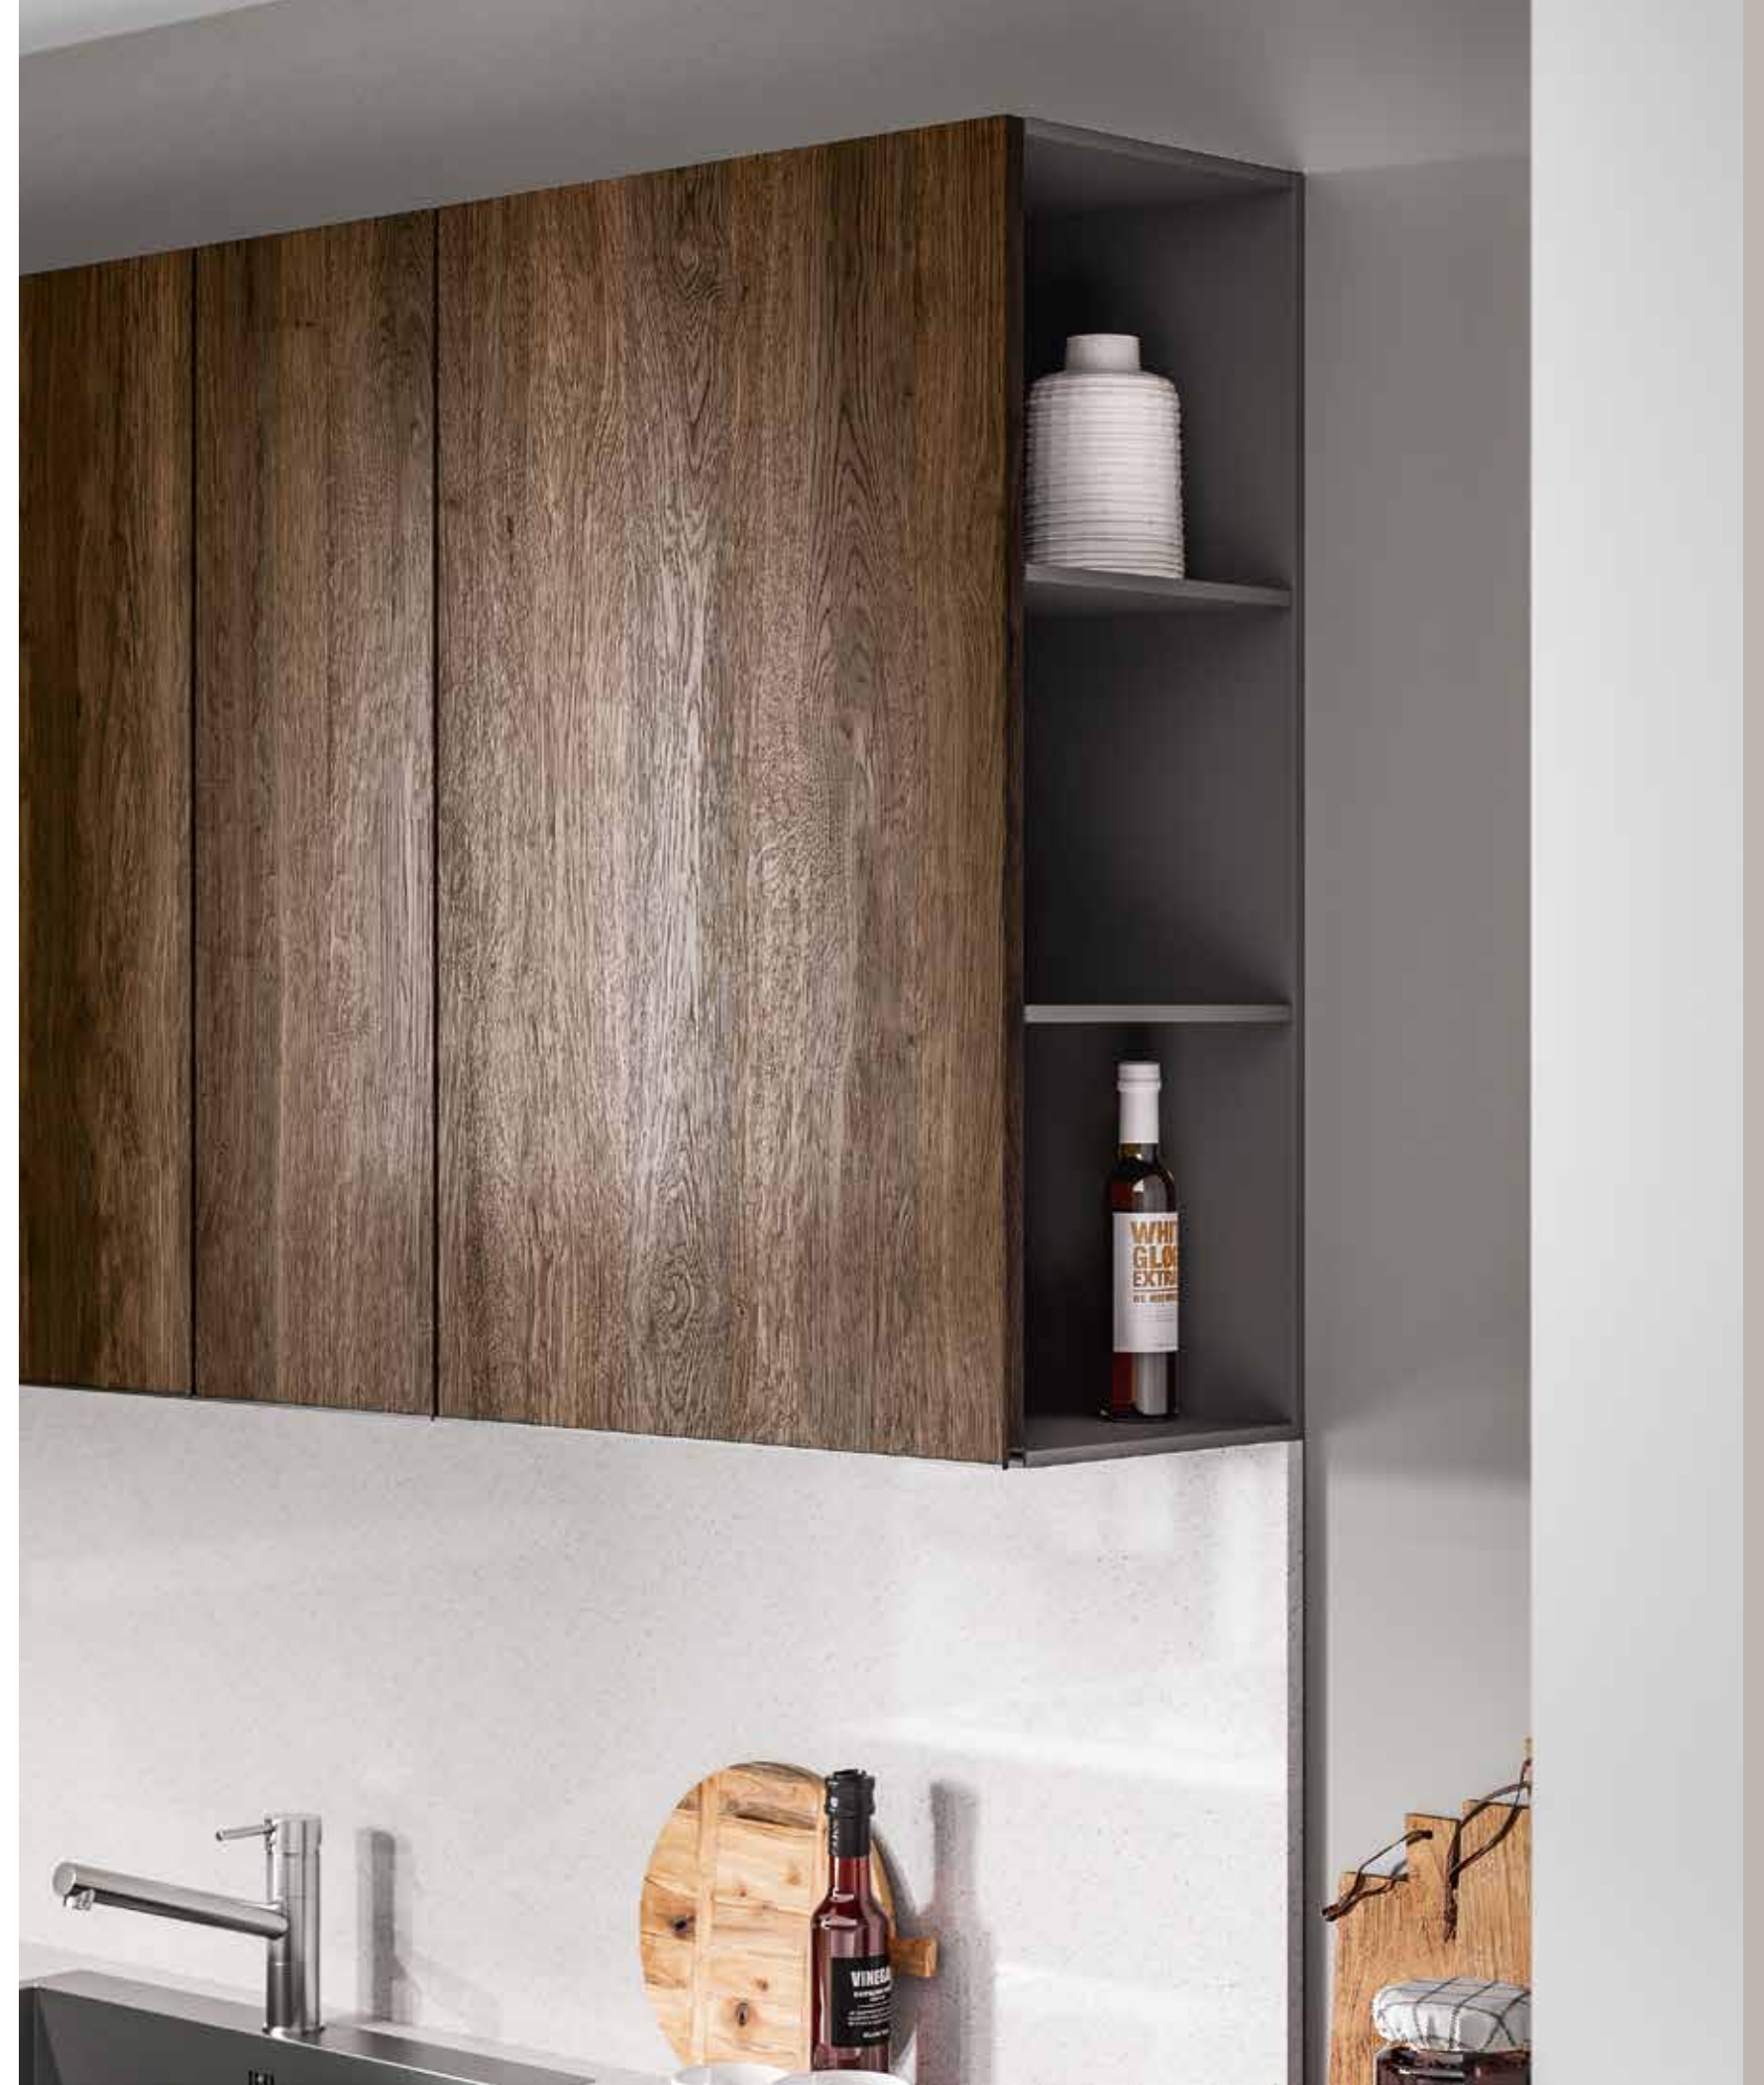

ZOE

Raffinata la scelta dell'uso di top e schienale in quarzo, materiale resistente, pratico e decorativo al tempo stesso.

The choice of using quartz, a resistant material both practical and decorative, for both countertop and back panel, is refined.