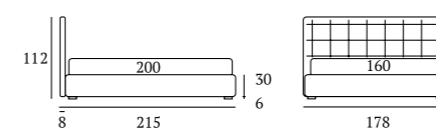

FANCY

/Letto
Materasso e guanciali della linea Bside
Completo lenzuola colore 188

/Bed
Bside mattress and pillows
Bedding set, colour 188