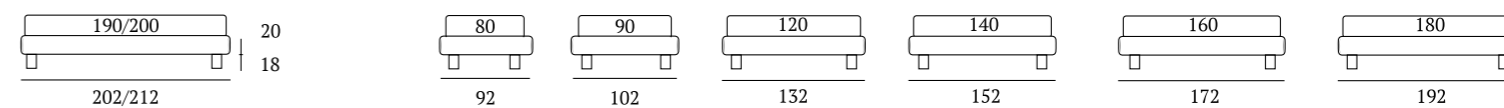

Sommier Lift

DI SERIE:
Piede in legno **Cubic** h cm 18, colore wengè

AS STANDARD:
Cubic wooden foot H 18 cm, colour: wenge

OPTIONAL:
Piede in legno **Cubic** h cm 18, colori bianco, naturale, grigio
Piedi in legno **Conic, Classic, Log** h cm 18, colori bianco, naturale, wengè
Piedi in metallo **Fine, Glam, Lux, Peak, Max** h cm 18, finiture cromo, bianco, manganese
Piede in metallo **Up** h cm 18, finitura cromo
Piede in metallo **Top** h cm 18, finitura satinato

OPTIONALS:
Cubic wooden foot H 18 cm, colours: white, natural, grey
Conic, Classic, Log wooden feet H 18 cm, colours: white, natural, wenge
Fine, Glam, Lux, Peak, Max metal feet H 18 cm, finishes: chrome, white, manganese
Up metal feet foot H 18 cm, finish: chrome
Top metal feet foot H 18 cm, finish: satin