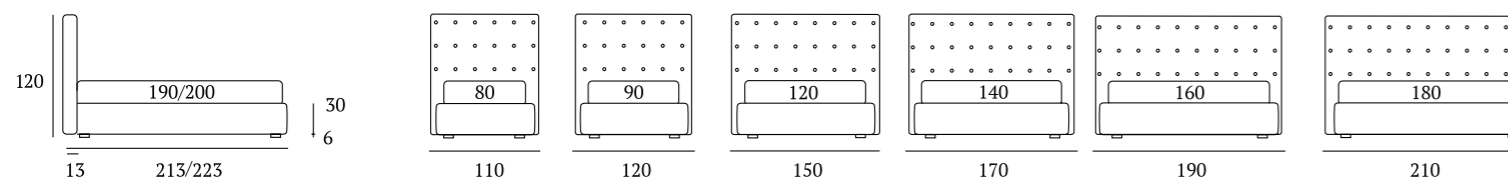

Point

DI SERIE:
Piede in legno **Cubic** h cm 6, colore wengè

AS STANDARD:
Cubic wooden foot H 6 cm, colour: wenge

OPTIONAL:
Piede in legno **Cubic** h cm 6-10, colori bianco, naturale, grigio, wengè

OPTIONALS:
Cubic wooden foot H 6-10 cm, colours: white, natural, grey, wenge