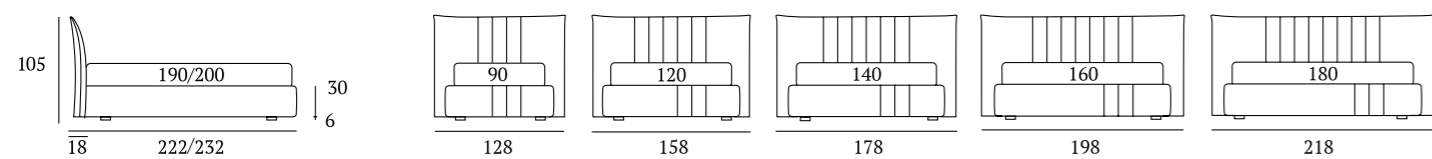

Tape

DI SERIE:
Piede in legno **Circle** h cm 6, colore wengè

AS STANDARD:
Circle wooden foot H 6 cm, colour: wenge

OPTIONAL:
Piede in legno **Circle** h cm 6-10, colori bianco, naturale, wengè
Piede in legno **Classic** h cm 10, colori bianco, naturale, wengè
Ruote **Carry**

OPTIONALS:
Circle wooden foot H 6-10 cm, colours: white, natural, wenge
Classic wooden foot H 10 cm, colours: white, natural, wenge
Carry wheels