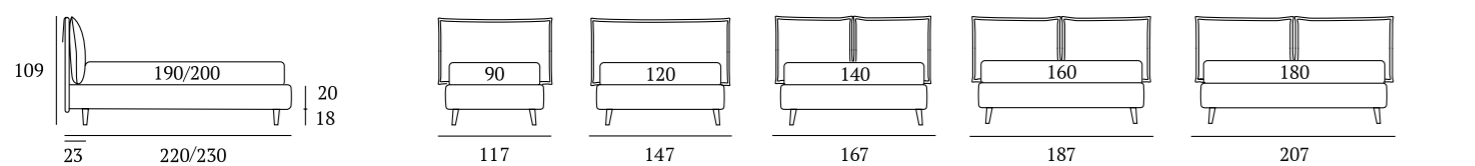

Wisp Lift

DI SERIE:
Piede in legno **Log** h cm 18, colore wengè

AS STANDARD:
Log wooden foot H 18 cm, colour: wenge

OPTIONAL:
Piedi in legno **Log, Classic** h cm 18, colori bianco, naturale, wengè
Piedi in metallo **Fine, Glam, Max** h cm 18, finiture cromo, bianco, manganese

OPTIONALS:
Log, Classic wooden feet H 18 cm, colours: white, natural, wenge
Fine, Glam, Max metal feet H 18 cm, finishes: chrome, white, manganese