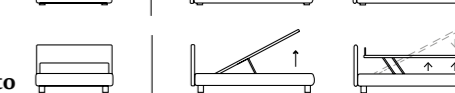

Letto compatto