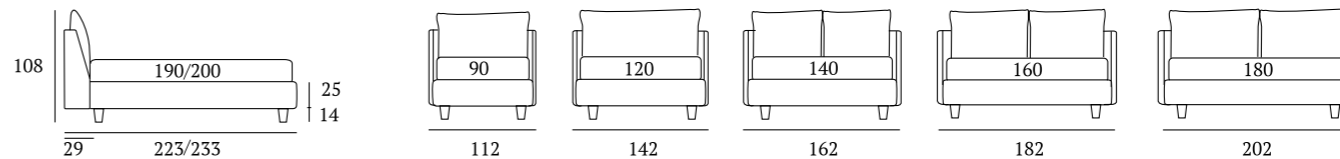

Fun Double Compatto

DI SERIE:
Piede in legno **Conic** h cm 14, colore wengè

OPTIONAL:
Piedi in legno **Conic, Log** h cm 14, colori bianco, naturale, wengè
Piedi in metallo **Glam, Peak, Max** h cm 14,
finiture cromo, bianco, manganese

AS STANDARD:
Conic wooden foot H 14 cm, colour: wenge

OPTIONALS:
Conic, Log wooden feet H 14 cm, colours: white, natural, wenge
Glam, Peak, Max metal feet H 14 cm,
finishes: chrome, white, manganese