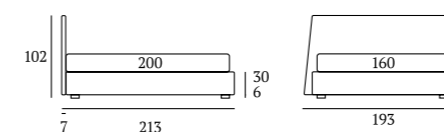

JC

/Letto
Materasso e guanciali della linea Bside
Completo lenzuola colore 243
Due cuscini decoro cm 55x45,
cuscino decoro cm 40x40
Teli arredo

/Bed
Bside mattress and pillows
Bedding set, colour 243
Two decorative cushions 55x45 cm,
decorative cushion 40x40 cm
Coverlets