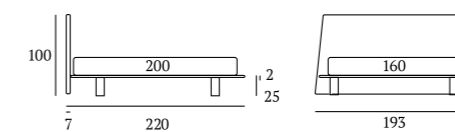

*/Free-standing bed
Jiff feet in plexiglass
Bside mattress and pillows
Bedding set, colour 138
Decorative cushion 40x40 cm with JT embroidery
and decorative cushion 60x30 cm
Coverlets*

CLEVER

/Letto Autoportante
Piede jiff in plexiglass
Materasso e guanciali della linea Bside
Completo lenzuola colore 192