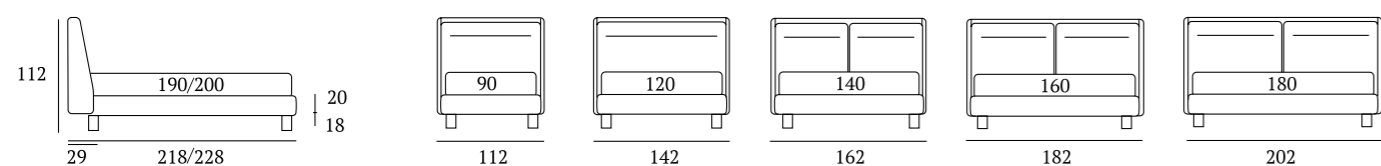

Join Lift

DI SERIE:
Piede in legno **Cubic** h cm 18, colore wengè

OPTIONAL:
Piede in legno **Cubic** h cm 18, colori bianco, naturale, grigio
Piedi in metallo **Fine, Glam, Peak, Lux, Max** h cm 18, finiture cromo, bianco, manganese
Piede in metallo **Up** h cm 18, finitura cromo

AS STANDARD:
Cubic wooden foot H 18 cm, colour: wenge

OPTIONALS:
Cubic wooden foot H 18 cm, colours: white, natural, grey
Fine, Glam, Peak, Lux, Max metal feet H 18 cm, finishes: chrome, white, manganese
Up metal foot H 18 cm, finish: chrome