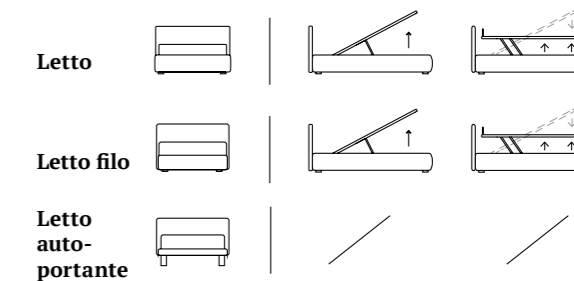

*/Free-standing bed
Jiff feet in plexiglass
Bside mattress and pillows
Bedding set, colour 138
Decorative cushion 40x40 cm with JT embroidery
and decorative cushion 60x30 cm
Coverlets*

CLEVER

/Letto Autoportante
Piede jiff in plexiglass
Materasso e guanciali della linea Bside
Completo lenzuola colore 192