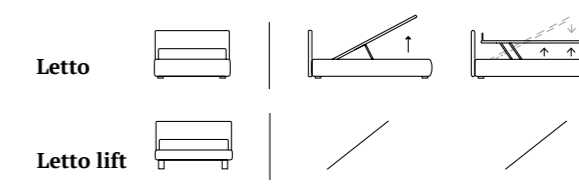

FANCY

/Letto
Materasso e guanciali della linea Bside
Completo lenzuola colore 188

/Bed
Bside mattress and pillows
Bedding set, colour 188