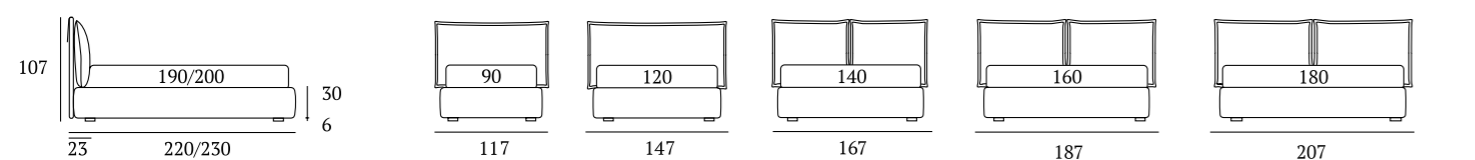

Wisp

DI SERIE:
Piede in legno **Circle** h cm 6, colore wengè

AS STANDARD:
Circle wooden foot H 6 cm, colour: wenge

OPTIONAL:
Piede in legno **Circle** h cm 6-10, colori bianco, naturale, wengè
Piede in legno **Classic** h cm 10, colori bianco, naturale, wengè
Ruote **Carry**

OPTIONALS:
Circle wooden foot H 6-10 cm, colours: white, natural, wenge
Classic wooden foot H 10 cm, colours: white, natural, wenge
Carry wheels