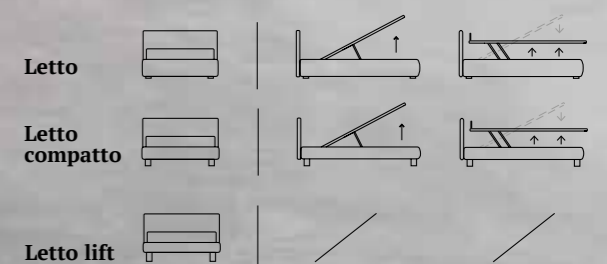

TIME

/Letto Lift
Materasso della linea Bside
Completo lenzuola colore 192
Cuscino rullo cm 60,
due cuscini decoro cm 60x30,
cuscino decoro cm 55x45,
cuscino decoro cm 40x40

/Lift bed
Bside mattress
Bedding set, colour 192
Tube cushion 60 cm,
two decorative cushions 60x30 cm,
decorative cushion 55x45 cm,
decorative cushion 40x40 cm