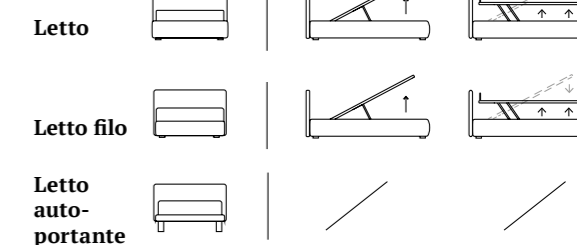

JS

/ Letto Autoportante
Piede Jiff in plexiglass
Materasso e guanciali della linea Bside
Completo lenzuola colore 37
Cuscino decoro cm 55x45,
un cuscino decoro cm 55x45 con ricamo JS,
un cuscino decoro cm 60x30 con ricamo JZ e
un cuscino decoro cm 40x40
Telo arredo

/Free-standing bed
jiff feet in plexiglass
Bside mattress and pillows
Bedding set, colour 37
Decorative cushion 55x45 cm,
decorative cushion 55x45 cm with JS embroidery,
decorative cushion 60x30 cm with JZ embroidery and
decorative cushion 40x40 cm
Coverlet

Bed JS - J Collection

JS estetica forte e decisa

JS, for bold and determined aesthetics

JS

/Letto
Materasso e guanciali della linea Bside
Completo lenzuola colore 281
Due cuscini decoro cm 60x30 con ricamo JZ,
un cuscino decoro cm 55x45,
un cuscino cm 40x40 con ricamo JS e
un cuscino decoro cm 40x40
Teli arredo

/Bed
Bside mattress and pillows
Bedding set, colour 281
Two decorative cushions 60x30 cm with JZ embroidery,
decorative cushion 55x45 cm,
decorative cushion 40x40 cm with JS embroidery and
decorative cushion 40x40 cm
Coverlets