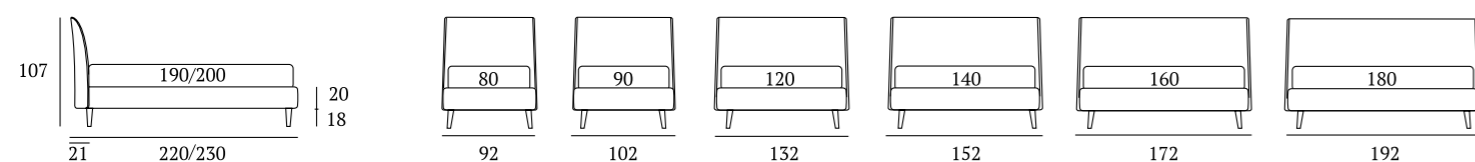

Time Lift

DI SERIE:
Piede in legno **Log** h cm 18, colore wengè

AS STANDARD:
Log wooden foot H 18 cm, colour: wenge

OPTIONAL:
Piedi in legno **Log, Classic** h cm 18, colori bianco, naturale, wengè
Piedi in metallo **Fine, Glam, Peak, Lux** h cm 18, finiture cromo, bianco, manganese

OPTIONALS:
Log, Classic wooden feet H 18 cm, colours: white, natural, wenge
Fine, Glam, Peak, Lux metal feet H 18 cm, finishes: chrome, white, manganese