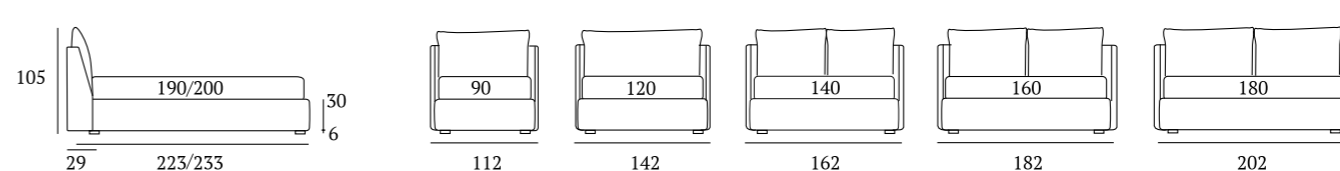

Fun Double

DI SERIE:
Piede in legno **Circle** h cm 6, colore wengè

OPTIONAL:
Piedi in legno **Circle** h cm 6-10, colori bianco, naturale, wengè
Piede in metallo **Steel** h cm 5, finitura cromo
Ruote **Carry**

AS STANDARD:
Circle wooden foot H 6 cm, colour: wenge

OPTIONALS:
Circle wooden foot H 6-10 cm, colours: white, natural, wenge
Steel metal foot H 5 cm, finish: chrome
Carry wheels