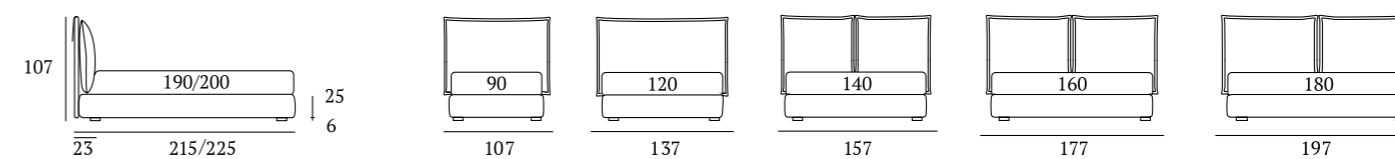

Wisp Filo

DI SERIE:
Piede in legno **Circle** h cm 6, colore wengè

AS STANDARD:
Circle wooden foot H 6 cm, colour: wenge

OPTIONAL:
Piede in legno **Circle** h cm 6-10, colori bianco, naturale, wengè
Piede in legno **Classic** h cm 10, colori bianco, naturale, wengè
Ruote **Carry**

OPTIONALS:
Circle wooden foot H 6-10 cm, colours: white, natural, wenge
Classic wooden foot H 10 cm, colours: white, natural, wenge
Carry wheels