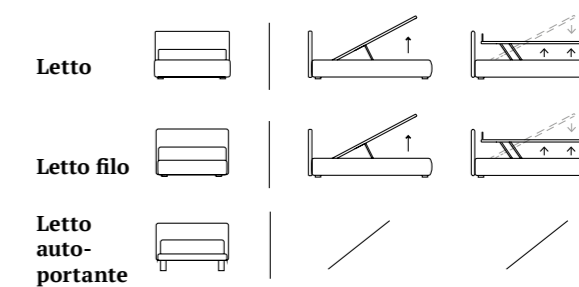

JC

/Letto
Materasso e guanciali della linea Bside
Completo lenzuola colore 243
Due cuscini decoro cm 55x45,
cuscino decoro cm 40x40
Teli arredo

/Bed
Bside mattress and pillows
Bedding set, colour 243
Two decorative cushions 55x45 cm,
decorative cushion 40x40 cm
Coverlets