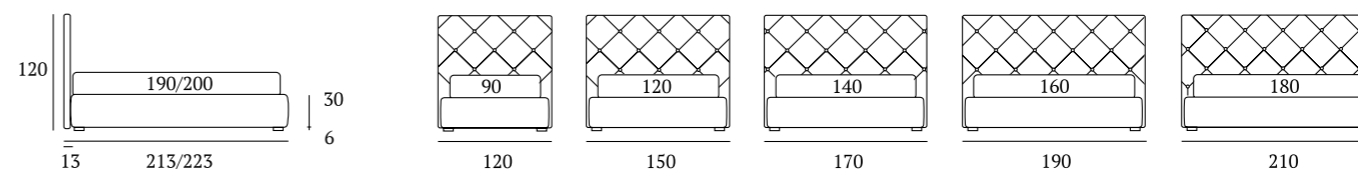

Diamond

DI SERIE:
Piede in legno **Circle** h cm 6, colore wengè

AS STANDARD:
Circle wooden foot H 6 cm, colour: wenge

OPTIONAL:
Piede in legno **Circle** h cm 6-10, colori bianco, naturale, wengè
Piede in legno **Classic** h cm 10, colori bianco, naturale, wengè

OPTIONALS:
Circle wooden foot H 6-10 cm, colours: white, natural, wenge
Classic wooden foot H 10 cm, colours: white, natural, wenge