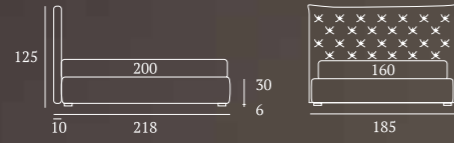

TENDER

/Letto
Piede Cubic in legno colore grigio
Materasso e guanciali della linea Bside
Completo lenzuola colore 36
Due cuscini decoro cm 60x30 e cuscino
decoro cm 40x40

/Bed
Cubic feet in wood, grey
Bside mattress and pillows
Bedding set, colour 36
Two decorative cushions 60x30 cm and
decorative cushion 40x40 cm