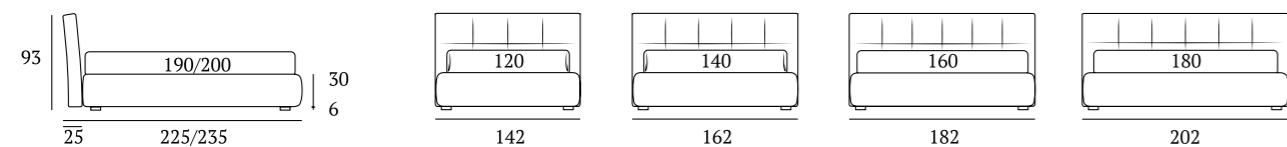

OPTIONALS:
Jiff plexiglass foot H 19 cm
Top foot H 18-23 cm, finish: satin
Hang, Gate, Glam metal feet H 24 cm, finishes: chrome, white, manganese

Contemporary

DI SERIE:
Piede in legno **Cubic** h cm 6, colore wengè