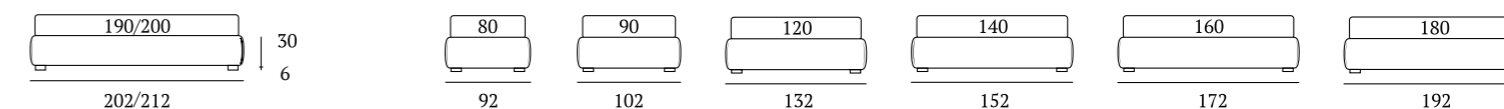

OPTIONALS:
Circle wooden foot H 6-10 cm, colours: white, natural, wenge
Classic wooden foot H 10 cm, colours: white, natural, wenge
Carry wheels

Sommier

DI SERIE:
Piede in legno **Cubic** h cm 6, colore wengè