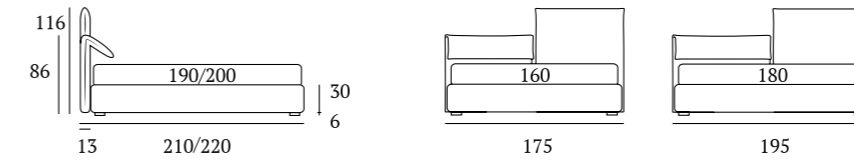

Sharp

DI SERIE:
Piede in legno **Cubic** h cm 6, colore wengè

AS STANDARD:
Cubic wooden foot H 6 cm, colour: wenge

OPTIONAL:
Piede in legno **Cubic** h cm 6-10, colori bianco, naturale, grigio, wengè
Piedi in metallo **Steel** h cm 5, finitura cromo
Ruote **Carry**

OPTIONALS:
Cubic wooden foot H 6-10 cm, colours: white, natural, grey, wenge
Steel metal foot H 5 cm, finish: chrome
Carry wheels