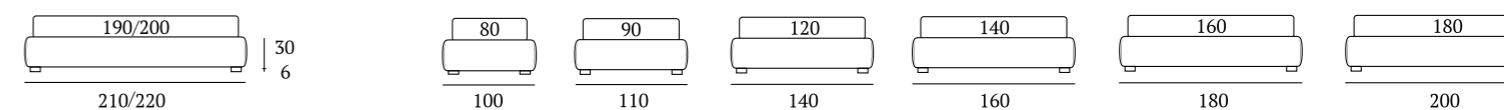

Sommier Large

DI SERIE:
Piede in legno **Cubic** h cm 6, colore wengè

AS STANDARD:
Cubic wooden foot H 6 cm, colour: wenge

OPTIONAL:
Piede in legno **Cubic** h cm 6-10, colori bianco, naturale, grigio, wengè
Piede in legno **Circle** h cm 6-10, colori bianco, naturale, wengè
Piede in legno **Classic** h cm 10, colori bianco, naturale, wengè

OPTIONALS:
Cubic wooden foot H 6-10 cm, colours: white, natural, grey, wenge
Circle wooden foot H 6-10 cm, colours: white, natural, wenge
Classic wooden foot H 10 cm, colours: white, natural, wenge