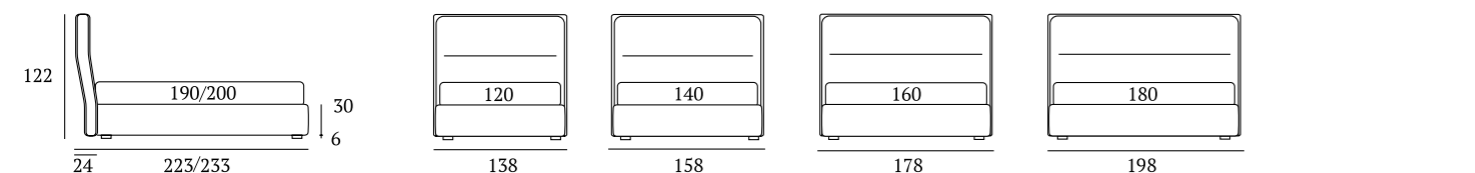

Wing

DI SERIE:
Piede in legno **Cubic** h cm 6, colore wengè

AS STANDARD:
Cubic wooden foot H 6 cm, colour: wenge

OPTIONAL:
Piedi in legno **Cubic** h cm 6-10, colori bianco, naturale, grigio, wengè

AS STANDARD:
Cubic wooden foot H 6-10 cm, colours: white, natural, grey, wenge