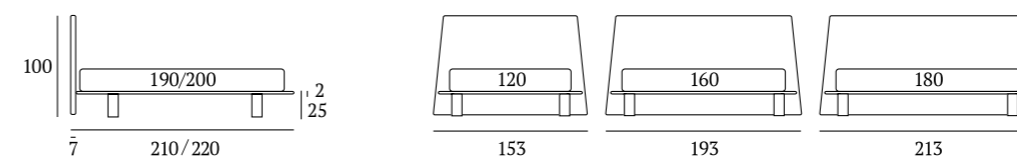

J-Collection Autoportante

DI SERIE:
Piede in Abs **Bolt** h cm 19

AS STANDARD:
Bolt ABS foot H 19 cm

OPTIONAL:
Piede in plexiglass **Jiff** h cm 19
Piede in metallo **Top** h cm 18-23, finitura satinato
Piede in metallo **Glam** h cm 24, finiture cromo, bianco manganese

OPTIONALS:
Jiff plexiglass foot H 19 cm
Top metal foot H 18-23 cm, finish: satin
Glam metal foot H 24 cm, finishes: chrome, white, manganese