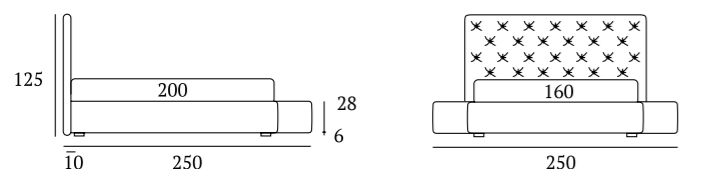

Circus

DI SERIE:
Piede ABS effetto sospeso

AS STANDARD:
Suspended-effect ABS feet