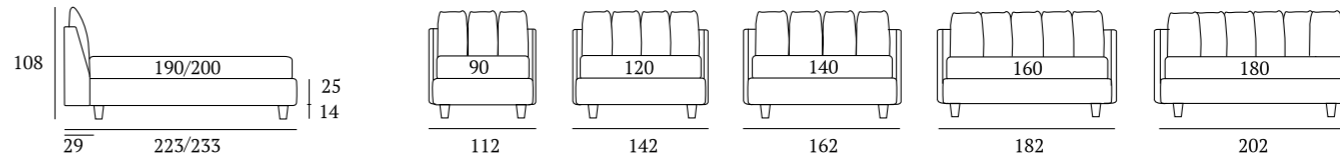

AS STANDARD:
Circle wooden foot H 6 cm, colour: wenge

OPTIONALS:
Circle wooden foot H 6-10 cm, colours: white, natural, wenge
Steel metal foot H 5 cm, finish: chrome
Carry wheels

Fun Compatto

DI SERIE:
Piede in legno **Conic** h cm 14, colore wengè