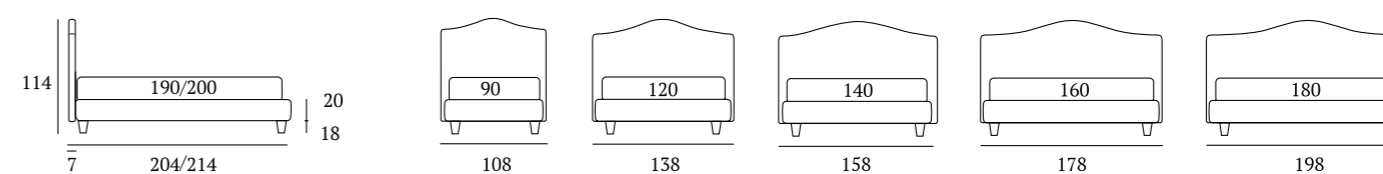

Lovely Lift

DI SERIE:
Piede in legno **Conic** h cm 18, colore wengè

OPTIONAL:
Piedi in legno **Conic, Classic** h cm 18, colori bianco, wengè, naturale

AS STANDARD:
Conic wooden foot H 18 cm, colour: wenge

OPTIONALS:
Conic, Classic wooden feet H 18 cm, colours: white, wenge, natural