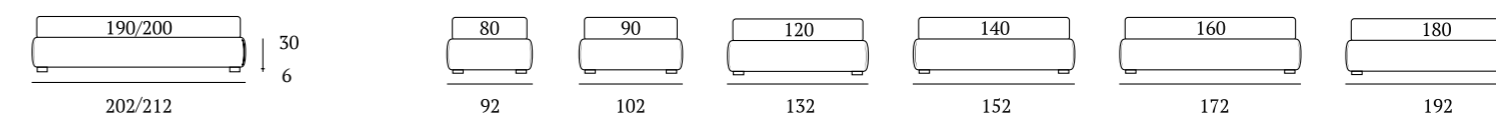

Sommier

DI SERIE:
Piede in legno **Cubic** h cm 6, colore wengè

OPTIONAL:
Piede in legno **Cubic** h cm 6-10, colori bianco, wengè, naturale, grigio
Piede in legno **Circle** h cm 6-10, colori bianco, wengè, naturale
Piede in legno **Classic** h cm 10, colori bianco, wengè, naturale
Piede in metallo **Steel** h cm 5, finitura cromo
Ruote **Carry**

AS STANDARD:
Cubic wooden foot H 6 cm, colour: wenge

OPTIONALS:
Cubic wooden foot H 6-10 cm, colours: white, wenge, natural, grey
Circle wooden foot H 6-10 cm, colours: white, wenge, natural
Classic wooden foot H 10 cm, colours: white, wenge, natural
Steel metal foot H 5 cm, finish: chrome
Carry wheels