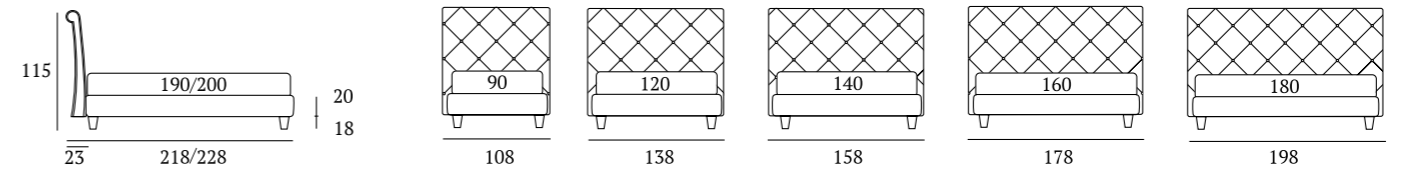

Novel Lux Lift

DI SERIE:
Piede in legno **Conic** h cm 18, colore wengè

OPTIONAL:
Piedi in legno **Conic, Classic, Log** h cm 18, colori bianco, wengè, naturale

AS STANDARD:
Conic wooden foot H 18 cm, colour: wenge

OPTIONALS:
Conic, Classic, Log wooden feet H 18 cm, colours: white, wenge, natural