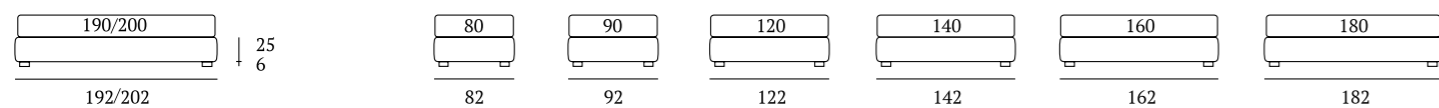

Sommier Filo