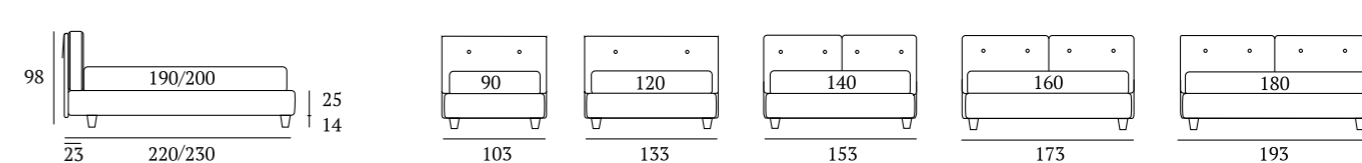

Nice Compatto

DI SERIE:
Piede in legno **Conic** h cm 14, colore wengè

OPTIONAL:
Piedi in legno **Conic, Classic** h cm 14, colori bianco, wengè, naturale
Piede in metallo **Glam** h cm 14, finiture cromo, bianco, manganese

AS STANDARD:
Conic wooden foot H 14 cm, colour: wenge

OPTIONALS:
Conic, Classic wooden feet H 14 cm, colours: white, wenge, natural
Glam metal foot H 14 cm, finishes: chrome, white, manganese