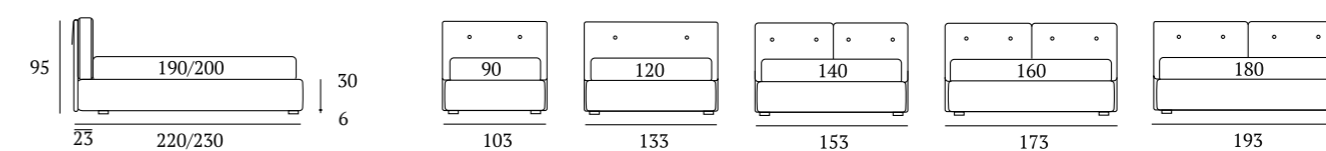

Nice

DI SERIE:
Piede in legno **Circle** h cm 6, colore wengè

OPTIONAL:
Piede in legno **Circle** h cm 6-10, colori bianco, wengè, naturale
Piede in legno **Classic** h cm 10, colori bianco, wengè, naturale
Ruote **Carry**

AS STANDARD:
Circle wooden foot H 6 cm, colour: wenge

OPTIONALS:
Circle wooden foot H 6-10 cm, colours: white, wenge, natural
Classic wooden foot H 10 cm, colours: white, wenge, natural
Carry wheels