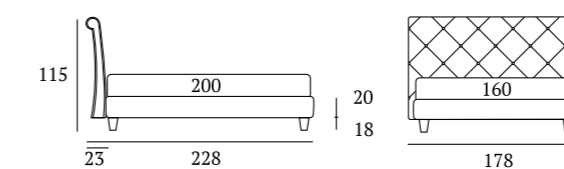

Letto Lift
Piede Classic in legno colore bianco
Materasso e guanciali della linea Bside
Completo lenzuola colore 280
Plaid Morfeo colore 1200

Lift bed
Classic feet in wood, white
Bside mattress and pillows
Bedding set, colour 280
Morfeo blanket, colour 1200