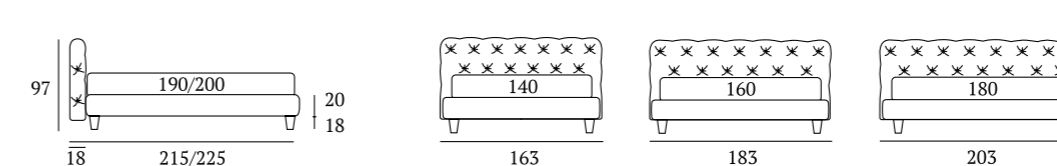

King Lift

DI SERIE:
Piede in legno **Conic** h cm 18, colore wengè

OPTIONAL:
Piedi in legno **Conic, Classic** h cm 18, colori bianco, wengè, naturale
Piede in metallo **Peak** h cm 18, finiture cromo, bianco, manganese

AS STANDARD:
Conic wooden foot H 18 cm, colour: wenge

OPTIONALS:
Conic, Classic wooden feet H 18 cm, colours: white, wenge, natural
Peak metal foot H 18 cm, finishes: chrome, white, manganese