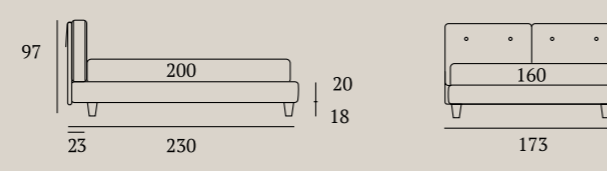

Il bordo sottolinea la purezza della forma. Il bottone irrompe nella geometria. Connubio perfetto.

Piping outlines pure forms. Buttons burst through the geometric shapes. A perfect pairing.

Letto Lift
Piede Classic in legno colore bianco
Materasso e guanciali della linea Bside
Completo lenzuola colore 01
Cuscino decoro cm 40X40 con finitura Line e bottone
Plaid Morfeo colore 1000 e colore 6100
Telo arredo

*Lift bed
Classic feet in wood, white
Bside mattress and pillows
Bedding set, colour 01
Decorative cushion 40X40 cm with Line finish and button
Morfeo blanket, colour 1000 and 6100
Coverlet*