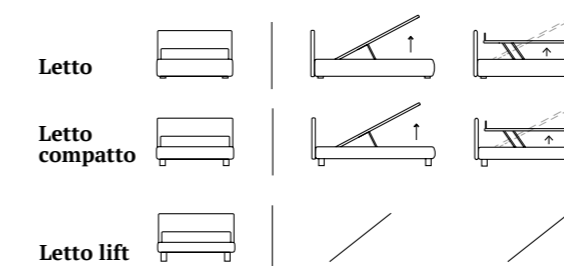

Letto Lift
Piede Classic in legno colore bianco
Materasso e guanciali della linea Bside
Completo lenzuola colore 280
Plaid Morfeo colore 1200

Lift bed
Classic feet in wood, white
Bside mattress and pillows
Bedding set, colour 280
Morfeo blanket, colour 1200