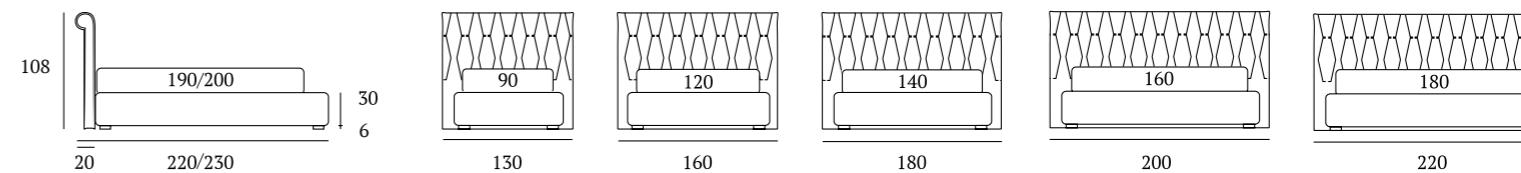

Unique

DI SERIE:
Piede in legno **Circle** h cm 6, colore wengè

OPTIONAL:
Piede in legno **Circle** h cm 6-10, colori bianco, wengè, naturale
Piede in legno **Classic** h cm 10, colori bianco, wengè, naturale

AS STANDARD:
Circle wooden foot H 6 cm, colour: wenge

OPTIONALS:
Circle wooden foot H 6-10 cm, colours: white, wenge, natural
Classic wooden foot H 10 cm, colours: white, wenge, natural