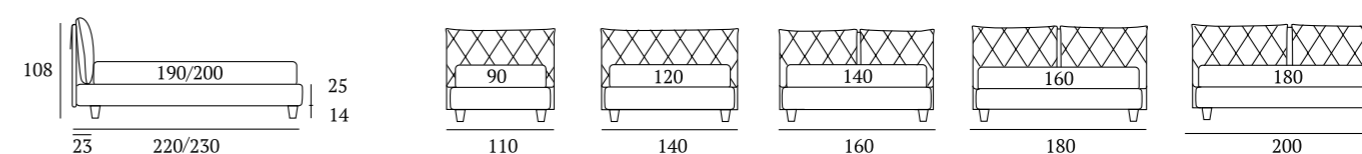

Soft Compatto

DI SERIE:
Piede in legno **Conic** h cm 14, colore wengè

OPTIONAL:
Piedi in legno **Conic, Classic, Log** h cm 14, colori bianco, wengè, naturale
Piedi in metallo **Peak** h cm 14, finiture cromo, bianco, manganese

AS STANDARD:
Conic wooden foot H 14 cm, colour: wenge

OPTIONALS:
Conic, Classic, Log wooden feet H 14 cm, colours: white, wenge, natural
Peak metal foot H 14 cm, finishes: chrome, white, manganese