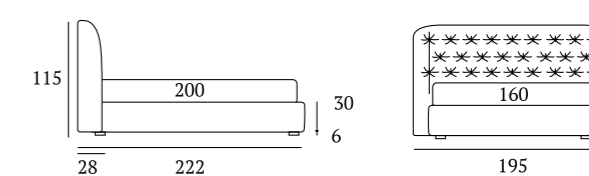

Linea avvolgente ed effetto pizzicato come interpretazione della migliore tradizione.

This embracing line and pinched effect reinterprets the best of tradition

Letto
Piede Circle in legno colore bianco
Materasso e guanciali della linea Bside
Completo lenzuola colore 01
Due cuscini decoro cm 60X30,
cuscino decoro cm 55X45 e
cuscino decoro cm 40X40
Plaid Morfeo colore 6100
Telo arredo

Bed
Circle feet in wood, white
Bside mattress and pillows
Bedding set, colour 01
Two decorative cushions 60X30 cm,
decorative cushion 55X45 cm and
decorative cushion 40X40 cm
Morfeo blanket, colour 6100
Coverlet