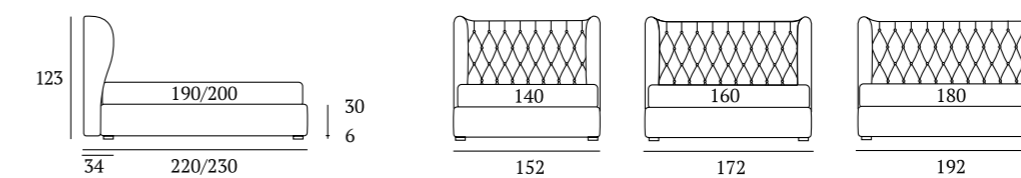

Gem

DI SERIE:
Piede in legno **Circle** h cm 6, colore wengè

OPTIONAL:
Piede in legno **Circle** h cm 6-10, colori bianco, wengè, naturale
Piede in legno **Classic** h cm 10, colori bianco, wengè, naturale
Ruote **Carry**

AS STANDARD:
Circle wooden foot H 6 cm, colour: wenge

OPTIONALS:
Circle wooden foot H 6-10 cm, colours: white, wenge, natural
Classic wooden foot H 10 cm, colours: white, wenge, natural
Carry wheels