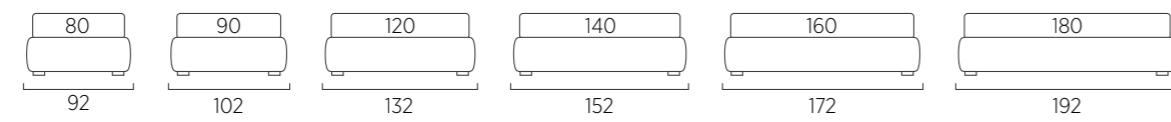

Sommier

DI SERIE:

- piede in legno Cubic h cm 6, colore wengè
- SU RICHIESTA:
- piede in legno Cubic h cm 6 colore bianco, naturale, grigio
- piede in legno Circle h cm 6 colore bianco, naturale, wengè
- ruote Carry
- ruote Roll

STANDARD:

- h 6 cm Cubic wooden feet wengè
- TO ORDER:
- h 6 cm Cubic wooden feet white, natural or grey
- h 6 cm Circle wooden feet white, natural or wengè
- Carry wheels
- Roll wheels