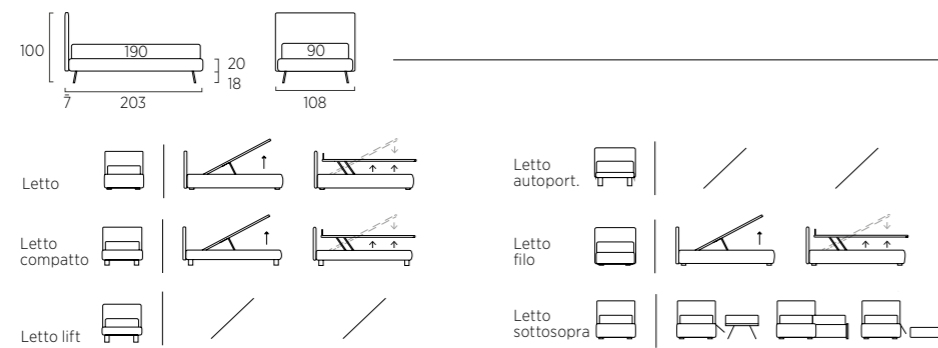

**SEGNO DI STILE
AL DI LÀ DEL
TEMPO**

A SIGN OF TIMELESS STYLE.