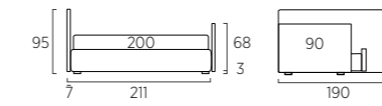

UN LETTO IN PIÙ CON IL SISTEMA FAST

AN EXTRA BED WITH THE FAST SYSTEM

Il sistema Fast è disponibile per letti singoli con materasso da cm 90X200, permette di avere a disposizione il secondo letto con materasso da cm 80X190 H cm 16. Scegliendo entrambi i materassi della linea Bside H cm 16, i piani letto si trovano allo stesso livello.

The Fast system is available for single beds with a 90X200 cm mattress, allowing for the use of a second bed with an 80X190XH 16 cm mattress. Choosing both mattresses from the Bside line with H 16 cm, the two beds are at the same height.