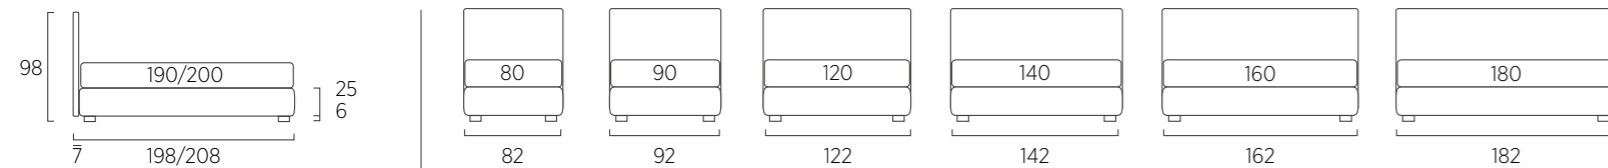

Plain Filo

* nella versione contenitore la profondità aumenta di cm 4

* in the container version the depth increases by 4 cm

DI SERIE:
- piede in legno Cubic h cm 6, colore wengè
SU RICHIESTA:
- piede in legno Cubic h cm 6, colori bianco, naturale, grigio
- piede in legno Circle h cm 6, colori bianco, naturale, wengè
- ruote Carry
- ruote Roll

STANDARD:
- h 6 cm Cubic wooden feet wengè
TO ORDER:
- h 6 cm Cubic wooden feet white, natural or grey
- h 6 cm Circle wooden feet white, natural or wengè
- Carry wheels
- Roll wheels