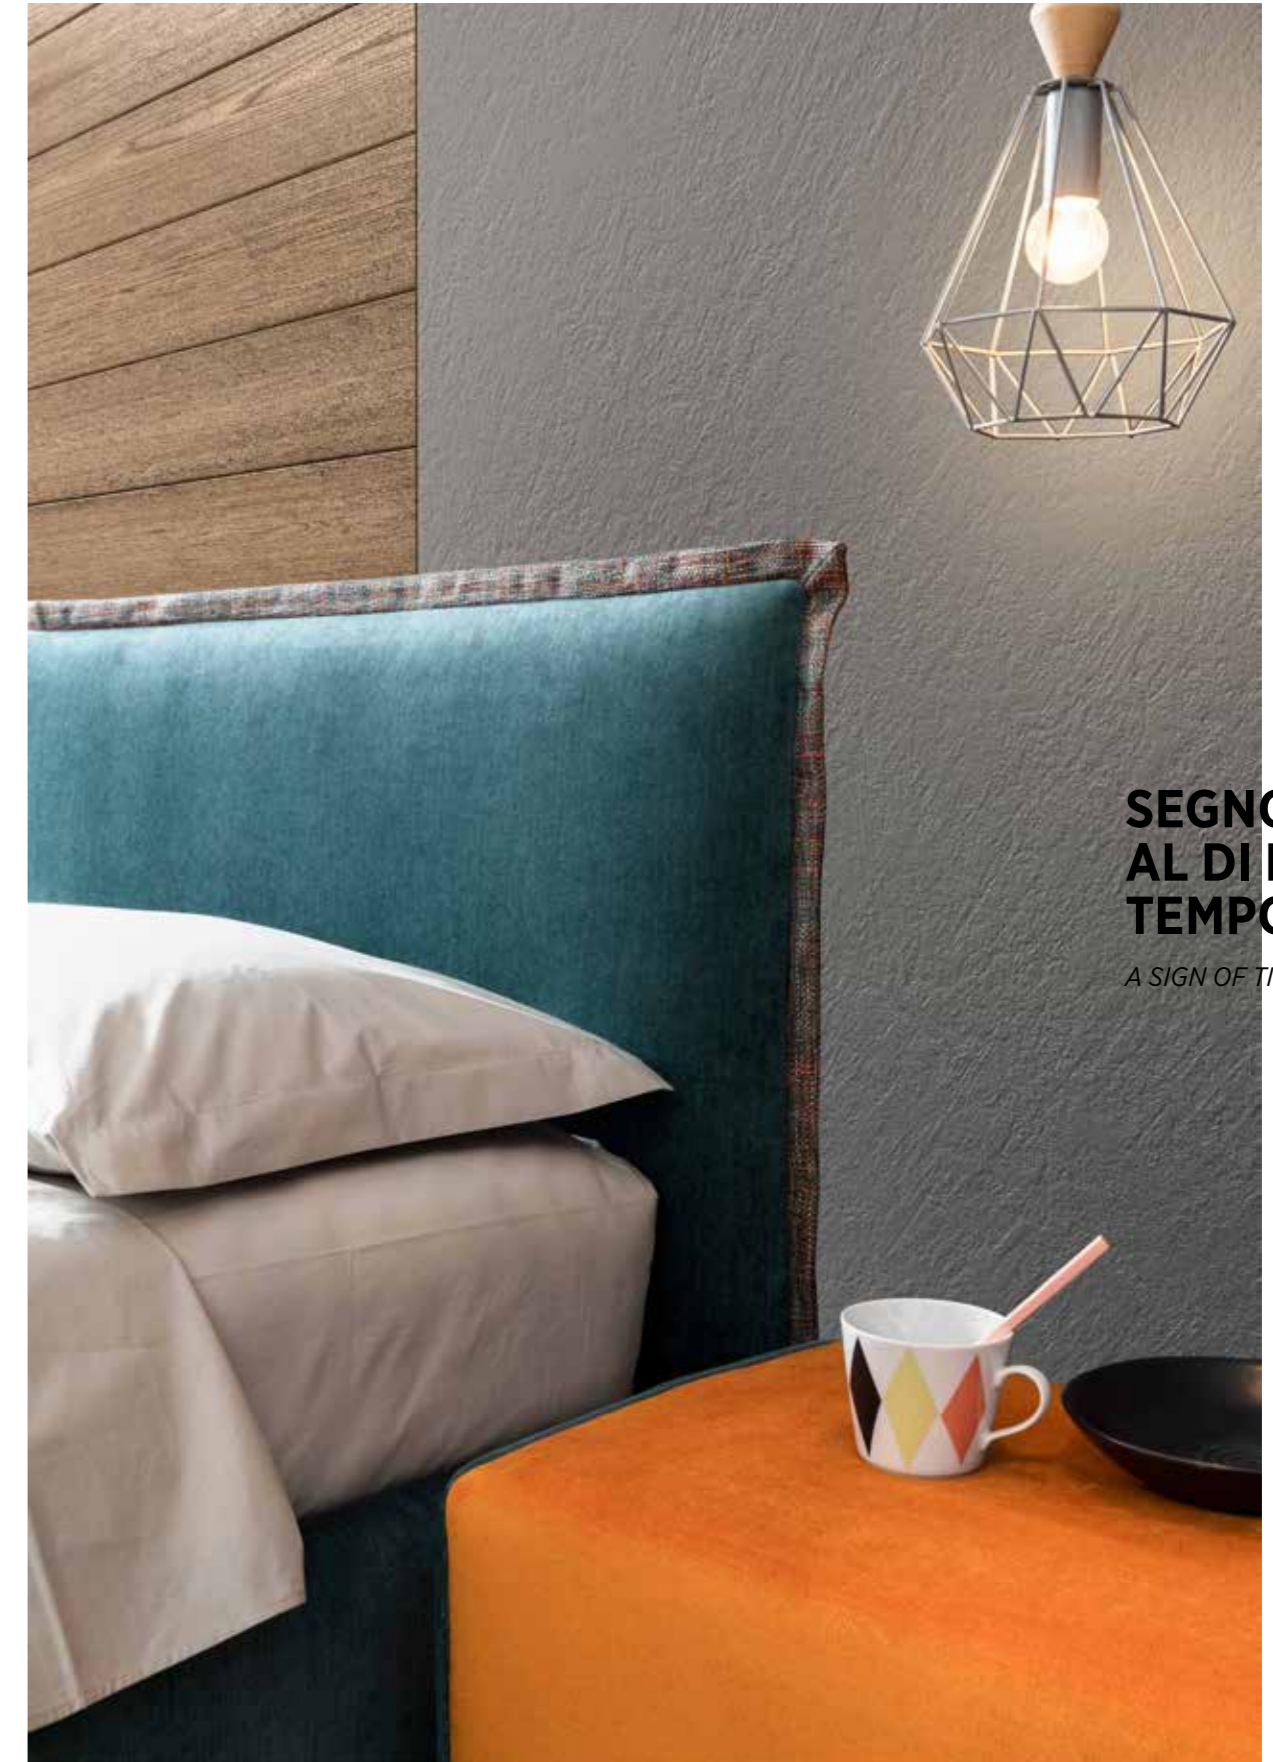

**SEGNO DI STILE
AL DI LÀ DEL
TEMPO**

A SIGN OF TIMELESS STYLE.