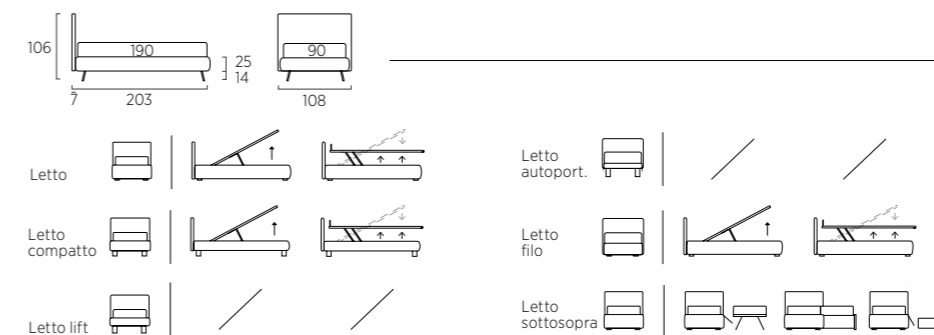

LOOP

Letto Compatto con piede Peak in metallo colore polvere. Materasso e guanciale della linea Bside, completo copripiumino colore 05. Due cuscini decoro cm 60X30 e cuscino decoro cm 40X40.

Compact bed with Peak feet in metal, dusty grey colour. Bside mattress and pillow, duvet cover set, colour 05. Two decorative cushions 60X30 cm and decorative cushion 40X40 cm.