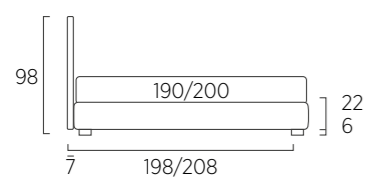

Letto struttura Filo con rete

DI SERIE:
- piede in legno Cubic h cm 6 colore wengè
SU RICHIESTA:
- piede in legno Cubic h cm 6, colori bianco, naturale, grigio
- piede in legno Circle h cm 6, colori bianco, naturale, wengè
- ruote Carry
- ruote Roll

STANDARD:
- h 6 cm Cubic wooden feet wengè
TO ORDER:
- h 6 cm Cubic wooden feet white, natural or grey
- h 6 cm Circle wooden feet white, natural or wengè
- Carry wheels
- Roll wheels