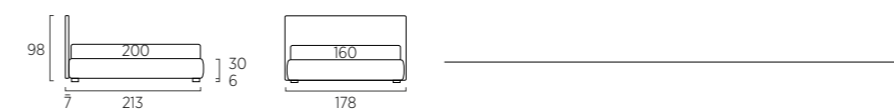

BUBBLES

Letto Lift con piede Trim in metallo colore polvere.
Materasso e guanciali della linea Bside, completo lenzuola colore 37 e 188. Due cuscini decoro cm 40X40 e cuscino decoro cm 60X30, piumotto cm 165X65, plaid Pantelleria colore 09.
Pouff Fun Ce.

*Lift bed with Trim feet in metal, dusty grey colour.
Bside mattress and pillows, bedding set, colours 37 and 188.
Two decorative cushions 40X40 cm and decorative cushion 60X30 cm, duvet 165X65, Pantelleria blanket, colour 09.
Fun Ce footstool.*