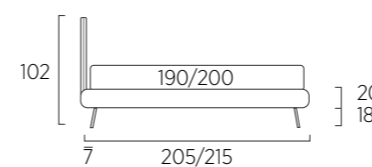

Twist Lift

DI SERIE:
- piede in legno Log h cm 18, colore wengè
SU RICHIESTA:
- piede in legno Log h cm 18, colori bianco, naturale
- piede in legno Conic h cm 18, colori bianco, naturale, wengè
- piede in metallo Top h cm 18, finitura satinato, otto colori
- piede in metallo Basic, Glam, Peak, Trim, Mark e Wily h cm 18, finitura cromo, otto colori

STANDARD:
- h 18 cm Log wooden feet wengè
TO ORDER:
- h 18 cm Log wooden feet white, natural colours
- h 18 cm Conic wooden feet white, natural and wengè colours
- h 18 cm Top steel feet, eight colours
- h 18 cm Basic, Glam, Peak, Trim, Mark and Wily steel feet, chrome finish, eight colours