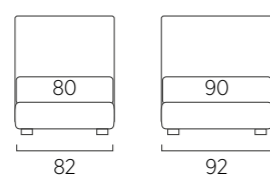

Letto struttura Filo con rete

DI SERIE:
- piede in legno Cubic h cm 6 colore wengè
SU RICHIESTA:
- piede in legno Cubic h cm 6, colori bianco, naturale, grigio
- piede in legno Circle h cm 6, colori bianco, naturale, wengè
- ruote Carry
- ruote Roll

STANDARD:
- h 6 cm Cubic wooden feet wengè
TO ORDER:
- h 6 cm Cubic wooden feet white, natural or grey
- h 6 cm Circle wooden feet white, natural or wengè
- Carry wheels
- Roll wheels