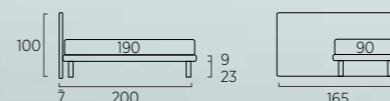

PLAIN

Letto Autoportante laterale sinistro con piede Wily in metallo colore ginestra. Materasso e guanciaie della linea Bside, completo lenzuola colore 36. Cover Love. Due cuscini decoro cm 40X40, piumotto cm 165X135.

Left sided free-standing bed with Wily feet in metal, laburnum yellow colour. Bside mattress and pillow, bedding set, colour 36. Cover Love. Two decorative cushions 40X40 cm, duvet 165X135 cm.