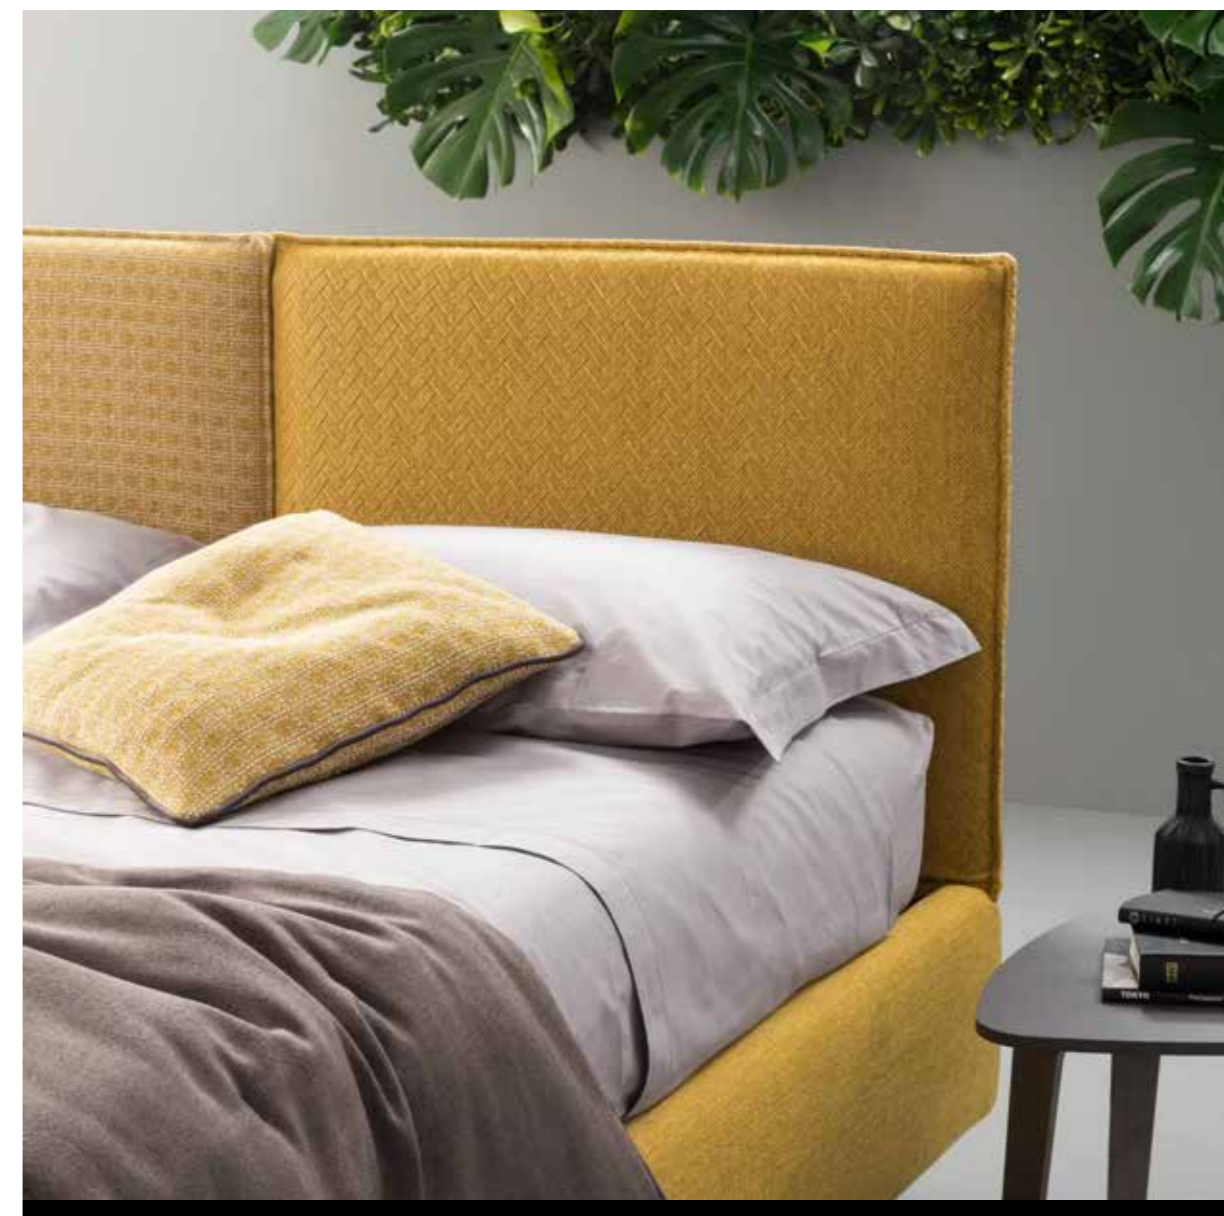

UTILIZZO CREATIVO DEI TESSUTI PER SOLUZIONI DAL CARATTERE DISTINTIVO

*CREATIVE USE OF FABRICS FOR
DISTINCTIVE SOLUTIONS*