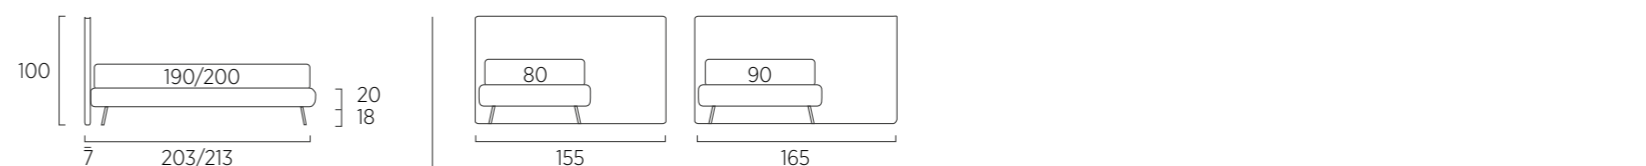

Plain Lift laterale dx/sx

DI SERIE:
- piede in legno Log h cm 18, colore wengè
SU RICHIESTA:
- piede in legno Log h cm 18, colori bianco, naturale
- piede in legno Conic h cm 18, colori bianco, naturale, wengè
- piede in metallo Top h cm 18, finitura satinato, otto colori
- piede in metallo Basic, Glam, Peak, Trim, Mark e Wily h cm 18, finitura cromo, otto colori

STANDARD:
- h 18 cm Log wooden feet wengè
TO ORDER:
- h 18 cm Log wooden feet white, natural colours
- h 18 cm Conic wooden feet white, natural and wengè colours
- h 18 cm Top steel feet, eight colours
- h 18 cm Basic, Glam, Peak, Trim, Mark and Wily steel feet, chrome finish, eight colours