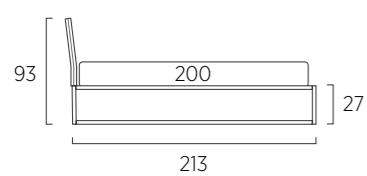

Letto Frame Twist