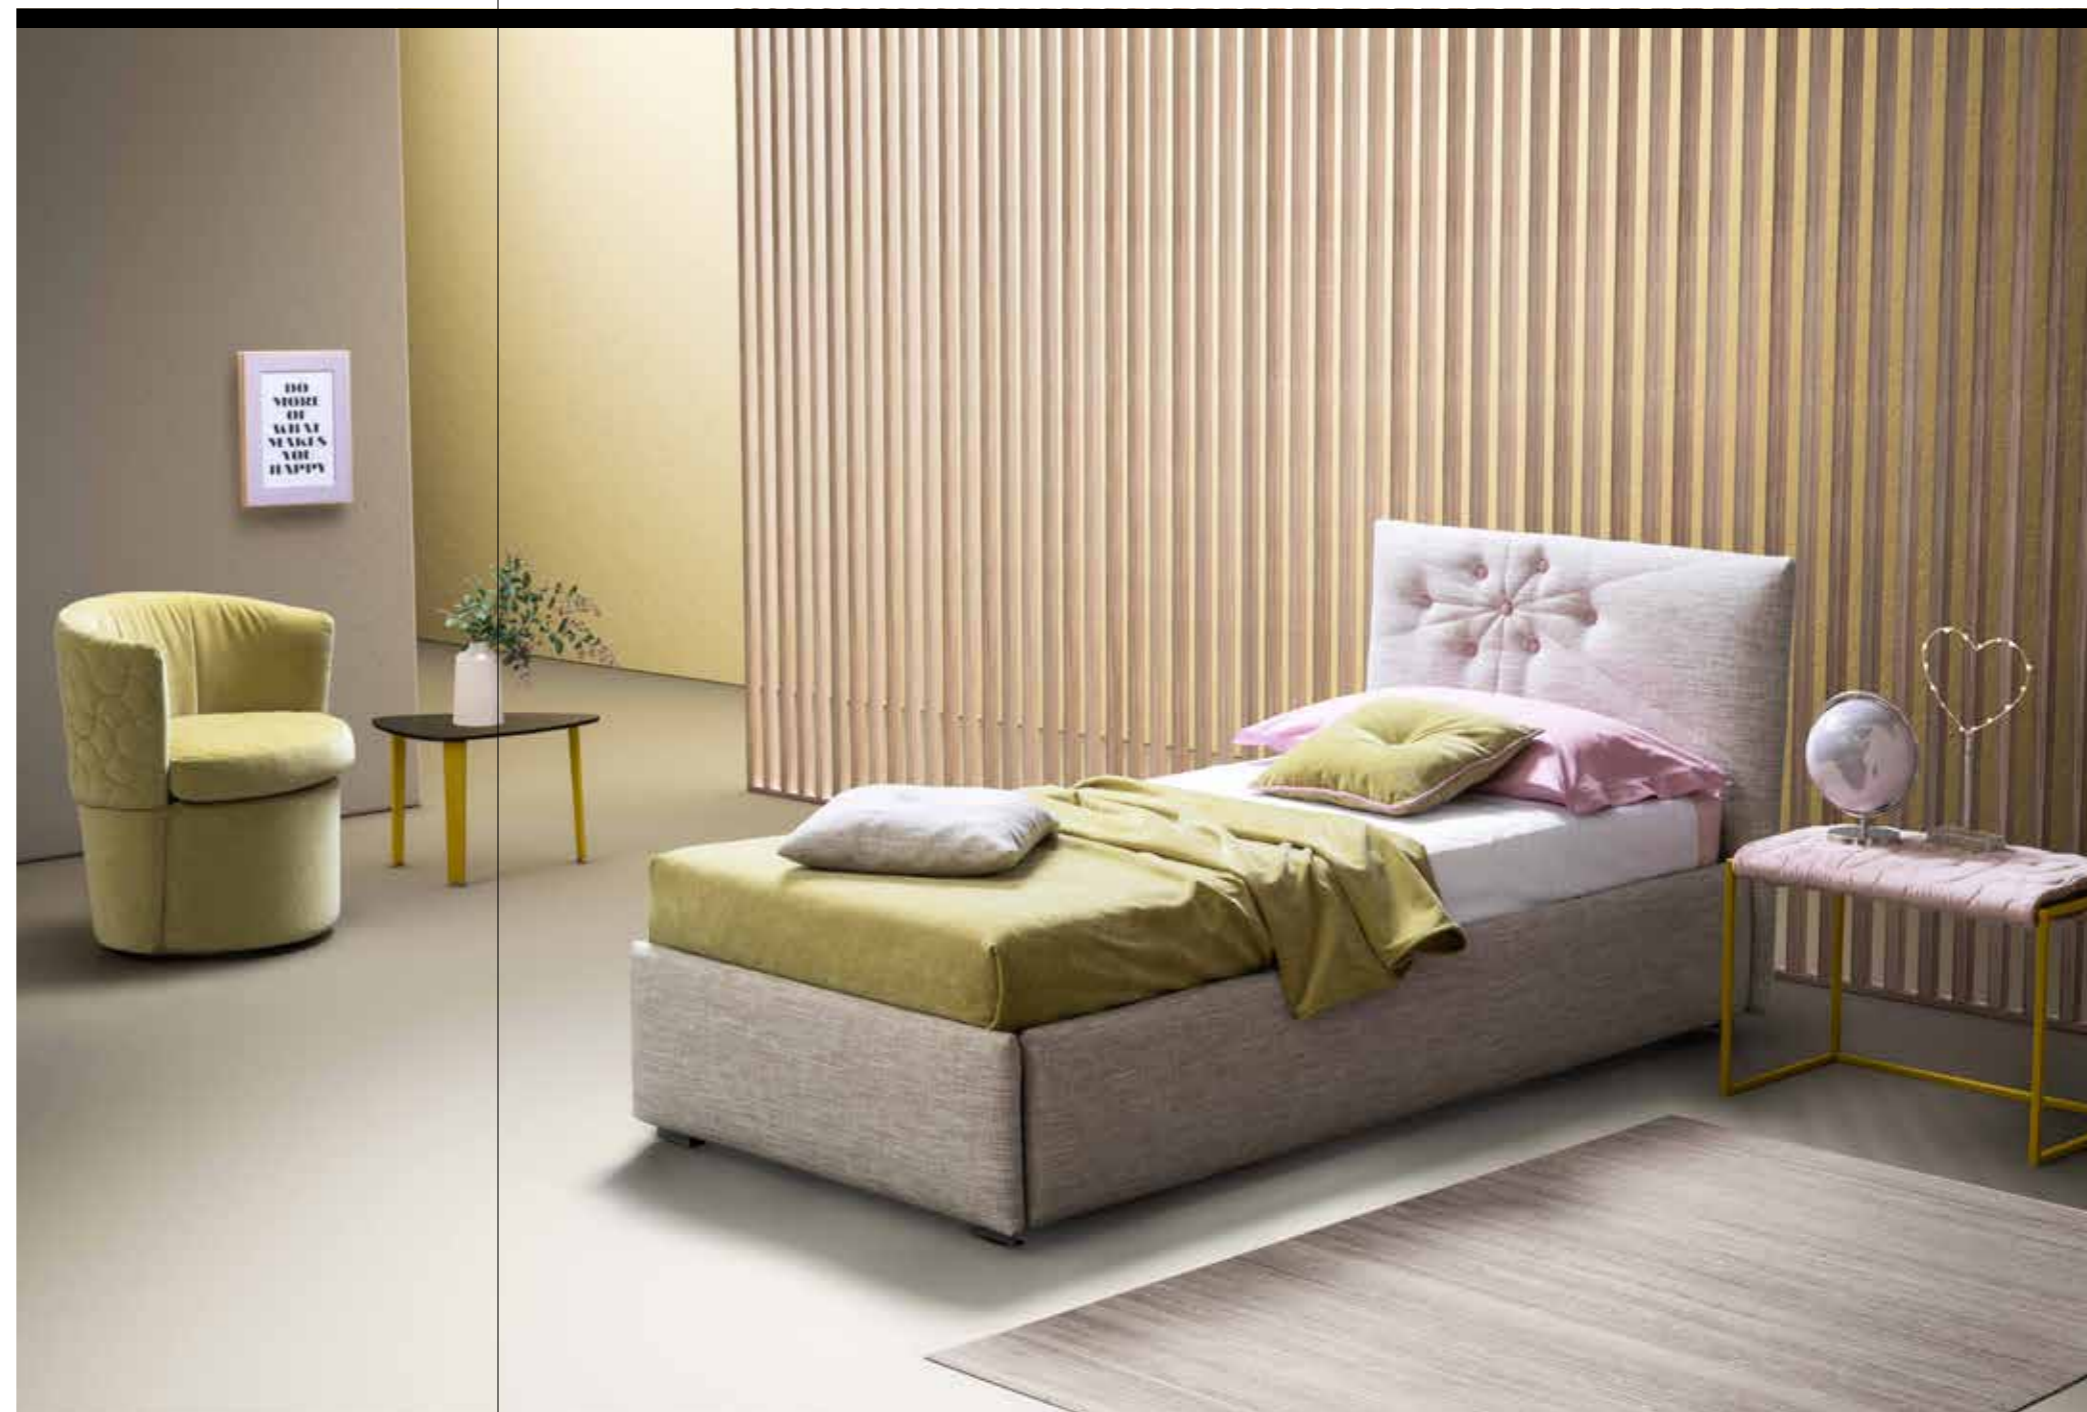

#01 La cura del dettaglio contraddistingue ogni prodotto.

The attention to detail distinguishes each and every product.

#02 Panca Frame in metallo verniciato colore oliva con rivestimento in tessuto reversibile e trapunta Dream.

Frame bench in olive colour painted metal with reversible fabric lining and Dream quilting.

#01

#02

SOLUZIONI INEDITE PER ARREDARE

*ORIGINAL SOLUTIONS FOR
FURNISHING*

BLOOM

Letto Sottosopra con sistema Fast. Materasso e guanciaie della linea Bside, completo lenzuola colore 01 e 05. Cuscino decoro cm 40X40 e cuscino decoro cm 40X40 con finitura Line e bottone, telo arredo. Poltroncina Peggy con trapunta Dream, tavolino Leaf H cm 37 con piede colore oliva. Panca Frame cm 65 colore oliva con trapunta Dream.

Upside-down bed with Fast system. Bside mattress and pillow, bedding set, colours 01 and 05. Decorative cushion 40X40 cm and decorative cushion 40X40 cm with Line finish and button, coverlet. Peggy armchair with Dream quilting, Leaf occasional table H 37 cm with feet, olive colour. Frame bench 65 cm, olive colour with Dream quilting.