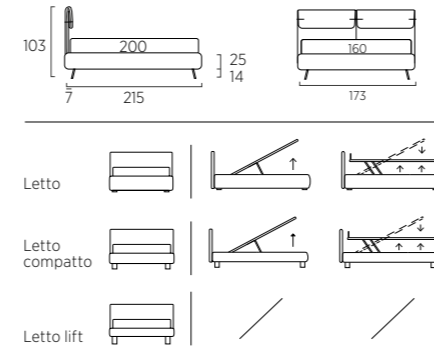

CLIP

Letto Compatto con trapunta Band e accessorio Gap colore seta e con piede Basic in metallo colore seta. Materasso e guanciali della linea Bside, completo lenzuola colore 182 e 280. Due cuscini decoro cm 40X40 con finitura Line, due comodini Bent colore seta.

Scaletta colore cobalto.

Compact bed with Band quilting and Gap accessory, silk colour with Basic feet in metal, silk colour. Bside mattress and pillows, bedding set, colours 182 and 280. Two decorative cushions 40X40 cm with Line finish, two bedside tables, silk colour. Ladder, cobalt colour.