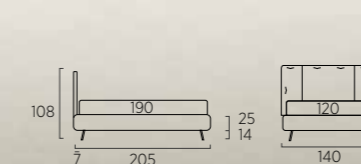

DRESS

Letto Compatto con piede Mark in metallo colore polvere.
Materasso e guanciaie della linea Bside, completo lenzuola
colore 281 e 280. Due cuscini decoro cm 40X40 con bottone e
cuscino decoro cm 40X40, telo arredo. Tasca velcrabile.
Comodino Bent colore polvere.

*Compact bed with Mark feet in metal, dusty grey colour.
Bside mattress and pillow, bedding set, colours 281 and 280. Two
decorative cushions 40X40 cm and decorative cushion 40X40 cm,
coverlet. Velcro pocket.
Bent bedside table, dusty grey colour.*

Poltroncina Sasha con piede Basic in metallo
colore polvere e cuscino decoro cm 40X40.

*Sasha armchair with Basic feet in metal, dusty
grey colour and decorative cushion 40X40 cm.*