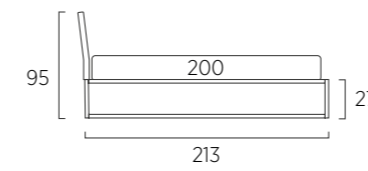

Letto Frame Dress