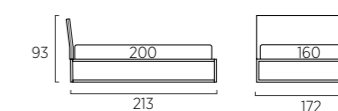

COMBINAZIONI D'EFFETTO

COMBINATIONS
THAT MAKE AN IMPACT