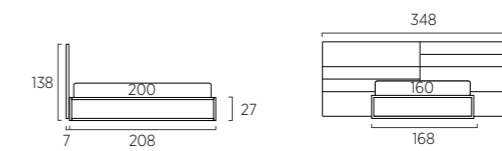

PERFETTA SINTONIA DI FINITURE E COMPLEMENTI

*A PERFECT HARMONY OF
FINISHES AND ACCESSORIES*