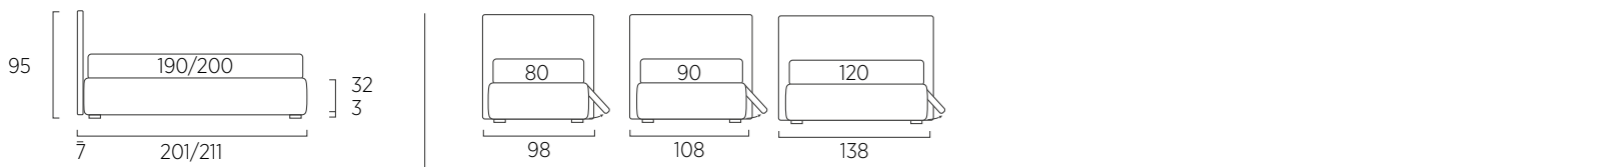

Plain Sottosopra

DI SERIE:
- piede strutturale in metallo

STANDARD:
- metal structural feet