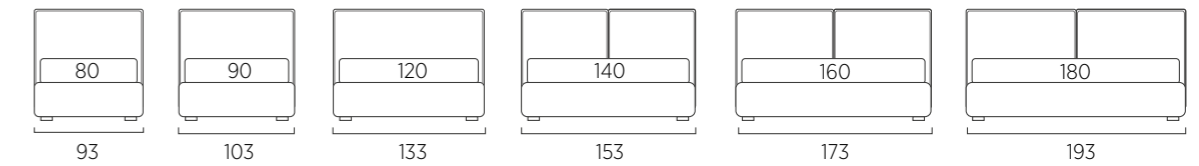

DI SERIE:
- piede in legno Cubic h cm 6, colore wengè
SU RICHIESTA:
- piede in legno Cubic h cm 6, colori bianco, naturale, grigio
- piede in legno Circle h cm 6, colori bianco, naturale, wengè
- ruote Carry
- ruote Roll

STANDARD:
- h 6 cm Cubic wooden feet wengè
TO ORDER:
- h 6 cm Cubic wooden feet white, natural or grey
- h 6 cm Circle wooden feet white, natural or wengè
- Carry wheels
- Roll wheels