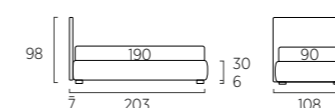

RIFT

Letto con piede Circle in legno colore naturale. Materasso e guanciale della linea Bside, completo lenzuola colore 275, piumotto cm 165X65. Pouff Tic-Tac cm 40X40 con tasca. Contenitore Frame cm 45 colore polvere con sacca bicolore.

Bed with Circle feet in wood, natural colour. Bside mattress and pillow, bedding set, colour 275, duvet 165x65 cm. Tic-Tac footstool 40x40 cm with pocket. Frame storage unit 45 cm, dusty grey colour with two-tone bag.

LETTI CONTENITORE: DINAMISMO FUNZIONALE

I letti della collezione si possono realizzare con vano contenitore che permette di sfruttare al meglio lo spazio. Si possono scegliere diverse tipologie di sistema alzarete (Pivot, Rise, Logical) e fondi contenitore (fondo a piani estraibili e sistema fondo pratico).

STORAGE BEDS: FUNCTIONAL DYNAMISM

The collection's beds can be configured with a storage compartment that allows you to make the most of the available space. Different types of frame lift-up mechanisms (Pivot, Rise or Logical) and storage bases (base with pull-out shelves and a practical base system) can be selected.

Letto