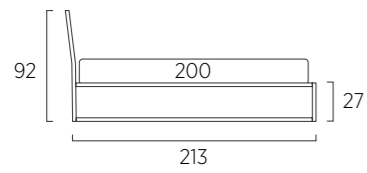

Letto Frame