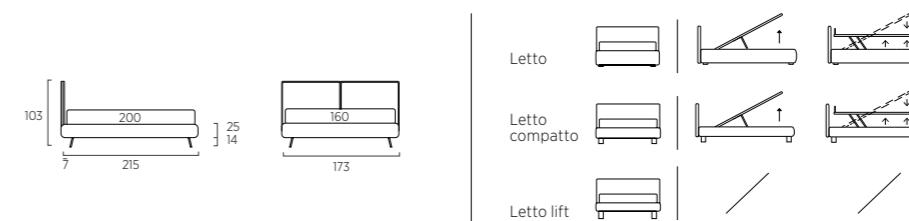

UTILIZZO CREATIVO DEI TESSUTI PER SOLUZIONI DAL CARATTERE DISTINTIVO

*CREATIVE USE OF FABRICS FOR
DISTINCTIVE SOLUTIONS*