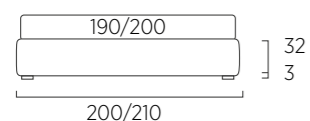

Sommier Sottosopra

DI SERIE:
- piede strutturale in metallo

STANDARD:
- metal structural feet