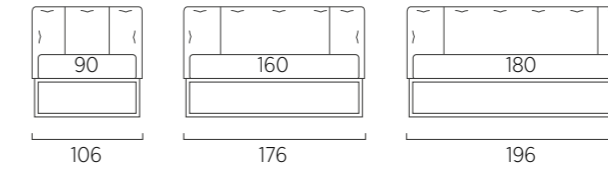

Letto Frame Dress