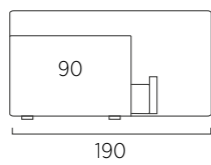

Plain Dormeuse Sottosopra con sistema Fast laterale dx/sx

DI SERIE:
- piede strutturale in metallo

STANDARD:
- metal structural feet