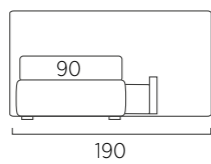

Plain Sottosopra con sistema Fast laterale dx/sx

DI SERIE:
- piede strutturale in metallo

STANDARD:
- metal structural feet