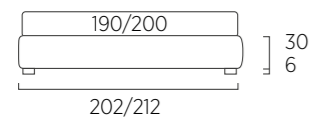

Sommier

DI SERIE:

- piede in legno Cubic h cm 6, colore wengè
- SU RICHIESTA:
- piede in legno Cubic h cm 6 colore bianco, naturale, grigio
- piede in legno Circle h cm 6 colore bianco, naturale, wengè
- ruote Carry
- ruote Roll

STANDARD:

- h 6 cm Cubic wooden feet wengè
- TO ORDER:
- h 6 cm Cubic wooden feet white, natural or grey
- h 6 cm Circle wooden feet white, natural or wengè
- Carry wheels
- Roll wheels