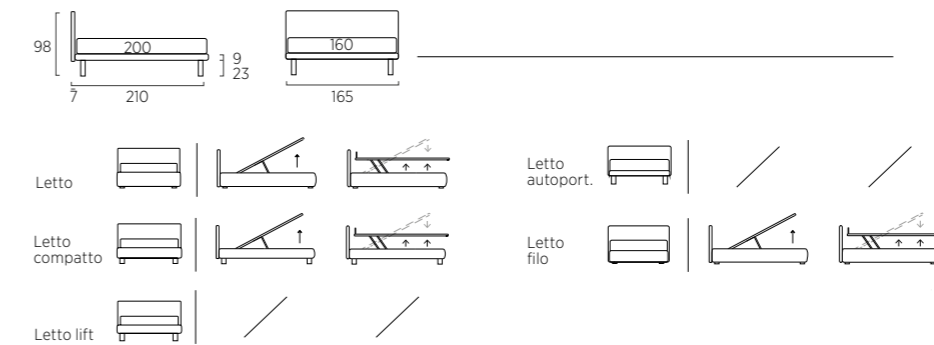

**ACCESSORI FORTEMENTE
CARATTERIZZANTI
CHE COMBINANO
FUNZIONALITÀ E DESIGN.**

*DISTINGUISHING ACCESSORIES THAT
COMBINE FUNCTIONALITY AND DESIGN.*