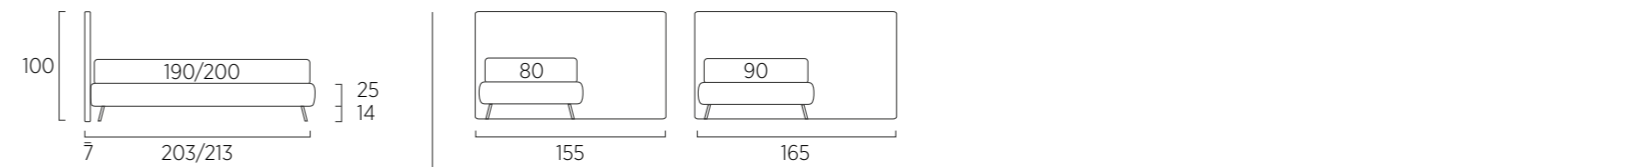

Plain Compatto laterale dx/sx

DI SERIE:
- piede in legno Log h cm 14, colore wengè
SU RICHIESTA:
- piede in legno Log h cm 14, colori bianco, naturale
- piede in legno Conic h cm 14, colori bianco, naturale, wengè
- piede in metallo Basic, Glam, Peak, Trim, Mark e Wily h cm 14, finitura cromo, otto colori

STANDARD:
- h 14 cm Log wooden feet wengè
TO ORDER:
- h 14 cm Log wooden feet white, natural colours
- h 14 cm Conic wooden feet white, natural and wengè colours
- h 14 cm Basic, Glam, Peak, Trim, Mark and Wily steel feet, chrome finish, eight colours