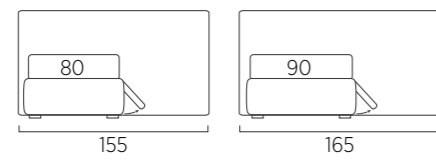

Plain Sottosopra laterale dx/sx

DI SERIE:
- piede strutturale in metallo

STANDARD:
- metal structural feet