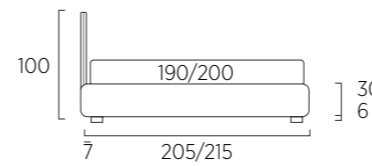

Twist

DI SERIE:
- piede in legno Cubic h cm 6, colore wengè
SU RICHIESTA:
- piede in legno Cubic h cm 6, colori bianco, naturale, grigio
- piede in legno Circle h cm 6, colori bianco, naturale, wengè
- ruote Carry
- ruote Roll

STANDARD:
- h 6 cm Cubic wooden feet wengè
TO ORDER:
- h 6 cm Cubic wooden feet white, natural or grey
- h 6 cm Circle wooden feet white, natural or wengè
- Carry wheels
- Roll wheels