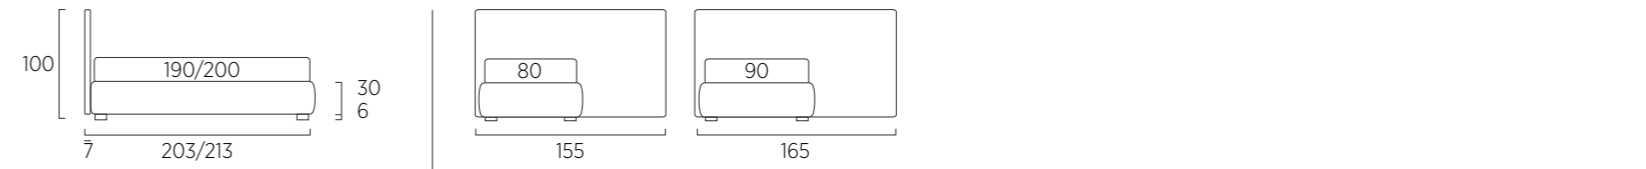

Plain laterale dx/sx

DI SERIE:
- piede in legno Cubic h cm 6, colore wengè
SU RICHIESTA:
- piede in legno Cubic h cm 6, colori bianco, naturale, grigio
- piede in legno Circle h cm 6, colori bianco, naturale, wengè
- ruote Carry
- ruote Roll

STANDARD:
- h 6 cm Cubic wooden feet wengè
TO ORDER:
- h 6 cm Cubic wooden feet white, natural or grey
- h 6 cm Circle wooden feet white, natural or wengè
- Carry wheels
- Roll wheels