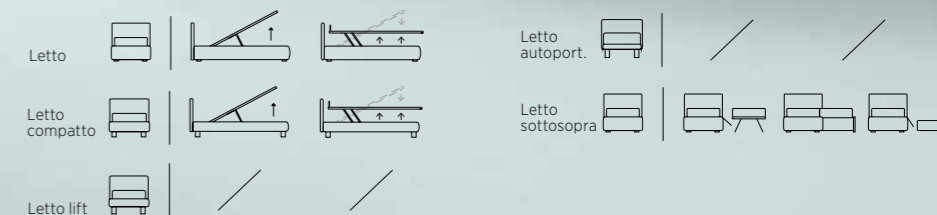

PLAIN

Letto Autoportante laterale sinistro con piede Wily in metallo colore ginestra. Materasso e guanciaie della linea Bside, completo lenzuola colore 36. Cover Love. Due cuscini decoro cm 40X40, piumotto cm 165X135.

Left sided free-standing bed with Wily feet in metal, laburnum yellow colour. Bside mattress and pillow, bedding set, colour 36. Cover Love. Two decorative cushions 40X40 cm, duvet 165X135 cm.