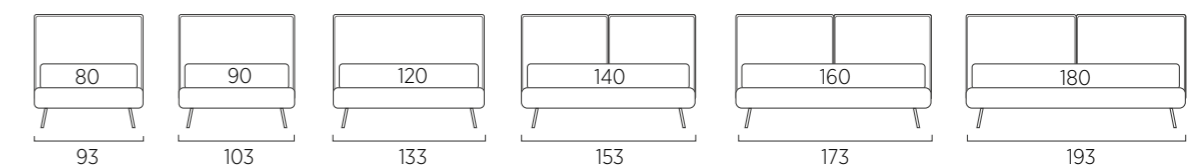

Twist Lift

DI SERIE:
- piede in legno Log h cm 18, colore wengè
SU RICHIESTA:
- piede in legno Log h cm 18, colori bianco, naturale
- piede in legno Conic h cm 18, colori bianco, naturale, wengè
- piede in metallo Top h cm 18, finitura satinato, otto colori
- piede in metallo Basic, Glam, Peak, Trim, Mark e Wily h cm 18, finitura cromo, otto colori

STANDARD:
- h 18 cm Log wooden feet wengè
TO ORDER:
- h 18 cm Log wooden feet white, natural colours
- h 18 cm Conic wooden feet white, natural and wengè colours
- h 18 cm Top steel feet, eight colours
- h 18 cm Basic, Glam, Peak, Trim, Mark and Wily steel feet, chrome finish, eight colours