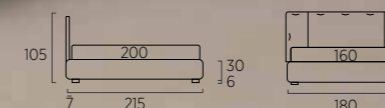

DRESS

Letto con piede Cubic in legno colore bianco. Materasso e guanciali della linea Bside, completo lenzuola colore 192 e 243. Cuscino rullo cm 80 con finitura Line e cuscino decoro cm 40X40 con finitura Line e bottone, plaid Morfeo colore 6100, piumotto cm 165X65.

Bed with Cubic feet in wood, white colour. Bside mattress and pillows, bedding set, colours 192 and 243. Tube cushion 80 cm with Line finish and decorative cushion 40X40 cm with Line finish and button, Morfeo blanket, colour 6100, duvet 165X65 cm.

Poltroncina Sasha con trapunta Dream con piede Basic in metallo colore polvere. Tavolino Kik cm 60 H 37 e tavolino Kik cm 90 H 42.

Sasha armchair with Dream quilting and Basic feet in metal, dusty grey colour. Kik occasional table 60 x H 37 cm, Kik occasional table 90XH 42 cm.