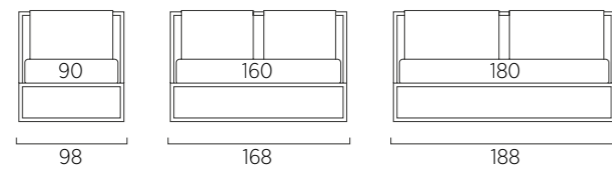

Letto Frame Double