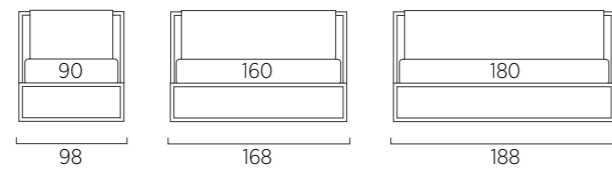

Letto Frame