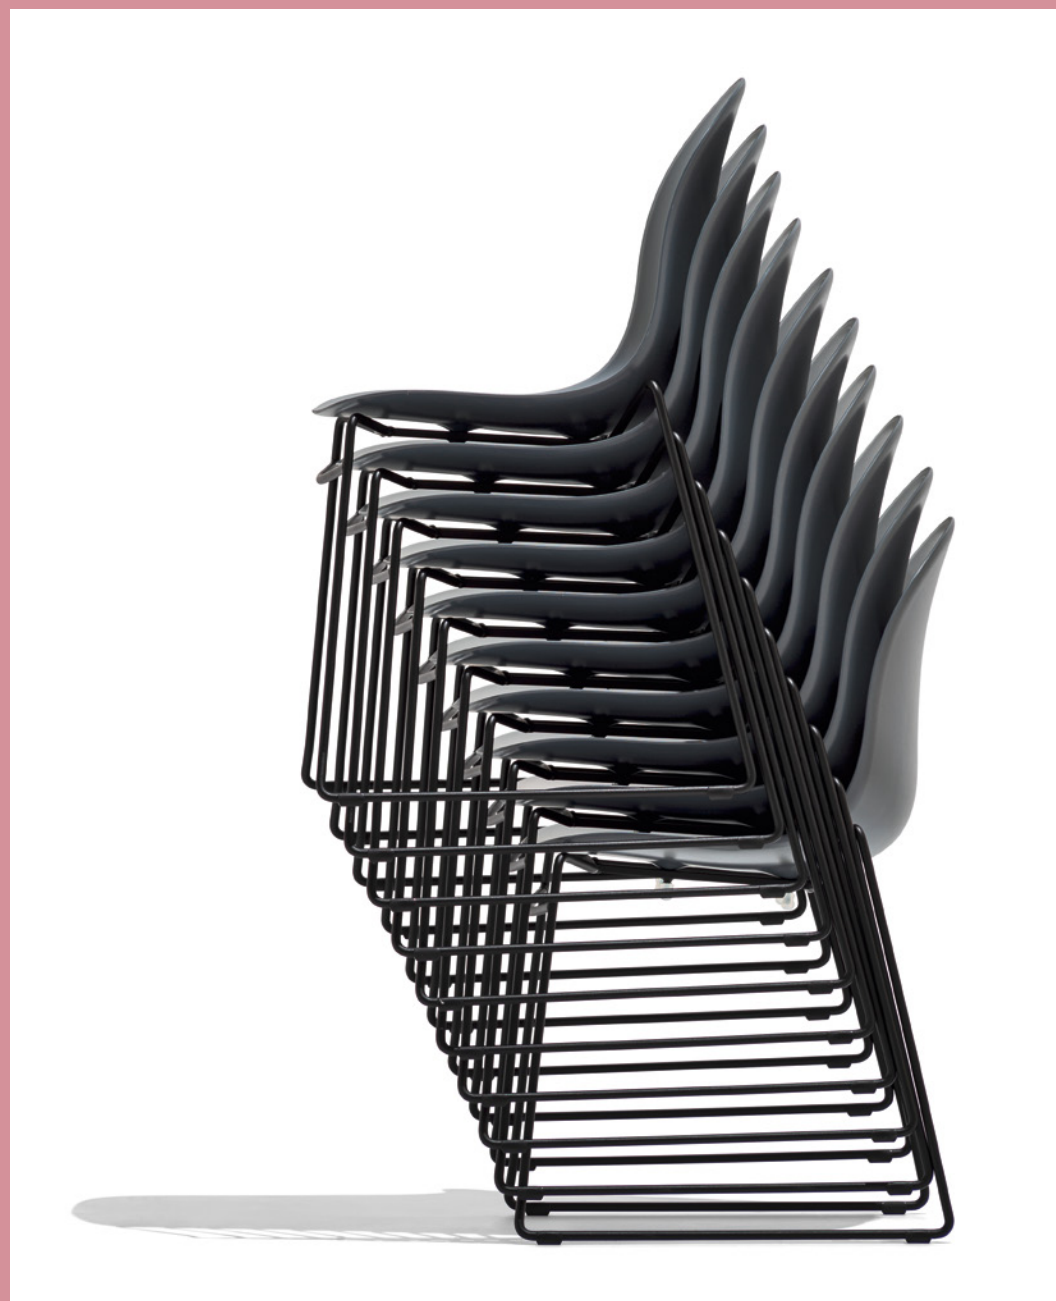

Academy CB1696 sedia | chair
metallo P15 nero opaco / polipropilene P16 grigio opaco
metal P15 matt black / polypropylene P16 matt grey