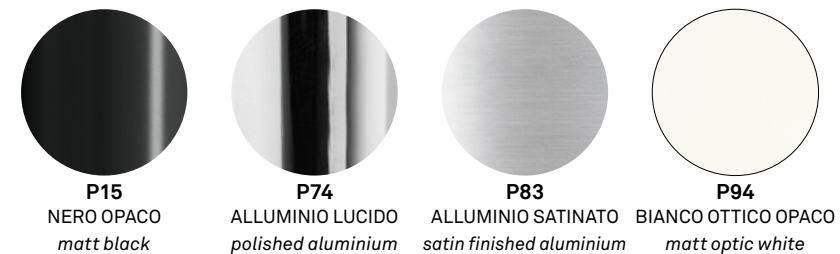

METALLI | METALS

ALLUMINIO | ALUMINIUM

FINITURE LUCIDE | GLOSSY FINISHES

P63
NERO LUCIDO
glossy black

P64
BIANCO LUCIDO
glossy white

FINITURE OPACHE | MATT FINISHES

P2L
CIPRIA OPACO
matt pale pink

P3L
ROSSO OSSIDO OPACO
matt oxide red