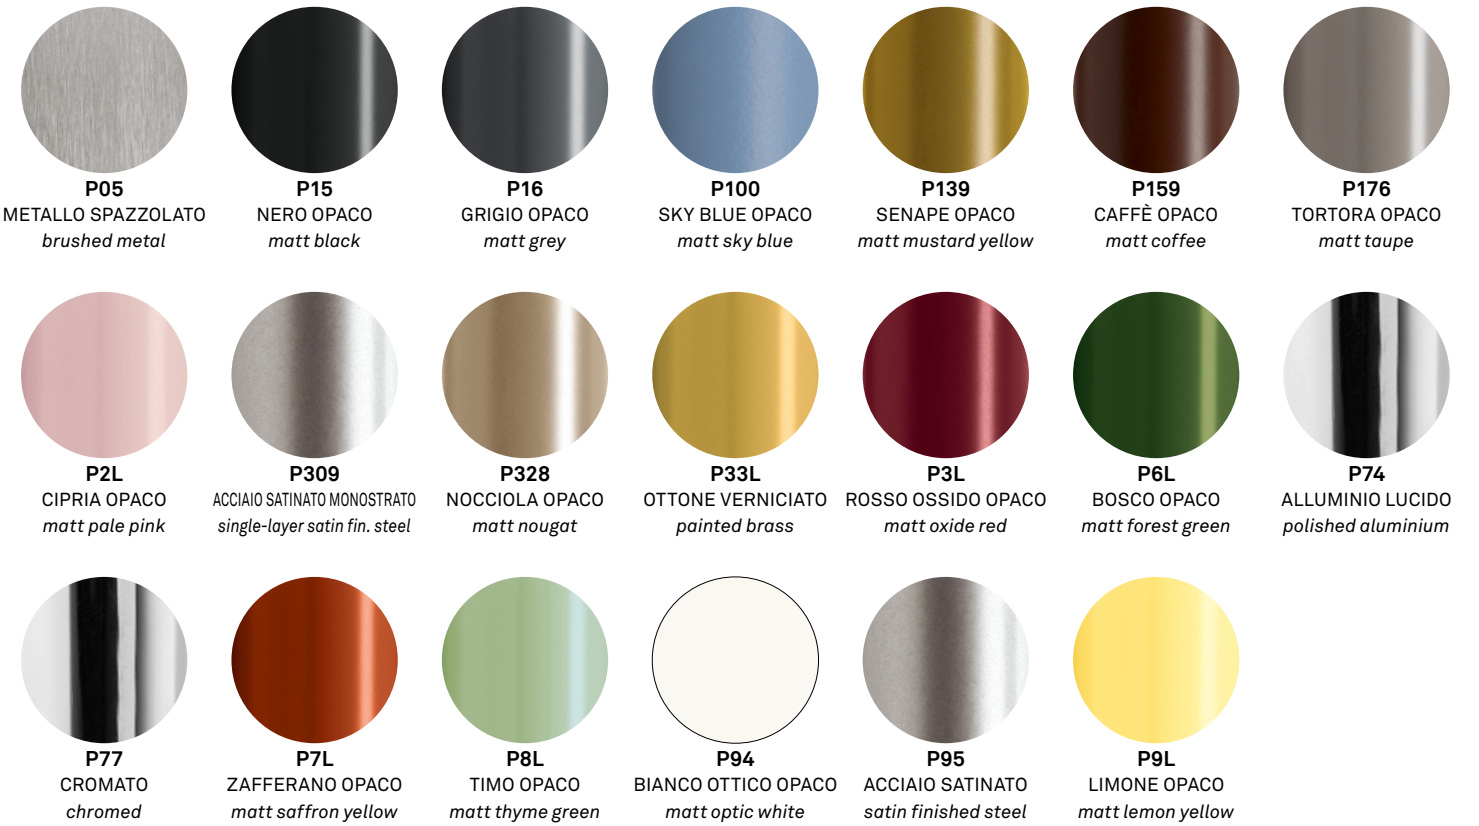

METALLI | METALS