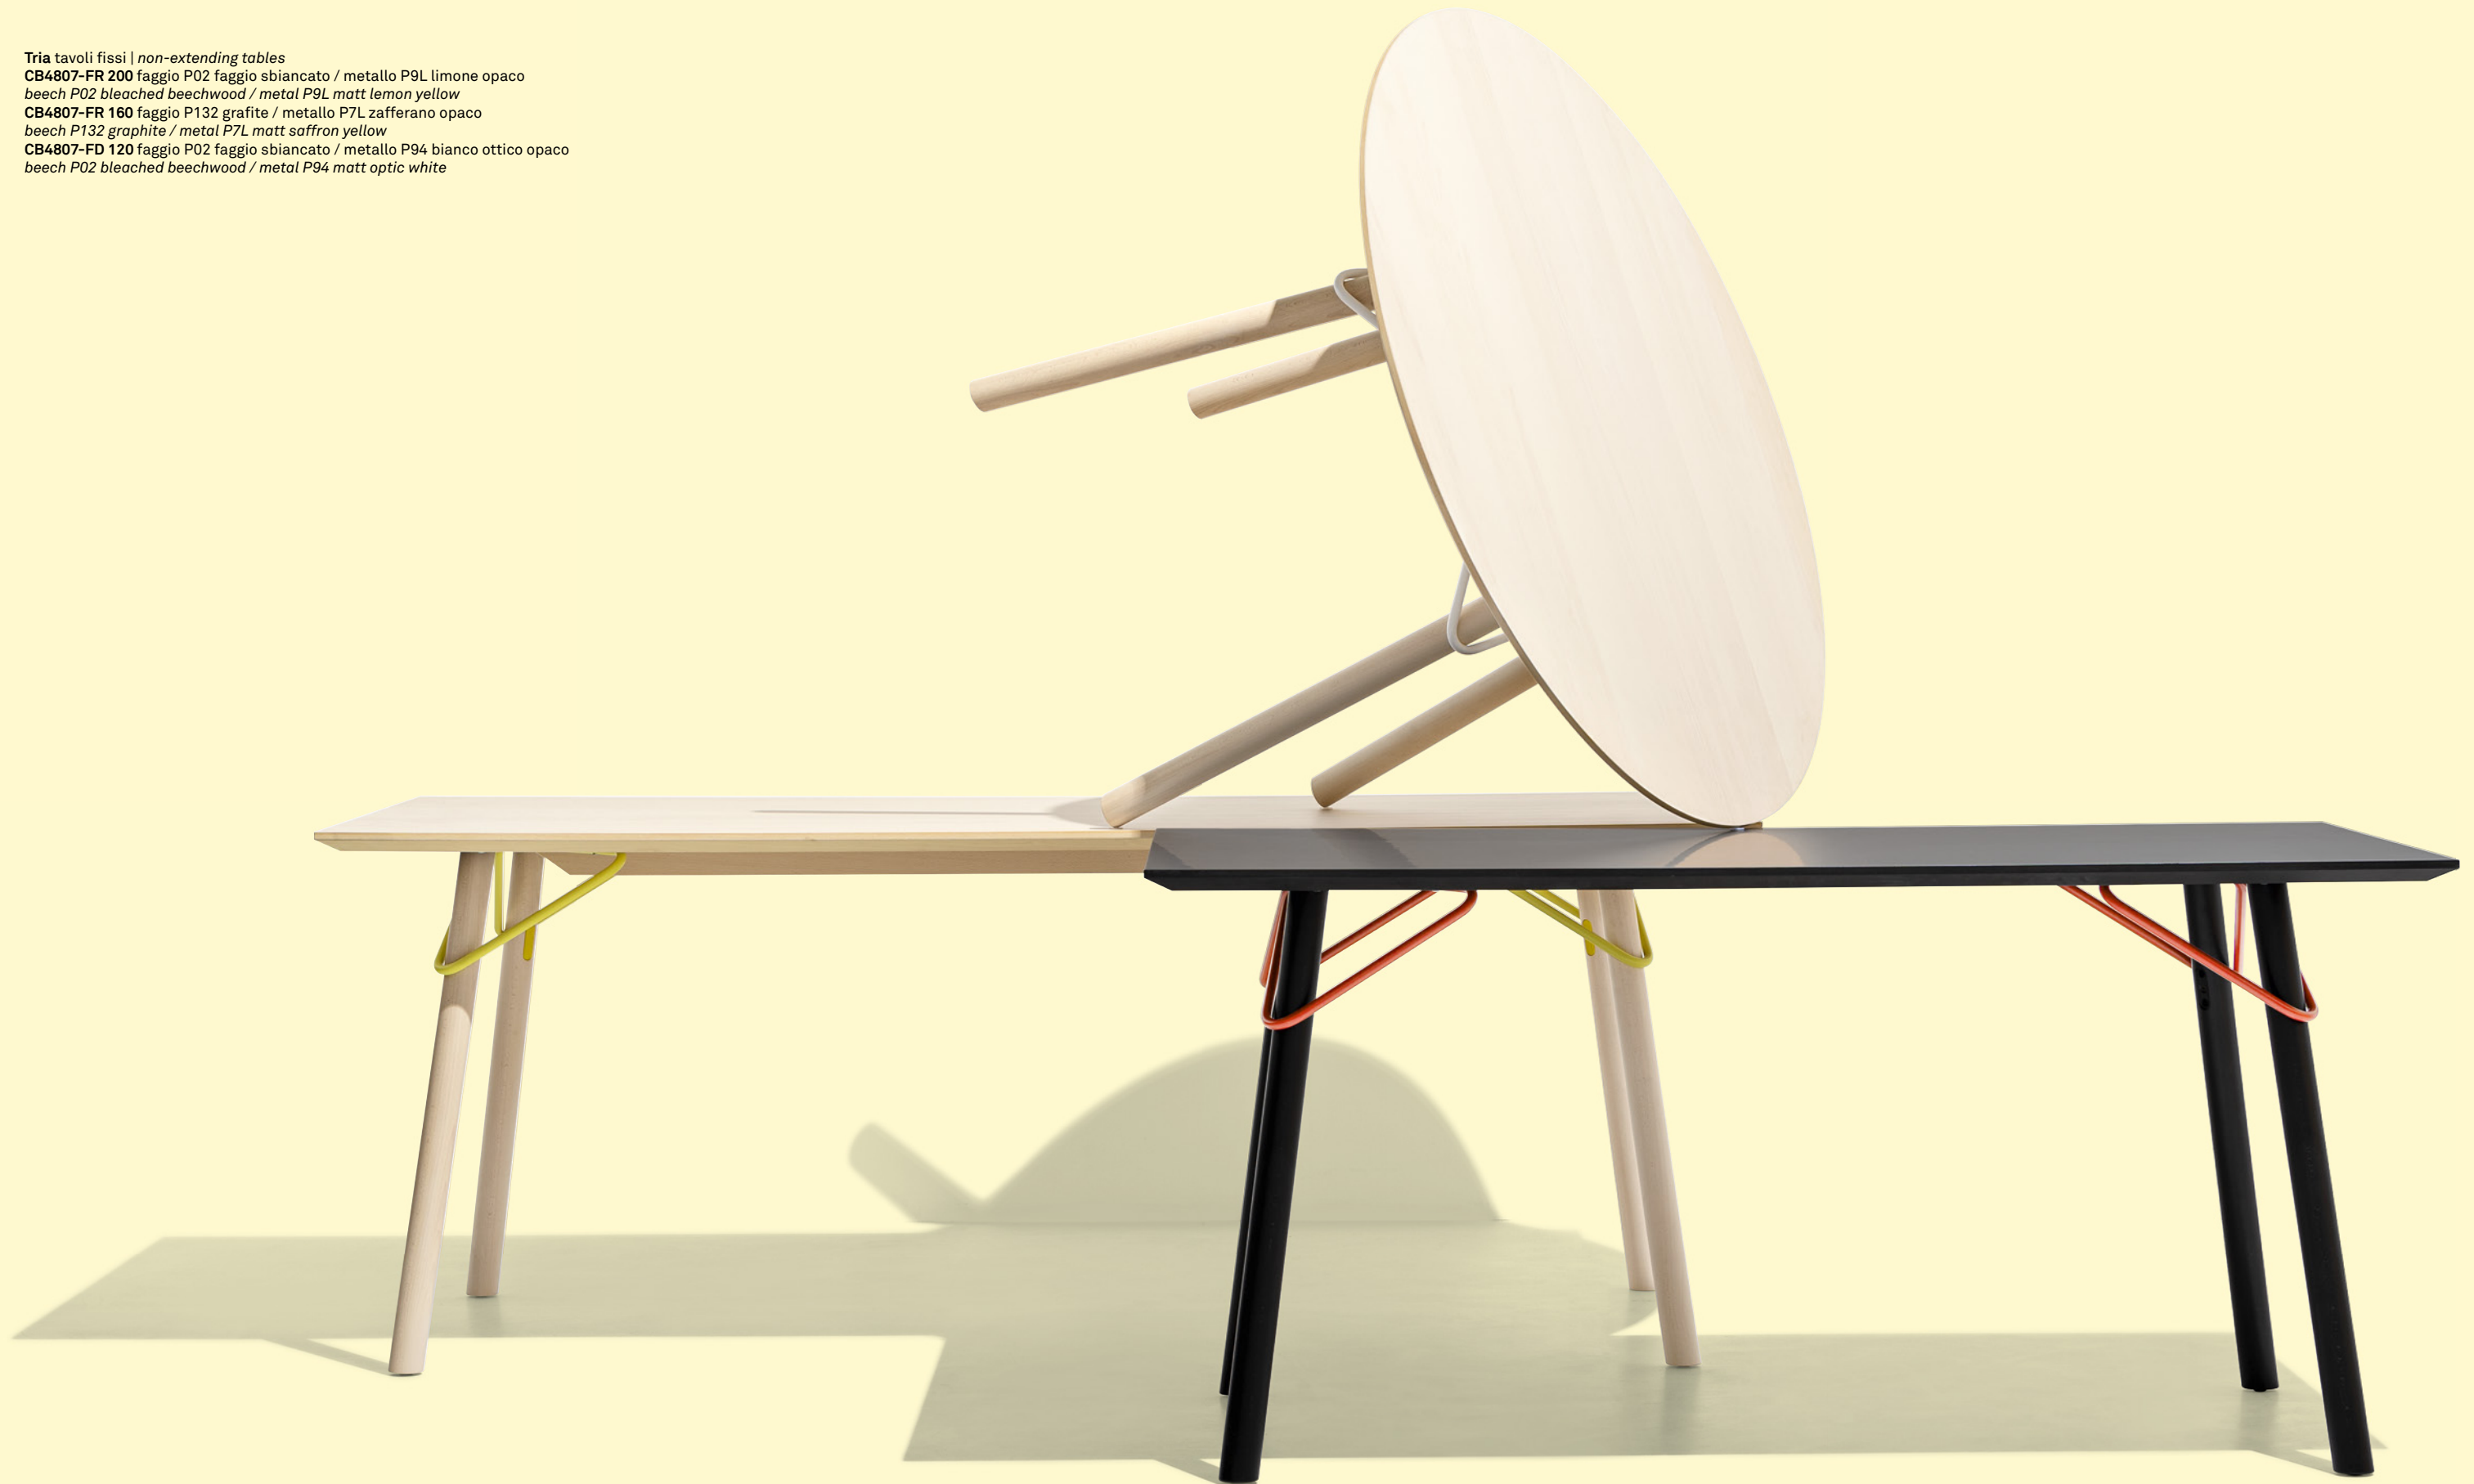

Tria CB4807-FR 160 tavolo fisso | *non-extending table*
faggio P132 grafite / metallo P3L rosso ossido opaco
beech P132 graphite / P3L matt oxide red
Sibilla Soft CB1959-A sedia | *chair*
metallo P3L rosso ossido opaco / tessuto Cros SLF bordeaux
metal P3L matt oxide red / Cros fabric SLF burgundy

Tria tavoli fissi | *non-extending tables*
CB4807-FR 200 faggio P02 faggio sbiancato / metallo P9L limone opaco
beech P02 bleached beechwood / metal P9L matt lemon yellow
CB4807-FR 160 faggio P132 grafite / metallo P7L zafferano opaco
beech P132 graphite / metal P7L matt saffron yellow
CB4807-FD 120 faggio P02 faggio sbiancato / metallo P94 bianco ottico opaco
beech P02 bleached beechwood / metal P94 matt optic white