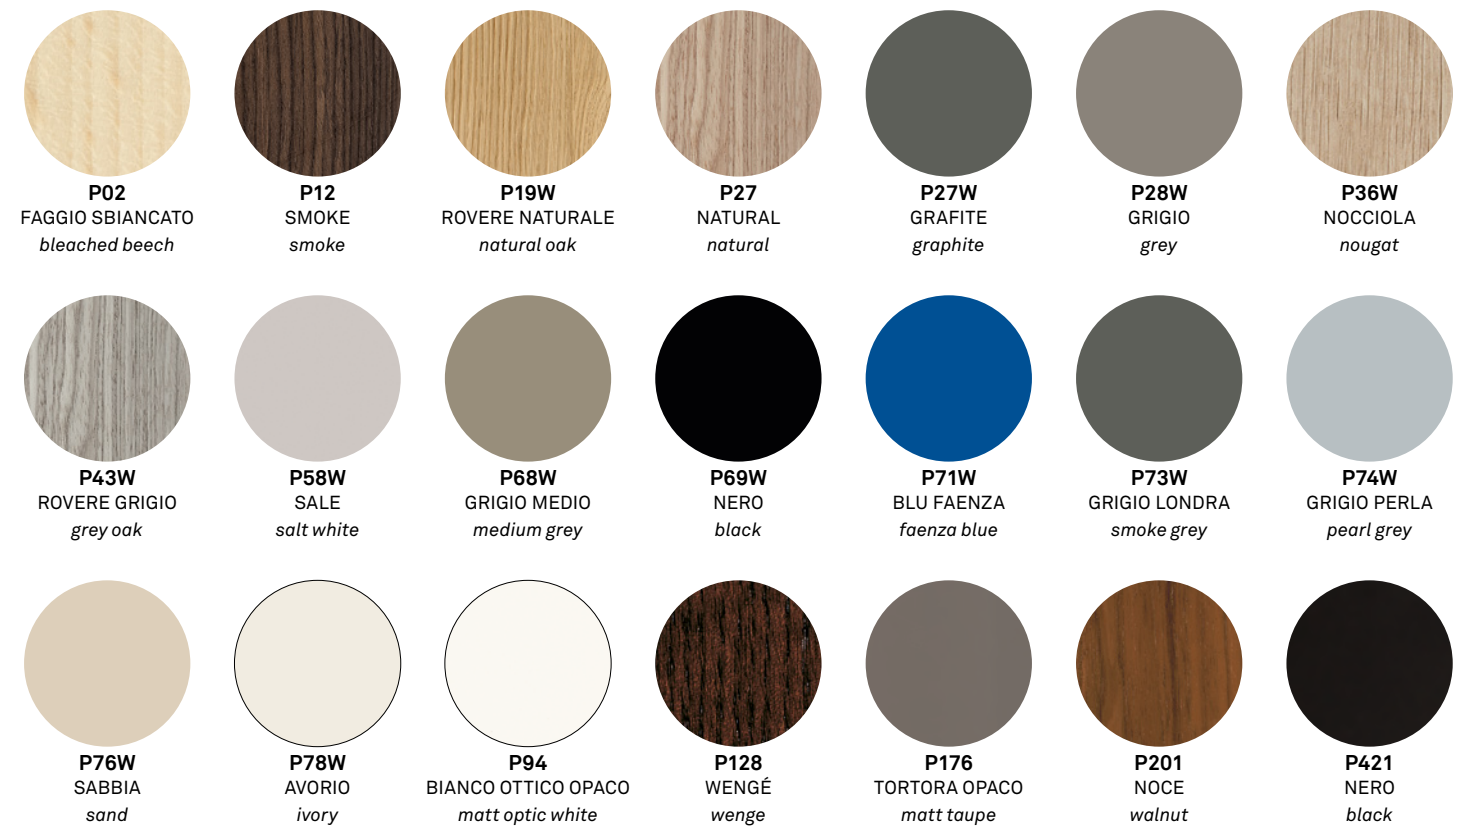

LAMINATI | LAMINATED FINISHES

Sono rivestimenti prefiniti ottenuti incollando a pressione più strati di materiale fibroso impregnato con resine termoindurenti e spalmato sullo strato decorativo (unicolore o stampato) con resine melaminiche. Vengono quindi incollati su un pannello di particelle di legno (supporto). Garantiscono una grande varietà di soluzioni estetiche e ottime caratteristiche di stabilità, resistenza all'usura, agli urti, all'abrasione e all'umidità.

Obtained by pressure gluing various layers of fibrous material soaked in thermosetting resins and spread on the visible layer (plain coloured or patterned) with melamine resins. They are then glued on a wooden grain panel (support). Laminated panels allow a great variety of aesthetic solutions and have excellent stability, resistance to wear and tear, collisions, abrasion and humidity.

FENIX NTM® NANOTECH MATT MATERIAL

LAMINATO FENIX NTM®

È un materiale innovativo di Arpa Industriale creato per l'interior design. La parte esterna di FENIX NTM® è ottenuta con l'ausilio di nanotecnologie ed è caratterizzata da una superficie trattata con resine acriliche di nuova generazione, indurite e fissate attraverso il processo di Electron Beam Curing. Con una bassa riflessione della luce, la sua superficie è estremamente opaca, anti impronte digitali e piacevolmente soft touch.

An innovative material created for interior design applications by Arpa Industriale. The external surface of FENIX NTM® involves the use of nanotechnology and it is characterized by next generation acrylic resins, hardened and fixed with Electron Beam Curing process. With low light reflectivity, its surface is extremely opaque, anti-fingerprint and features a very pleasant soft touch.