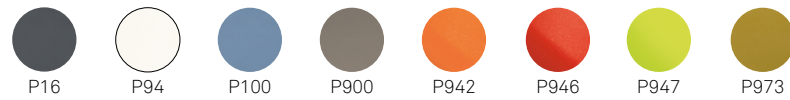

Alchemia CB1056
 sedia in polipropilene | *polypropylene chair*
 P973 senape opaco | *P973 matt mustard yellow*
 P328 nocciola opaco | *P328 matt nougat*
 P900 tortora opaco | *P900 matt taupe*
 P94 bianco ottico opaco | *P94 matt optic white*
 P15 nero opaco | *P15 matt black*

Alchemia CB1056 sedia | chair
polipropilene P94 bianco ottico opaco
polypropylene P94 matt optic white

Area51

CB1042 | 50,5x50 H80 cm

struttura/sedile frame/seat

PP

sedie e sgabelli | chairs and stools

Area51 CB1042
sedia in polipropilene | polypropylene chair
P94 bianco ottico opaco | P94 matt optic white

Area51 CB1042 sedia in polipropilene | *polypropylene chair*
P94 bianco ottico opaco | *P94 matt optic white*

Area51 CB1042
sedia in polipropilene | *polypropylene chair*
P900 tortora opaco | *P900 matt taupe*
P100 sky blue opaco | *P100 matt sky blue*
P16 grigio opaco | *P16 matt grey*
P973 senape opaco | *P973 matt mustard yellow*