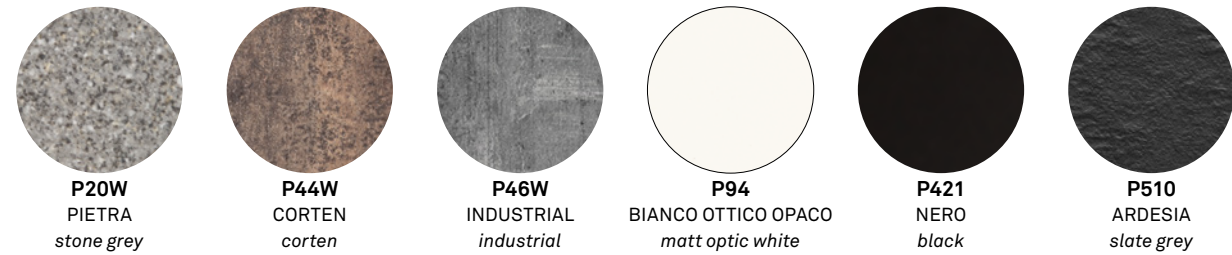

LAMINATI STRATIFICATI HPL | MULTILAYER LAMINATE TOPS (HPL)