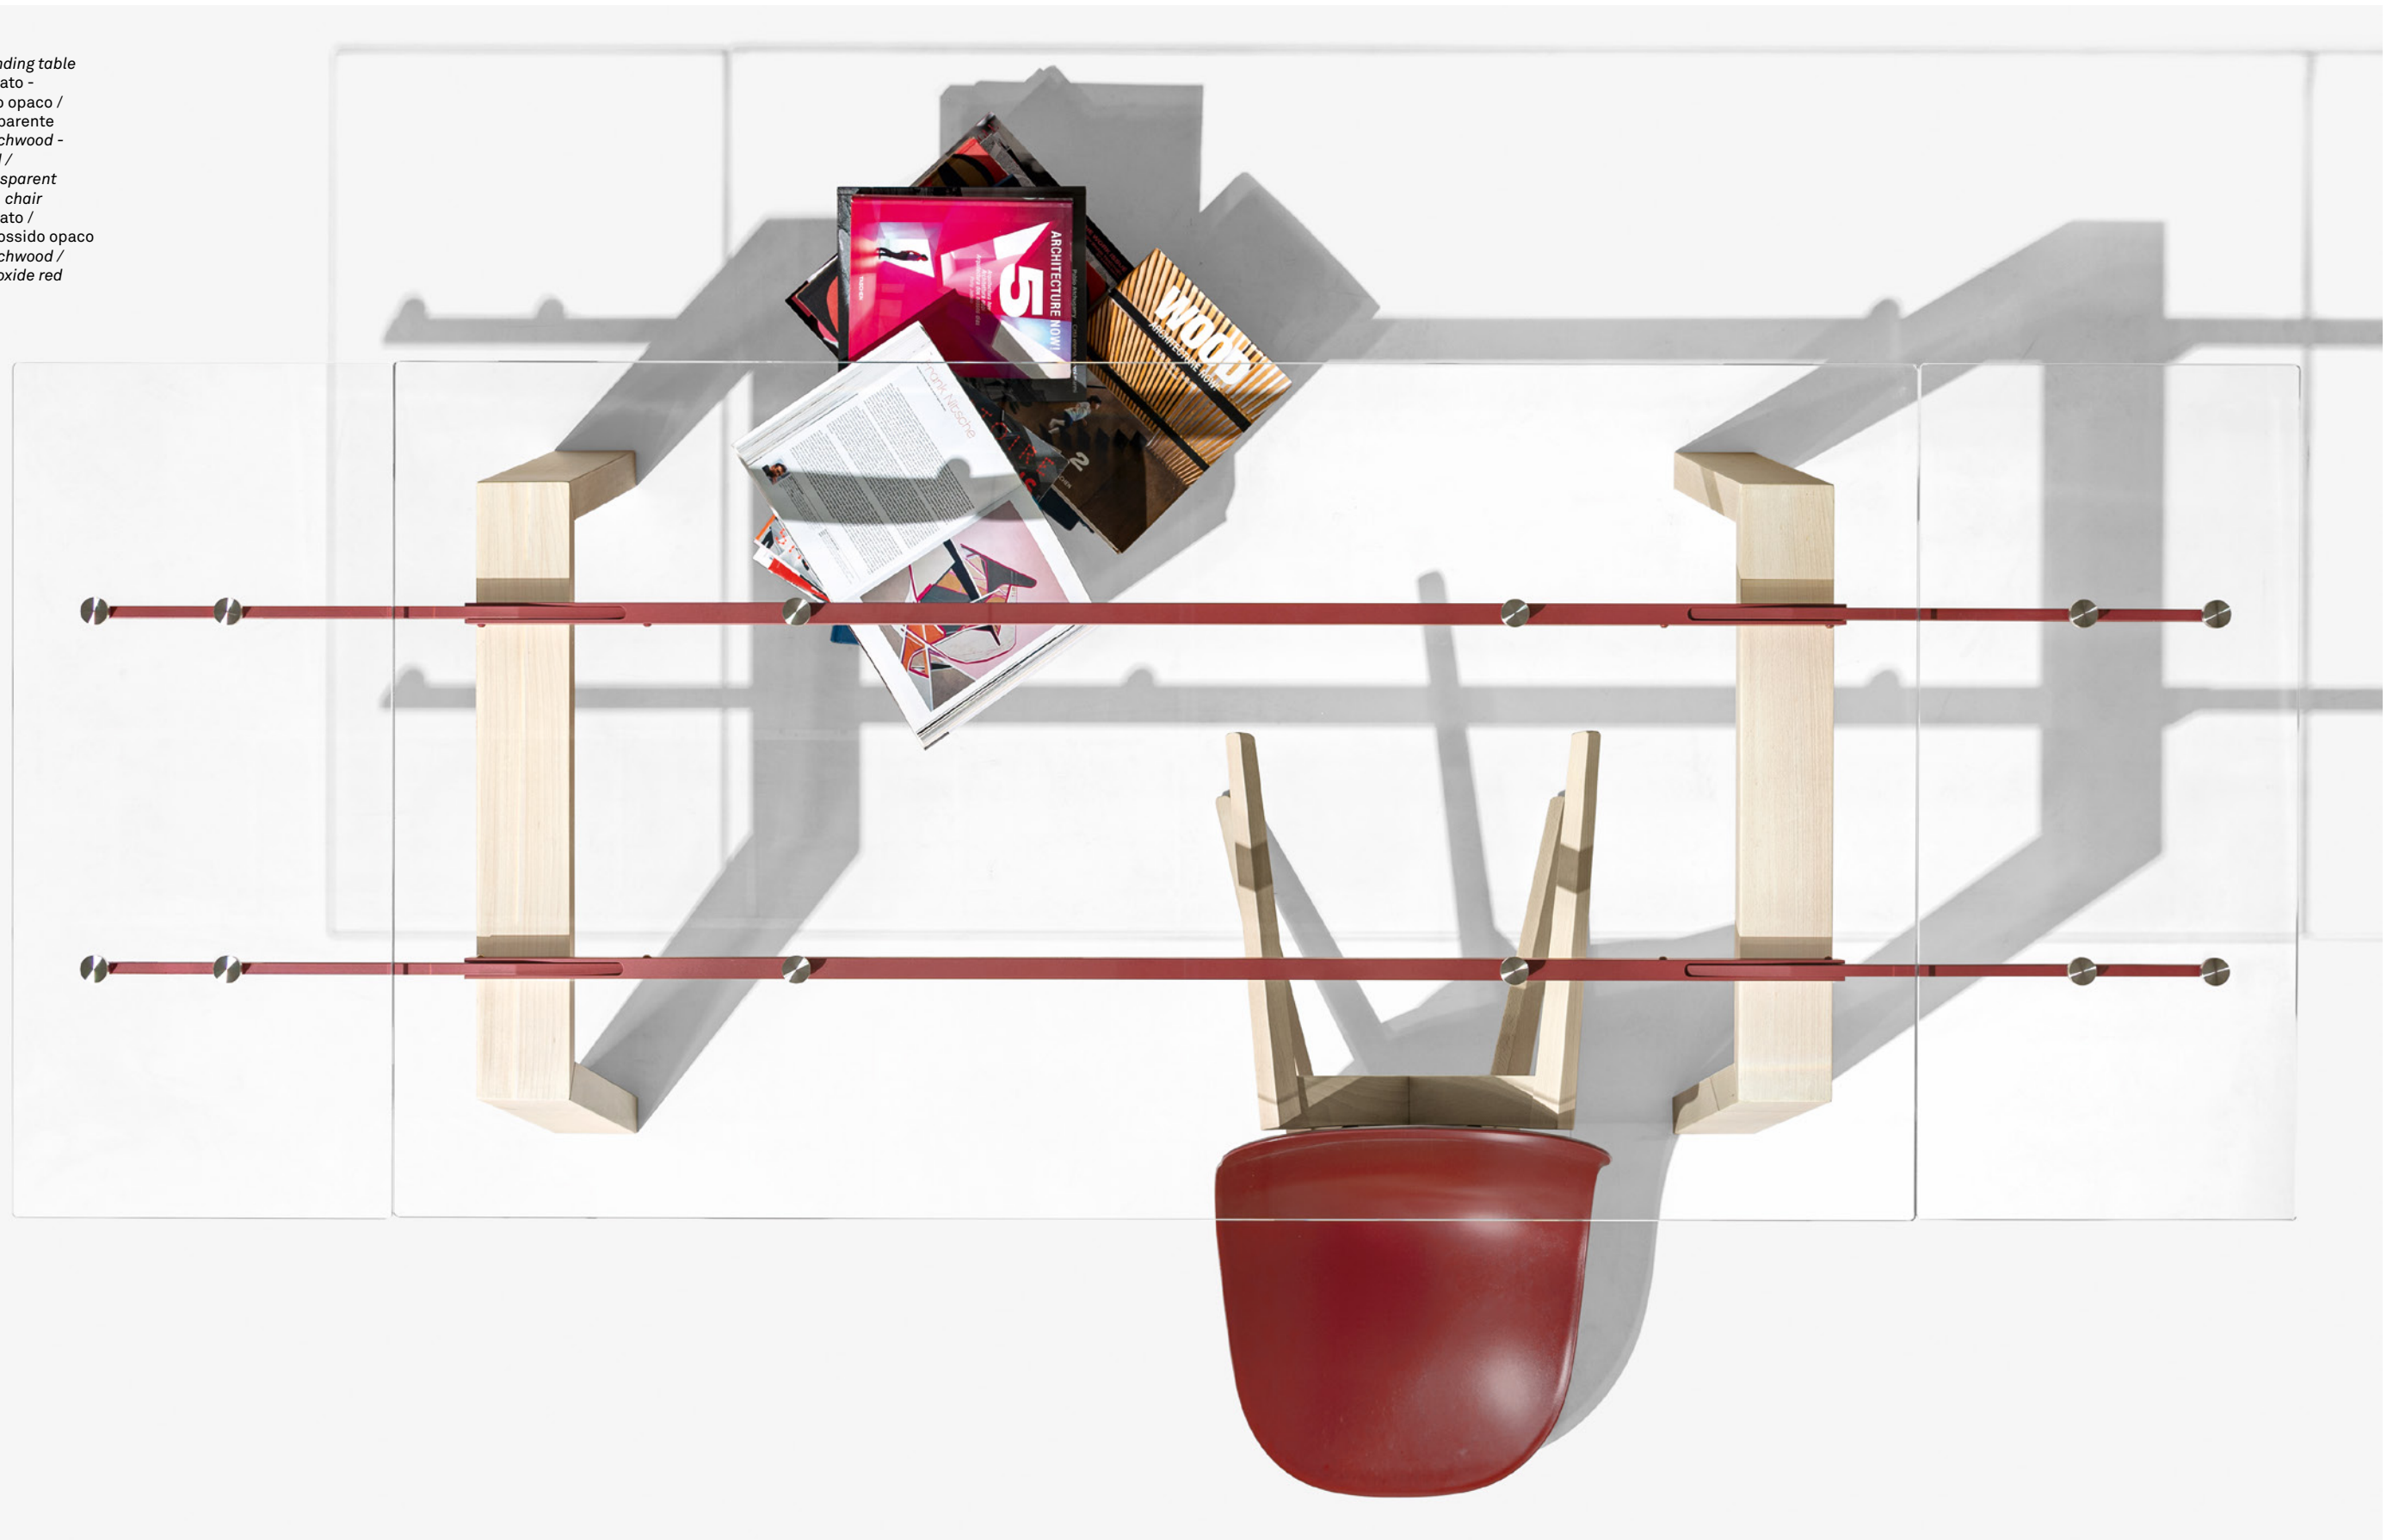

Zeffiro CB4798-R
tavolo allungabile | *extending table*
faggio P02 faggio sbiancato -
metallo P3L rosso ossido opaco /
vetro temprato GTR trasparente
beech P02 bleached beechwood -
metal P3L matt oxide red /
tempered glass GTR transparent
Academy CB1665 sedia | *chair*
faggio P02 faggio sbiancato /
polipropilene P3L rosso ossido opaco
beech P02 bleached beechwood /
polypropylene P3L matt oxide red