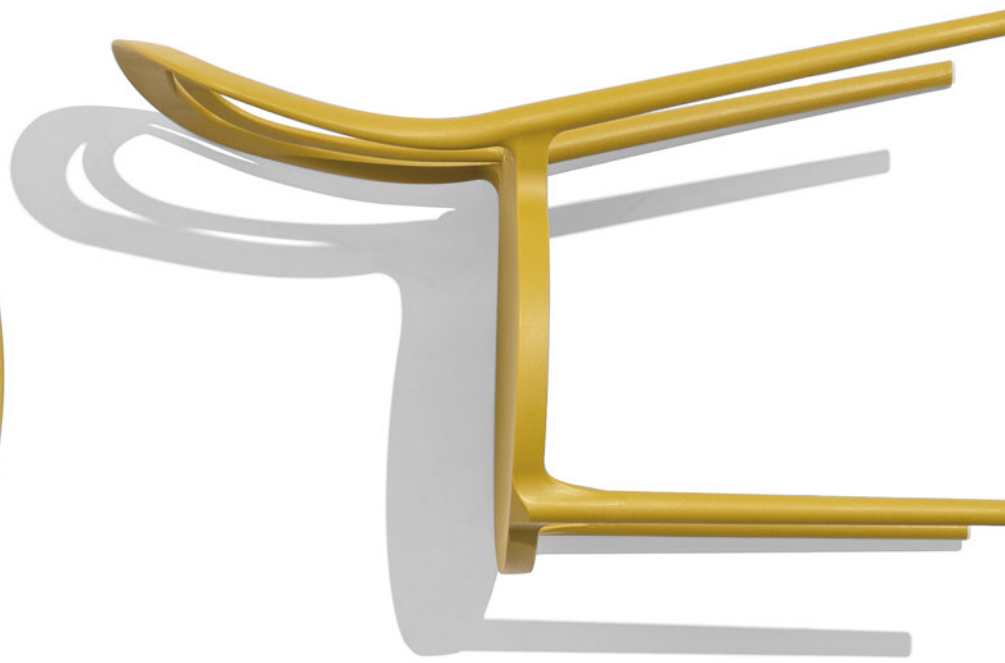

Caffè

CB1970 | 43x53 H83 cm

struttura/sedile frame/seat

PP

sedie e sgabelli | chairs and stools

Caffè CB1970
sedia in polipropilene | polypropylene chair
P15 nero opaco | P15 matt black

Caffè CB1970
sedia in polipropilene | polypropylene chair
P973 senape opaco | P973 matt mustard yellow