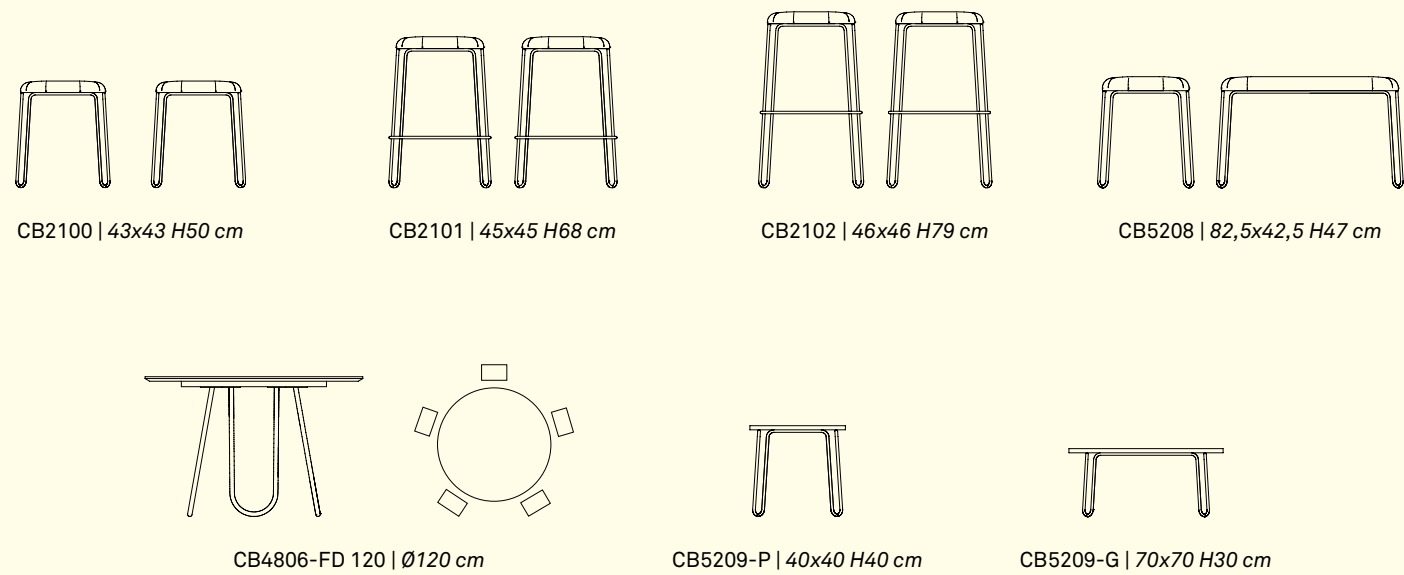

Stulle

struttura frame

metallo | metal

sedile seat

tessuto | fabric

similpelle | faux leather

piano top

nobilitato | melamine

laminato | laminate

NOTA per le combinazioni disponibili consultare il listino prezzi. | NOTE please check all available combinations in the price list.

collezione | collection