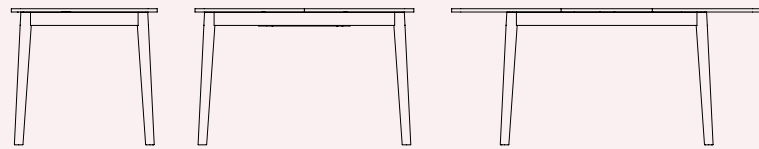

Dine

gambe legs

legno | wood

piano top

nobilitato | melamine

ALLUNGHE LACCATE | LACQUERED EXTENSION

NOTA per le combinazioni disponibili consultare il listino prezzi. | NOTE please check all available combinations in the price list.

tavoli fissi e allungabili | extending and non-extending tables

Dine CB4094-R tavolo allungabile | extending table
faggio P16 grigio opaco / nobilitato P18W beton grigio
beech P16 matt grey / melamine P18W beton grey