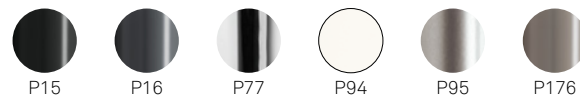

CB4010-R 130 | 130(190)x85 cm

CB4010-R 160 | 160(220)x85 cm

CB4010-R 180 | 180(240)x100 cm

gambe legs

metallo | metal

piano top

ceramica | ceramic

vetro | glass