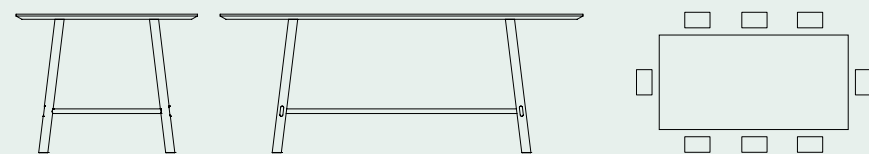

CB1992-A
51x54 H109 HS76 cm

CB1992 | CB1992-N
51x54 H109 HS78 cm

CB5210 | 130x41 H48 cm

CB4805-FD 120 | Ø120 cm

CB4805-FR 160 | 160x90 cm

CB4805-FR 200 | 200x100 cm

Yo! CB1986 sedia | chair
metallo P6L bosco opaco / tessuto Plain SKX timo
metal P6L matt forest green / Plain fabric SKX thyme green