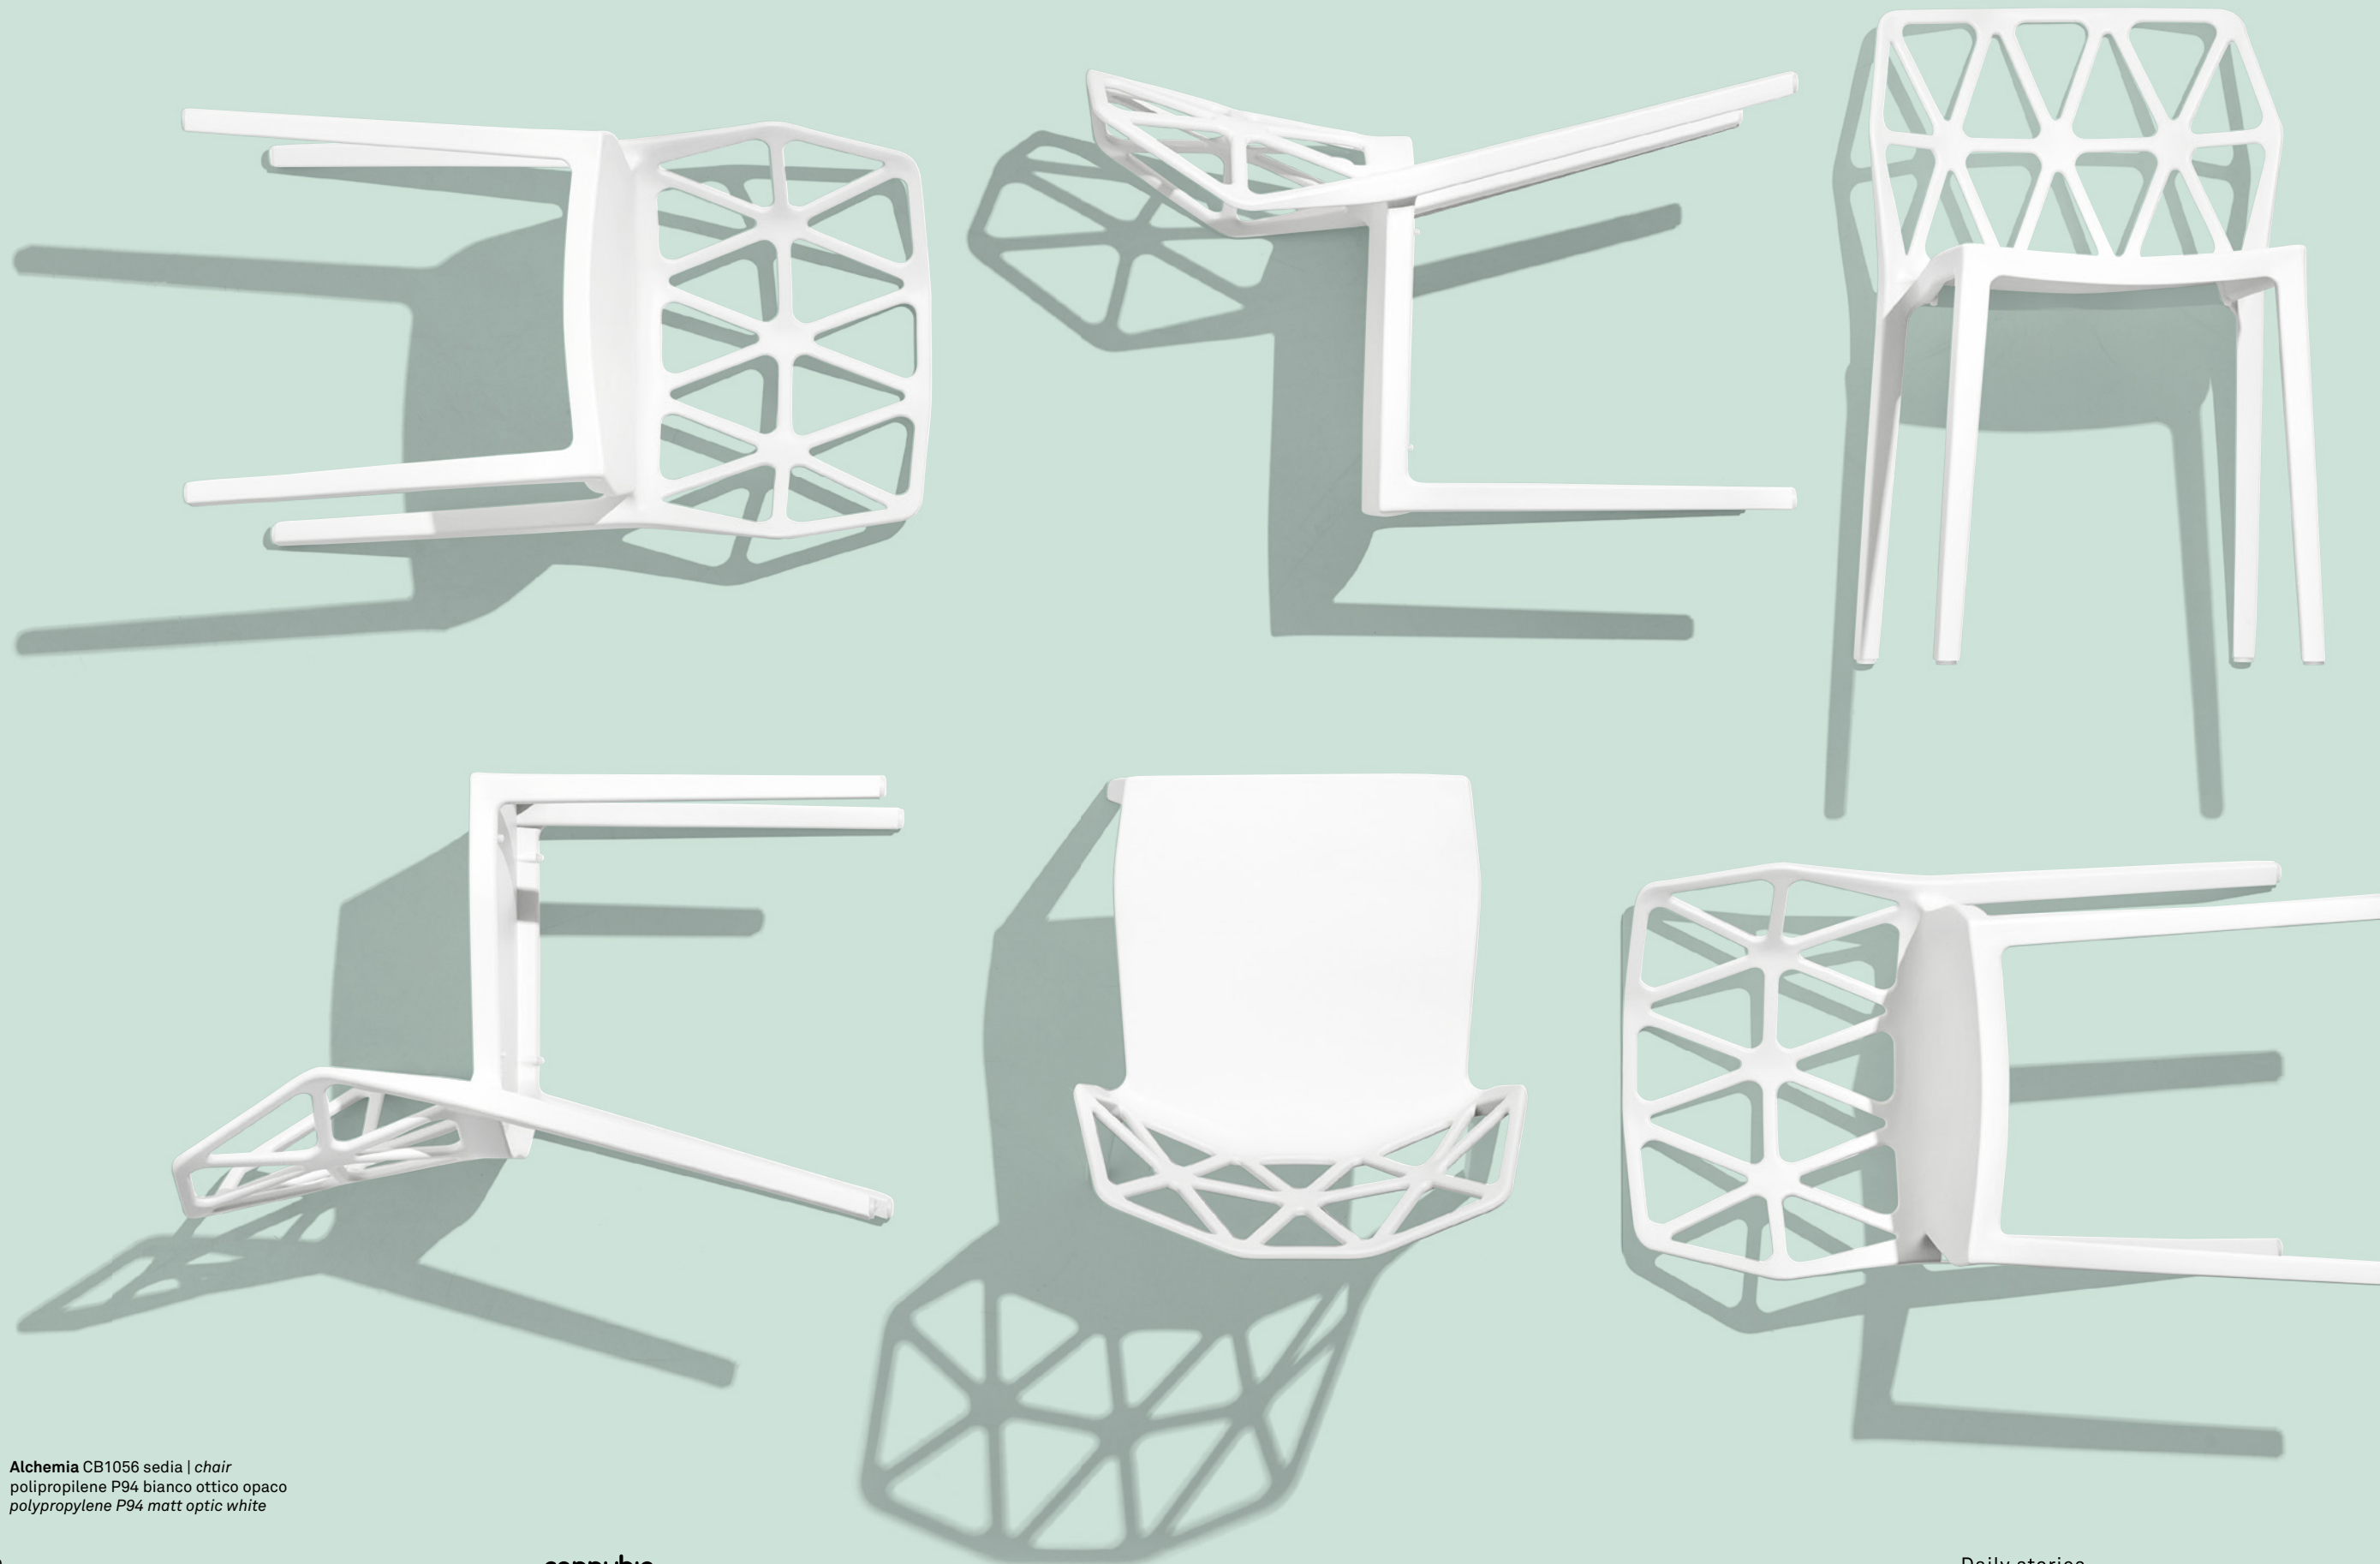

Alchemia CB1056 sedia | chair
polipropilene P94 bianco ottico opaco
polypropylene P94 matt optic white