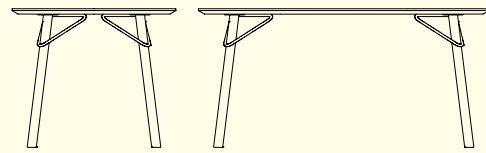

Tria

CB4807-FD 120 | Ø 120 cm

CB4807-FR 160 | 160x90 cm

CB4807-FR 200 | 200x100 cm

gambe/piano legs/top

legno | wood

angolari angles

metallo | metal