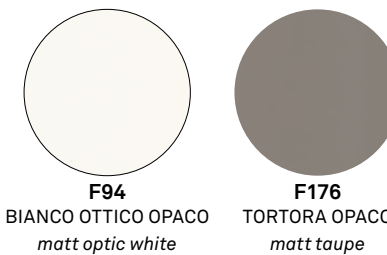

FENIX NTM® NANOTECH MATT MATERIAL

LAMINATO FENIX NTM®

È un materiale innovativo di Arpa Industriale creato per l'interior design. La parte esterna di FENIX NTM® è ottenuta con l'ausilio di nanotecnologie ed è caratterizzata da una superficie trattata con resine acriliche di nuova generazione, indurite e fissate attraverso il processo di Electron Beam Curing. Con una bassa riflessione della luce, la sua superficie è estremamente opaca, anti impronte digitali e piacevolmente soft touch.

An innovative material created for interior design applications by Arpa Industriale. The external surface of FENIX NTM® involves the use of nanotechnology and it is characterized by next generation acrylic resins, hardened and fixed with Electron Beam Curing process. With low light reflectivity, its surface is extremely opaque, anti-fingerprint and features a very pleasant soft touch.