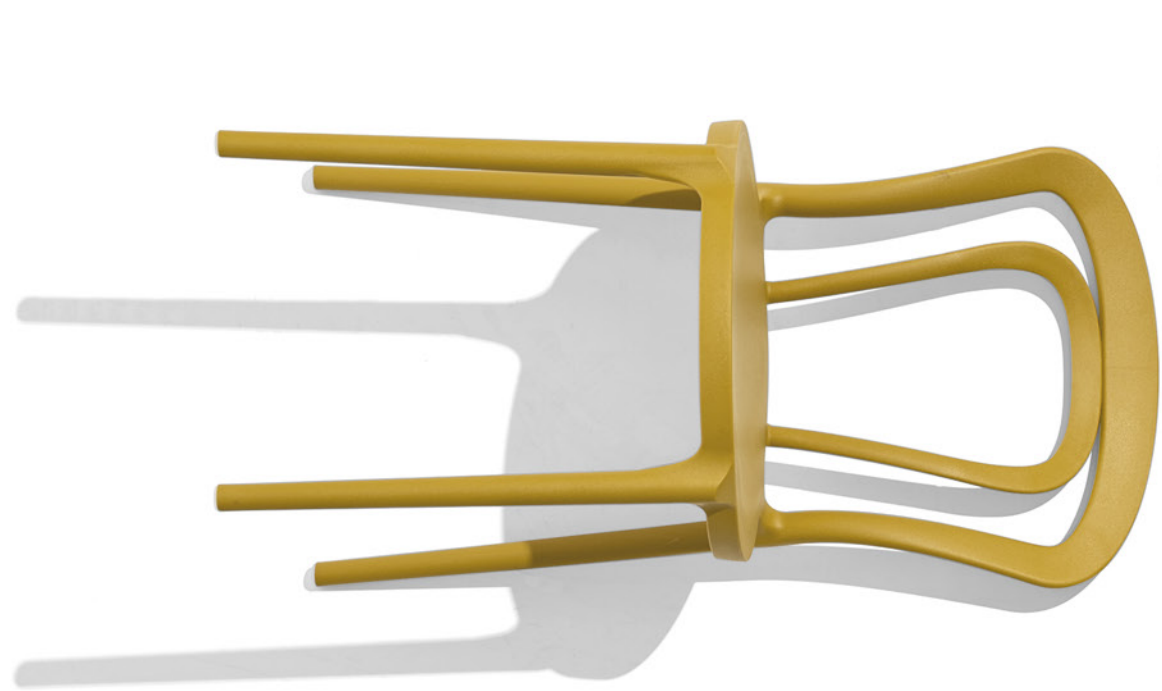

Caffè

CB1970 | 43x53 H83 cm

struttura/sedile frame/seat

PP

sedie e sgabelli | chairs and stools

Caffè CB1970
sedia in polipropilene | polypropylene chair
P15 nero opaco | P15 matt black

Caffè CB1970
sedia in polipropilene | polypropylene chair
P973 senape opaco | P973 matt mustard yellow