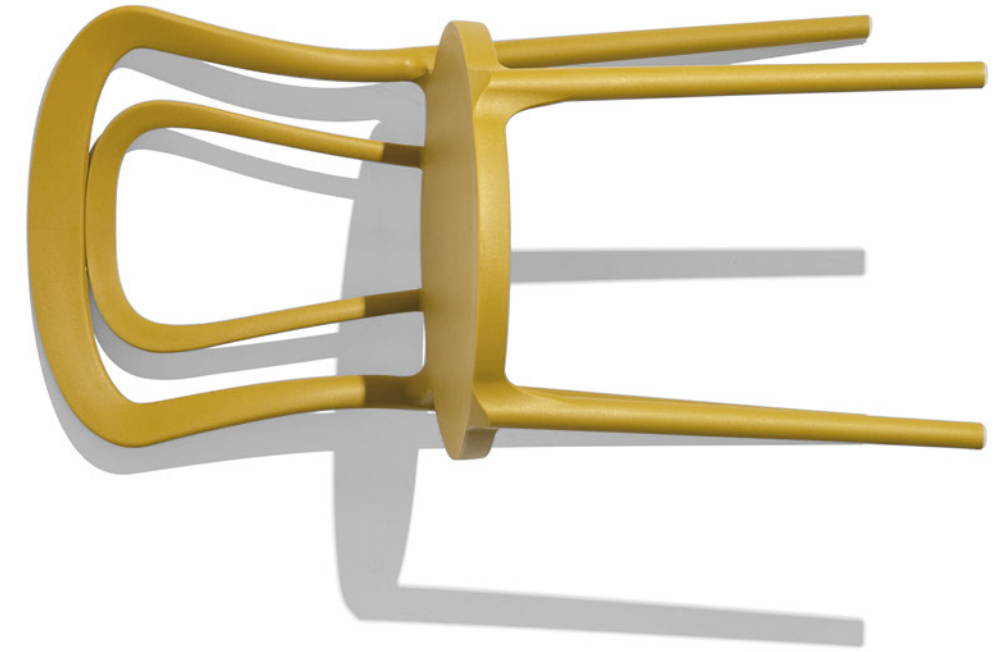

Caffè

CB1970 | 43x53 H83 cm

struttura/sedile frame/seat

PP

sedie e sgabelli | chairs and stools

Caffè CB1970
sedia in polipropilene | polypropylene chair
P15 nero opaco | P15 matt black

Caffè CB1970
sedia in polipropilene | polypropylene chair
P973 senape opaco | P973 matt mustard yellow