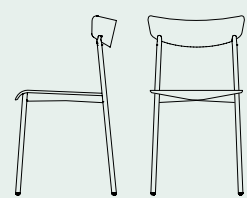

CB1971 | 43x45 H79 cm